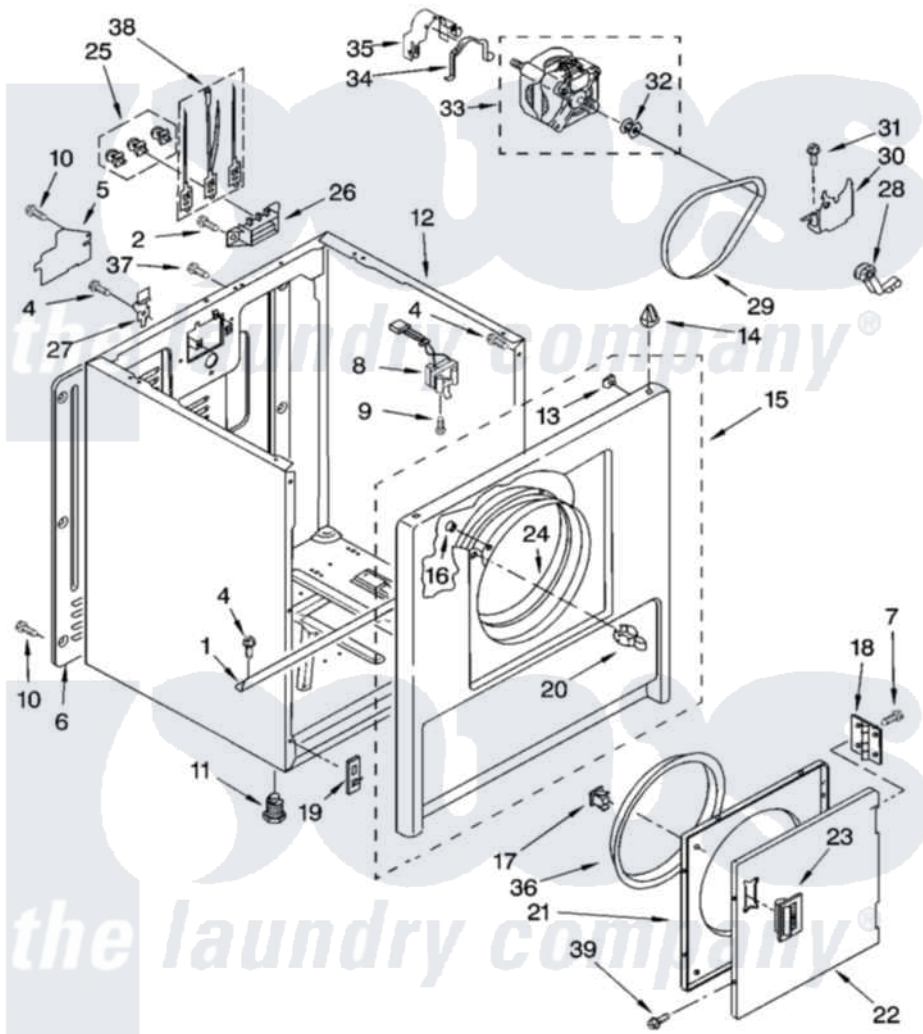

## CABINET PARTS

For Model: LER3624PQ0  
(Designer White)

8180402

3

Whirlpool Residential Whirlpool LER3624PQ0 Dryer Parts Parts Diagram 02 - CABINET PARTS

Click on the part number to view part

Item	Original Part Number	Replaced By	Status	Part Description
1	<a href="#">8541400</a>			Bracket, Cabinet
2	3393008	<a href="#">308685</a>		Side Trim )
4	343641	<a href="#">681414</a>		Screw, 10AB X 1/2
5	<a href="#">3396795</a>			Cover, Terminal Block
6	3396807	<a href="#">280040</a>		Panel-Rear
7	<a href="#">694091</a>			Trim, Side Right Hand
8	<a href="#">3406102</a>			Door Switch Assembly
9	697773	<a href="#">3395530</a>		Screw
10	<a href="#">693995</a>			Screw, Hex Head
11	3392100	<a href="#">49621</a>		Feet-Leveling
12	8530603	<a href="#">8533643</a>		Cabinet
13	<a href="#">98234</a>			Clip, U-Bend
14	690363	<a href="#">18776</a>		Lock, Front Top
15	693197	<a href="#">280062</a>		Panel
16	685203	<a href="#">279220</a>		Clip
17	<a href="#">3389441</a>			Door Catch Assembly