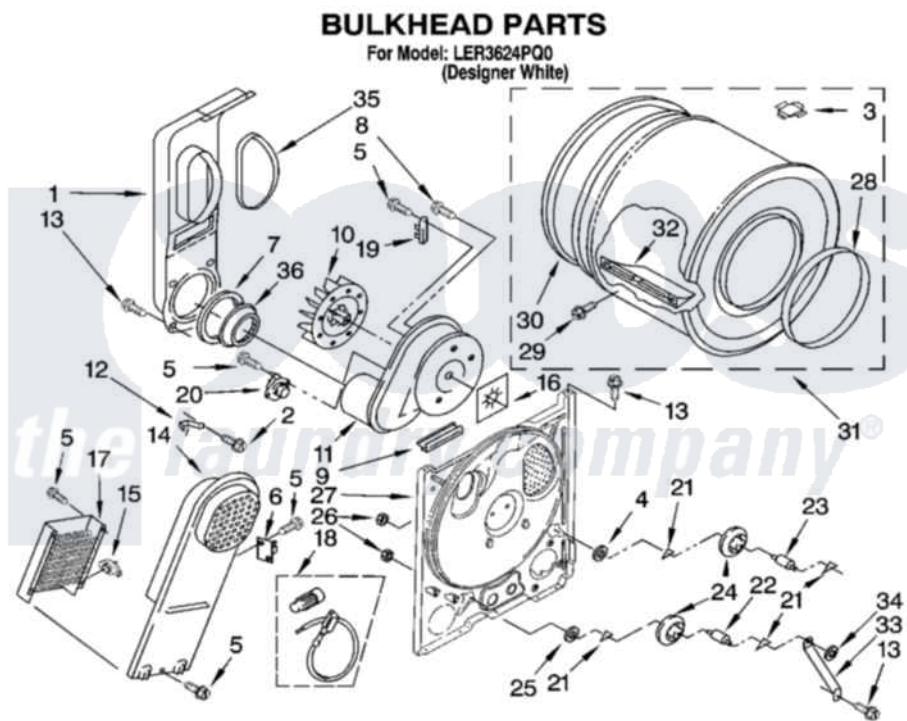

Whirlpool LER3624PQ0 03 - BULKHEAD PARTS

8180402

5

Whirlpool [Residential Whirlpool LER3624PQ0 Dryer Parts](#) Parts Diagram 03 - BULKHEAD PARTS
Click on the part number to view part

Item	Original Part Number	Replaced By	Status	Part Description
1	694283	279505		Chute
2	489463			Screw, 8-18 X 1/16
3	8066086			Plug, Drum Hole
4	3388703			Washer, Support
5	90767			Screw, 8A X 3/8 HeX Washer Head Tapping
6	3977393	279816		Cutoff-Tml
7	347139			Seal, Lint Chute
8	3390647	488729		Screw
9	3392247	686889		Pad
10	694089			Wheel, Blower
11	8557384	8577230		Housing, Blower
12	3398161			CLIP
13	343641	681414		Screw, 10AB X 1/2
14	8541818			Box, Heater
15	3977767			Thermostat, High Limit 250 F
16	3394196			Seal, Blower Shaft

17	3403585	279838	Element
18	279457		Wire Kit, Terminal
19	3392519		Thermal Limiter
20	660039	694674	Thermistor-Fix
21	690997		Washer, Thrust
22	3399506	W10359270	Shaft, Drum Roller Threads
23	3399507	W10359269	Shaft, Drum Roller Threads
24	3397588	349241T	Support
25	348197		Washer, Support
26	3359452		Nut, Lock
27	8529955	279793	Bulkhead
28	3394508		Ring, Bearing
29	97787	W10109200	Screw, Baffle Mounting
30	8066085	239087	Seal
31	3396775		Drum Assembly
32	342847		Baffle, Drum
33	3976435		Bracket, Support
34	90296		Nut, Push On
35	339956		Seal, Air Duct To Bulkhead
36	696302		Shield, Exhaust