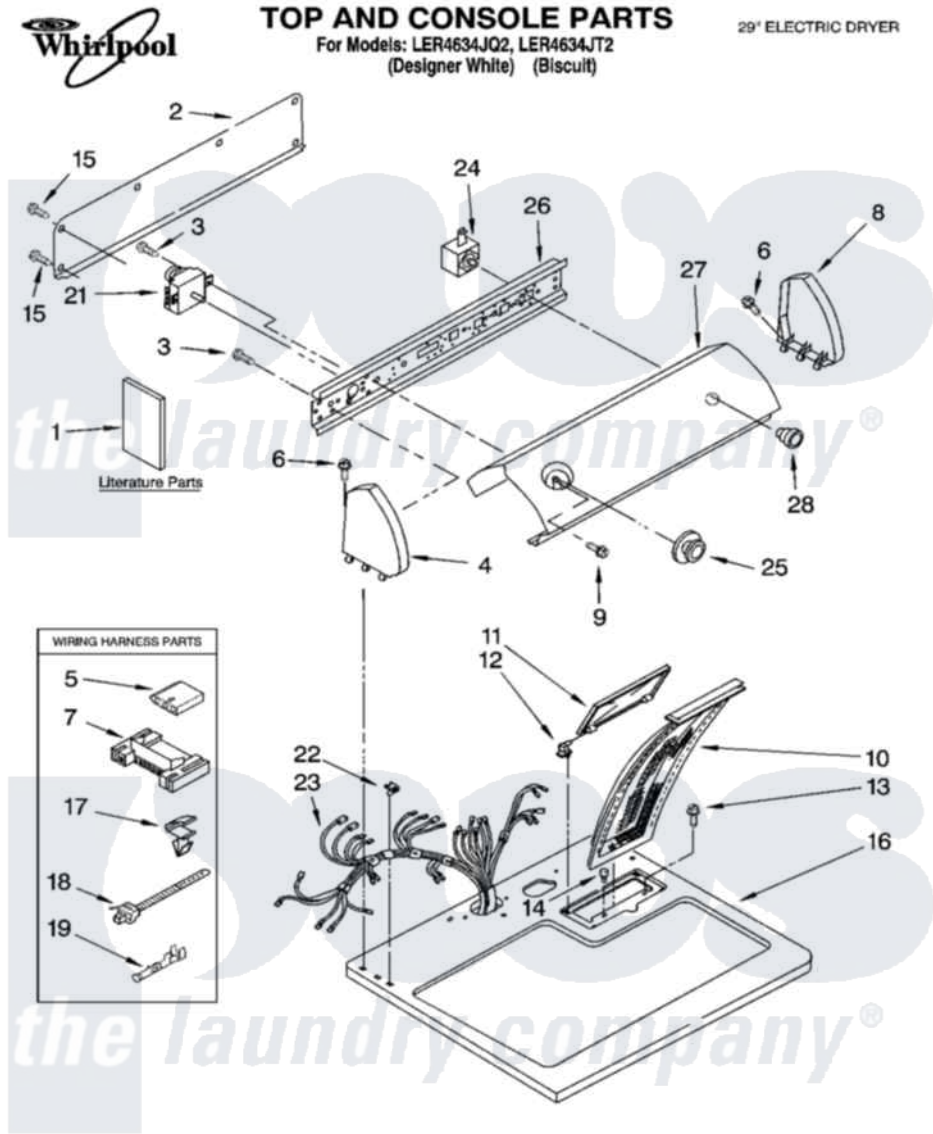

Whirlpool LER4634JQ2 01 - TOP AND CONSOLE PARTS

03-04 Litho in U.S.A. (djc)

1

Part No. 8180297

Whirlpool Residential Whirlpool LER4634JQ2 Dryer Parts Parts Diagram 01 - TOP AND CONSOLE PARTS

Click on the part number to view part

Item	Original Part Number	Replaced By	Status	Part Description
1	LIT8522243		Not Available	Literature Parts (Guide, Use & Care)
"	LIT8522245		Not Available	Literature Parts (Sheet, Cycle Feature (For Model LEQ5000KQ1))
"	LIT8535829		Not Available	Literature Parts (Instructions, Installation)
"	LIT8528187		Not Available	Literature Parts (Wiring Diagram)
"	N/A		Not Available	Following May Be Purchased
"	N/A		Not Available	DO-IT-YOURSELF REPAIR MANUALS
"	LIT677818	677818L		Diy
2	8274261			Do-It-Yourself Repair Manuals
3	3390646	W10139210		Screw, 8-18 X 5/16
4	8271365	279962		Endcap
"	8271368	279965		Endcap
5	3936144			Do-It-Yourself Repair Manuals
6	388326			Screw, 8-18 X 1.25