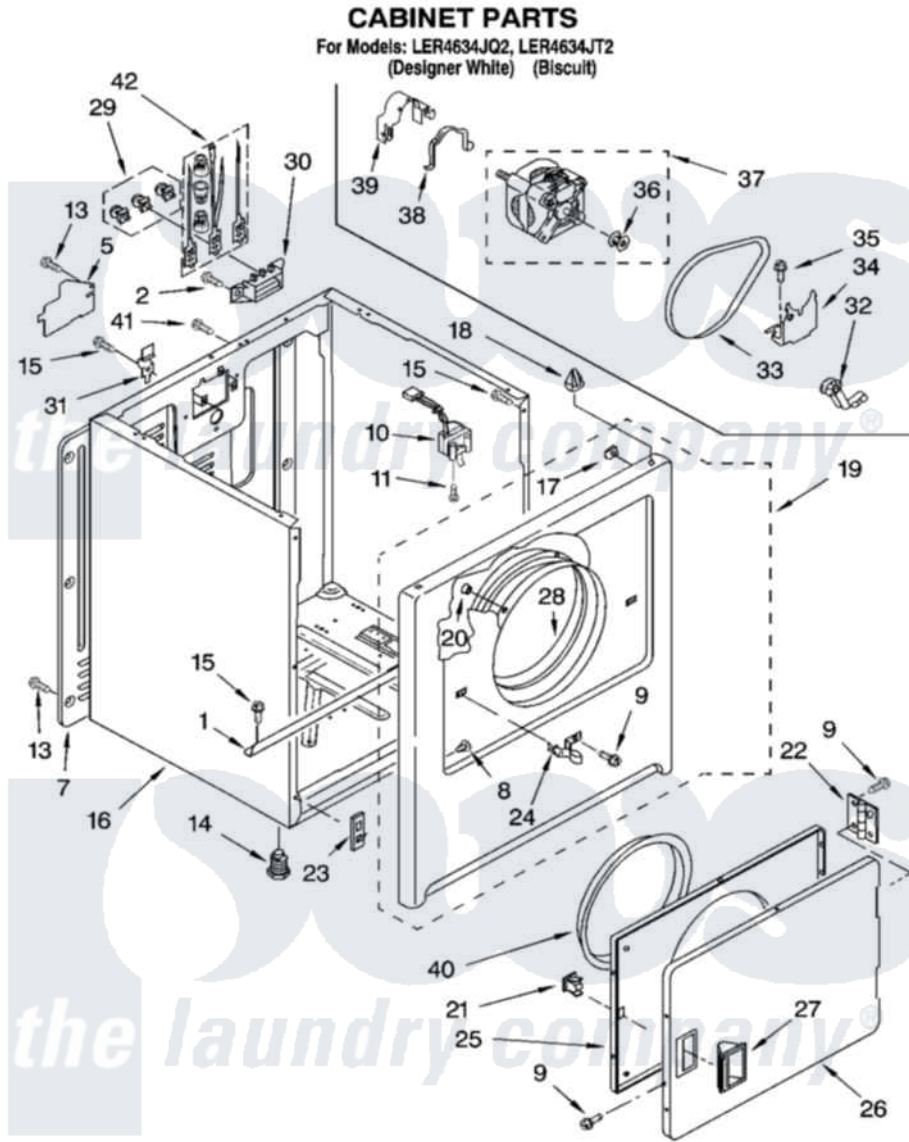

Whirlpool LER4634JT2 02 - CABINET PARTS

8180297

3

Whirlpool [Residential Whirlpool LER4634JT2 Dryer Parts](#) Parts Diagram 02 - CABINET PARTS
Click on the part number to view part

Item	Original Part Number	Replaced By	Status	Part Description
1	8541400			Bracket, Cabinet
2	3393008	308685		Side Trim)
5	3396795			Cover, Terminal Block
7	3396807	280040		Panel-Rear
8	3404413			Plug, Hinge Hole
"	3404415			Plug, Hinge Hole
9	342055	488627		Screw
10	3406104	3406105		Door Switch Assembly
11	697773	3395530		Screw
13	693995			Screw, Hex Head
14	3392100	49621		Feet-Leveling
"	279810			Foot-Optional
15	343641	681414		Screw, 10AB X 1/2
16	8530603	8533643		Cabinet
"	8530606	3977306		Cabinet
17	98234			Clip, U-Bend

18	690363	18776	Lock, Front Top
19	3403571	279844	Panel
"	3403576	279931	Panel
20	685203	279220	Clip
21	690081	279570	Latch
22	3405514	W10362431	Hinge And Pin Assembly
23	3394083		Clip, Front Panel
24	696144	279570	Latch
25	3403371		Door, Inner
26	3403361		Door Front
"	3403363		Door, Front
27	3405184		Handle, Door
"	3405189		Handle, Door
28	8066124	279264	Air Channel Box
29	279393		Terminal Block Screw Kit
30	3397659		Block, Terminal
31	238088	8066217	Hinge, Top
32	691366		Idler And Pulley Assembly
33	8066065	341241	Belt
34	348780		Base, Motor
35	3400500		Bolt, 3405245 5/16-18 X 3/4
36	3394341	W10299847	Pulley-Motor
37	8538262	279827	Motor-Drve
38	660658		Clamp, Motor Mounting 343481 685441
39	3404162		Clamp, Motor
40	3405245		5/16-18 X 3/4
41	697776	4331106	Screw, No.10-32 X 7/16
42	279318		Terminal Tinned And Brass Panel