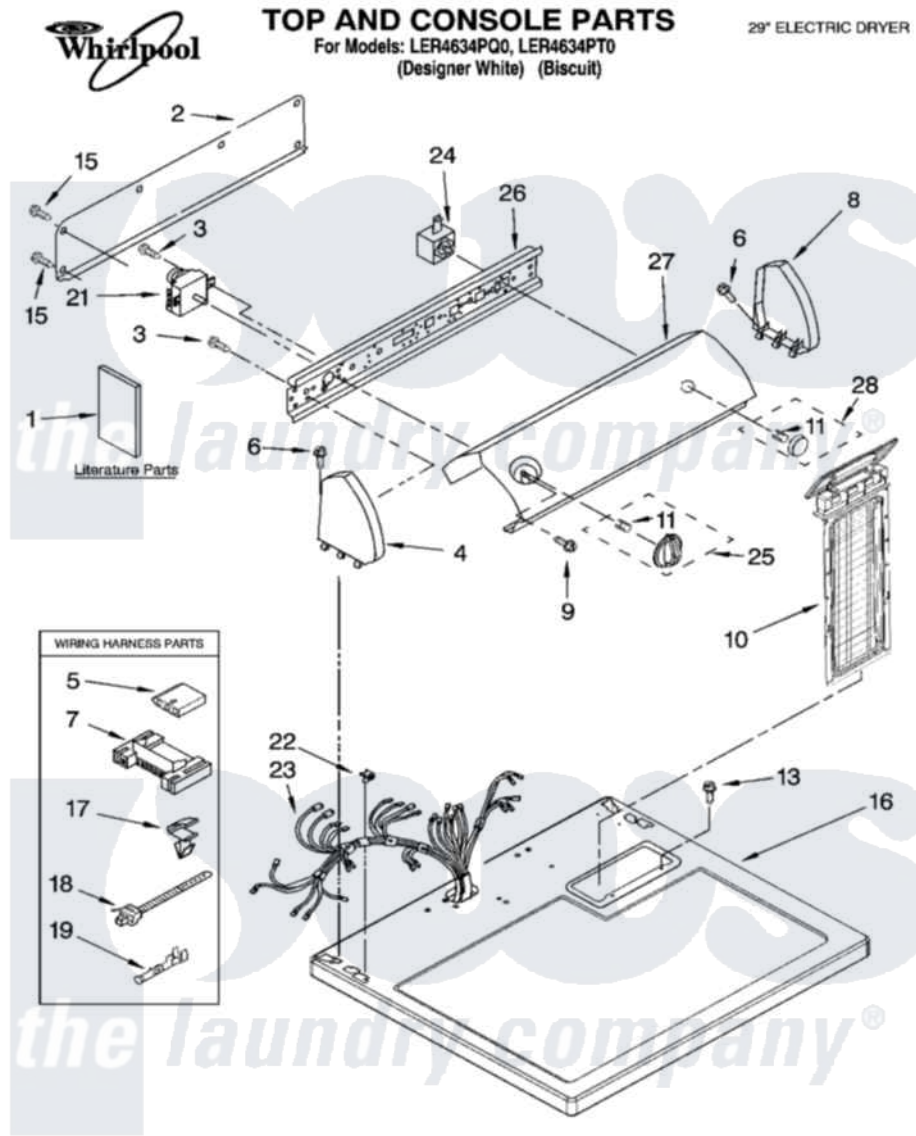

Whirlpool LER4634PQ0 01 - TOP AND CONSOLE PARTS

03-04 Litho in U.S.A. (djc)

1

Part No. 8180277

Whirlpool Residential Whirlpool LER4634PQ0 Dryer Parts Parts Diagram 01 - TOP AND CONSOLE PARTS
 Click on the part number to view part

Item	Original Part Number	Replaced By	Status	Part Description
1	LIT8522243		Not Available	Literature Parts (Guide, Use & Care)
"	LIT8535829		Not Available	Literature Parts (Instructions, Installation)
"	LIT8533770		Not Available	Literature Parts (Sheet, Cycle Feature)
"	LIT8528187		Not Available	Literature Parts (Wiring Diagram)
"	N/A		Not Available	Following May Be Purchased
"	N/A		Not Available	DO-IT-YOURSELF REPAIR MANUALS
"	LIT677818	677818L		Diy
2	8274261			Do-It-Yourself Repair Manuals
3	3390646	W10139210		Screw, 8-18 X 5/16
4	8271365	279962		Endcap
"	8271368	279965		Endcap
5	3936144			Do-It-Yourself Repair Manuals
6	388326			Screw, 8-18 X 1.25

7	3395683		Receptacle, Multi-Terminal
8	8271359	279962	Endcap
"	8271362	279965	Endcap
9	3400859		Screw, Grounding
10	8557861		Screen, Lint
"	8557862		Screen, Lint
11	8536939		Clip, Knob
13	688983	487240	Screw, For Mtg. Service Capacitor
15	693995		Screw, Hex Head
16	8557930	8563985	Top
"	8557931	8563986	Top
17	3394427		Clip-Harness
18	3391249		Cable Tie, Push Mount
19	94614		Terminal
21	8299778		Timer, 60 Hz
22	357213		Nut, Push-In
23	8299867	W10450292	Harness, Wiring
24	3977456		Switch, Push-To-Start
25	8544955		Timer Knob Assembly
"	8544956		Timer Knob Assembly
26	8271418		Bracket, Control
27	8545960		Panel, Control
"	8545970		Panel, Control
28	8544939		Knob, Push-To-Start
"	8544942		Knob, Push-To-Start
"	N/A	Not Available	ACCESSORY PARTS
"	279948	4392065	Kit, Dryer Repair
"	689790		Dry Rack
"	8522199		Accessory Parts
"	72017		Paint, Touch-Up
"	4392899		Paint, Touch-Up
"	350930		Paint, Pressurized Spray B
"	4392901		Paint, Pressurized Spray
"	350938		Paint, Pressurized Spray B
"	799344		Paint, Touch-Up)
"	4392900		Paint, Bulk)