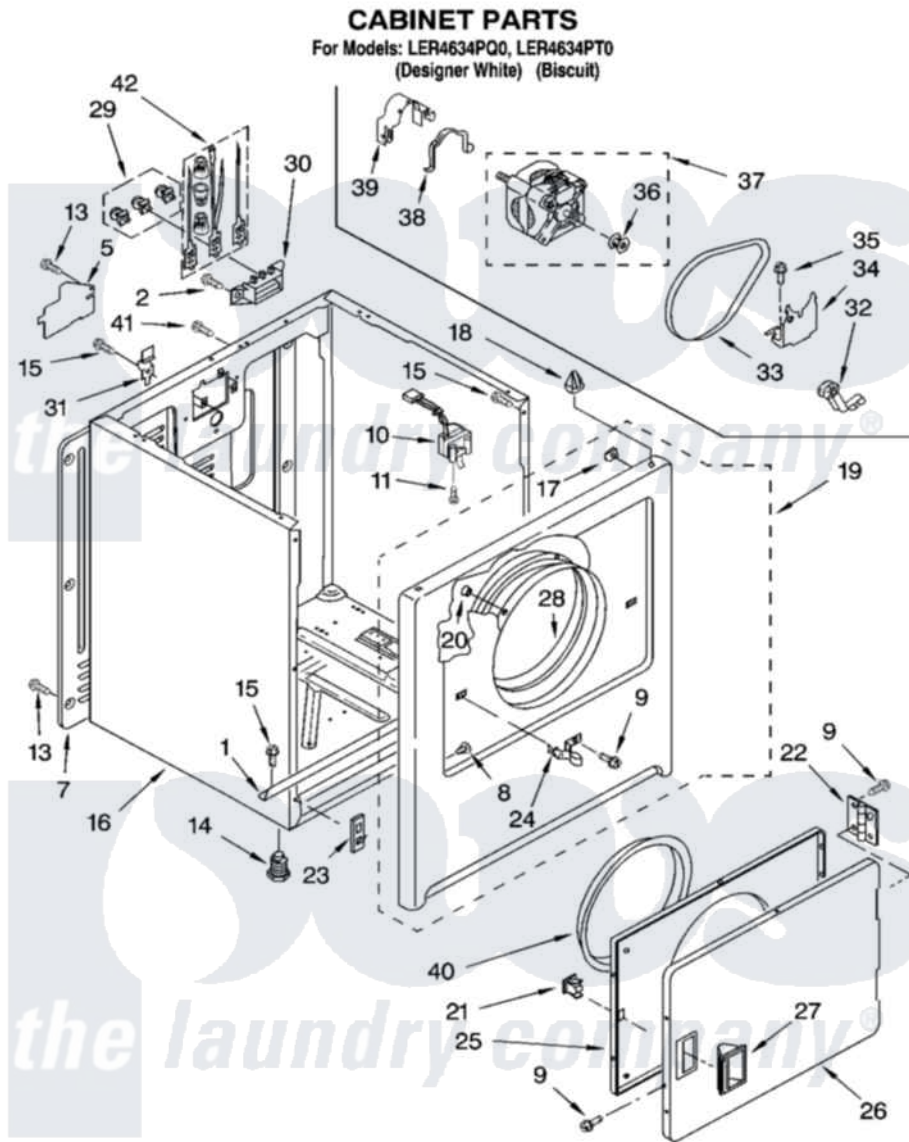

Whirlpool LER4634PQ0 02 - CABINET PARTS

8180277

3

Whirlpool [Residential Whirlpool LER4634PQ0 Dryer Parts](#) Parts Diagram 02 - CABINET PARTS
Click on the part number to view part

Item	Original Part Number	Replaced By	Status	Part Description
1	8541400			Bracket, Cabinet
2	3393008	308685		Side Trim)
5	3396795			Cover, Terminal Block
7	3396807	280040		Panel-Rear
8	3404413			Plug, Hinge Hole
"	3404415			Plug, Hinge Hole
9	342055	488627		Screw
10	3406104	3406105		Door Switch Assembly
11	697773	3395530		Screw
13	693995			Screw, Hex Head
14	3392100	49621		Feet-Leveling
"	279810			Foot-Optional
15	343641	681414		Screw, 10AB X 1/2
16	8530603	8533643		Cabinet
"	8530606	3977306		Cabinet
17	98234			Clip, U-Bend

18	690363	18776	Lock, Front Top
19	3403571	279844	Panel
"	3403576	279931	Panel
20	685203	279220	Clip
21	690081	279570	Latch
22	3405514	W10362431	Hinge And Pin Assembly
23	3394083		Clip, Front Panel
24	696144	279570	Latch
25	3403371		Door, Inner
26	3403361		Door Front
"	3403363		Door, Front
27	3405184		Handle, Door
"	3405189		Handle, Door
28	8066124	279264	Air Channel Box
29	279393		Terminal Block Screw Kit
30	3397659		Block, Terminal
31	238088	8066217	Hinge, Top
32	691366		Idler And Pulley Assembly
33	8066065	341241	Belt
34	348780		Base, Motor
35	3400500		Bolt, 3405245 5/16-18 X 3/4
36	3394341	W10299847	Pulley-Motor
37	8538262	279827	Motor-Drve
38	660658		Clamp, Motor Mounting 343481 685441
39	3404162		Clamp, Motor
40	3405245		5/16-18 X 3/4
41	697776	4331106	Screw, No.10-32 X 7/16
42	279318		Terminal Tinned And Brass Panel