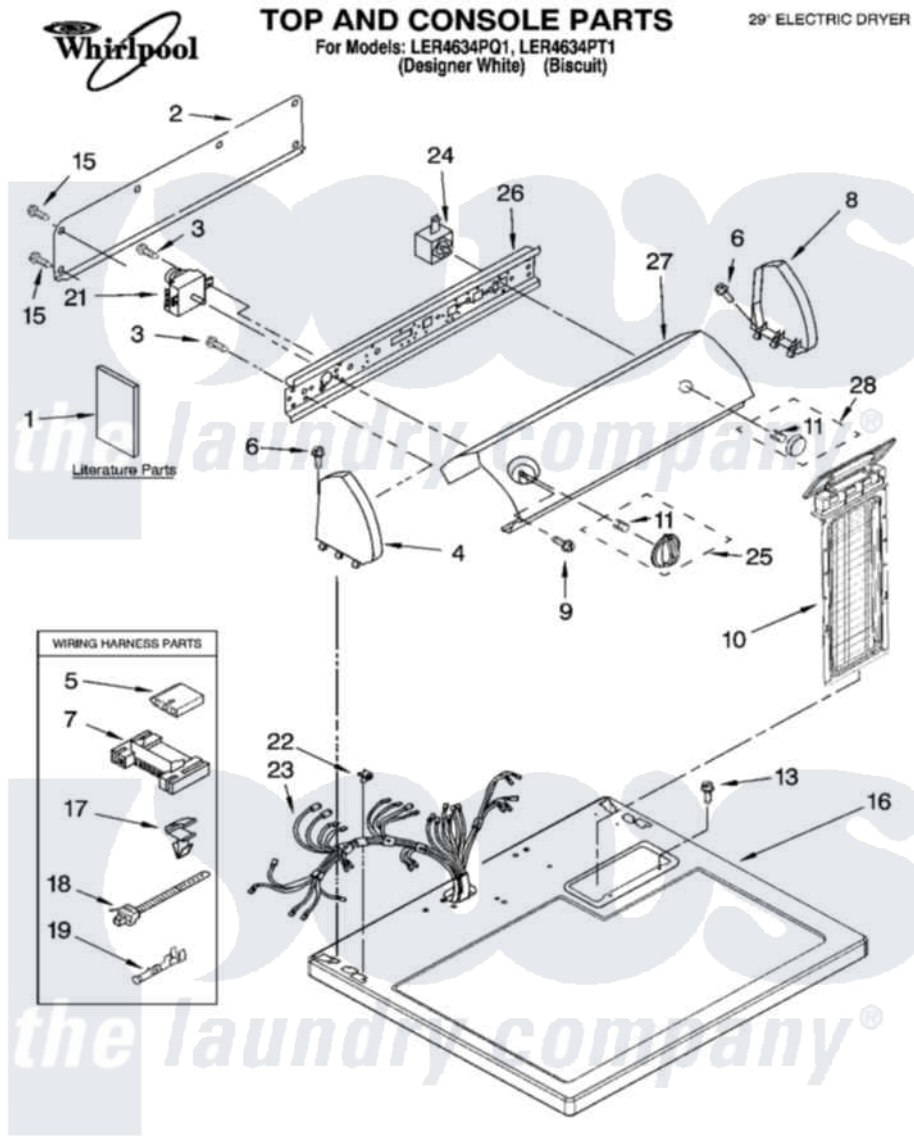

Whirlpool LER4634PQ1 01 - TOP AND CONSOLE PARTS

10-05 Litho in U.S.A. (LT)

1

Part No. 8180656

Whirlpool Residential Whirlpool LER4634PQ1 Dryer Parts Parts Diagram 01 - TOP AND CONSOLE PARTS
Click on the part number to view part

Item	Original Part Number	Replaced By	Status	Part Description
1	8578183		Not Available	Use And Care Guide
"	8577188		Not Available	Instructions, Installation
"	8533770		Not Available	Sheet, Cycle Feature
"	8528187			Wiring Diagram
"	N/A		Not Available	Following May Be Purchased
"	N/A		Not Available	DO-IT-YOURSELF REPAIR MANUALS
"	677818		Not Available	Manual, Do-It- Yourself Repair (Dryer)
2	8274261			Do-It-Yourself Repair Manuals
3	8533971	90767		Screw, 8A X 3/8 HeX Washer Head Tapping
4	8271365	279962		Endcap
"	8271368	279965		Endcap
5	3936144			Do-It-Yourself Repair Manuals
6	388326			Screw, 8-18 X 1.25
7	3395683			Receptacle, Multi-Terminal