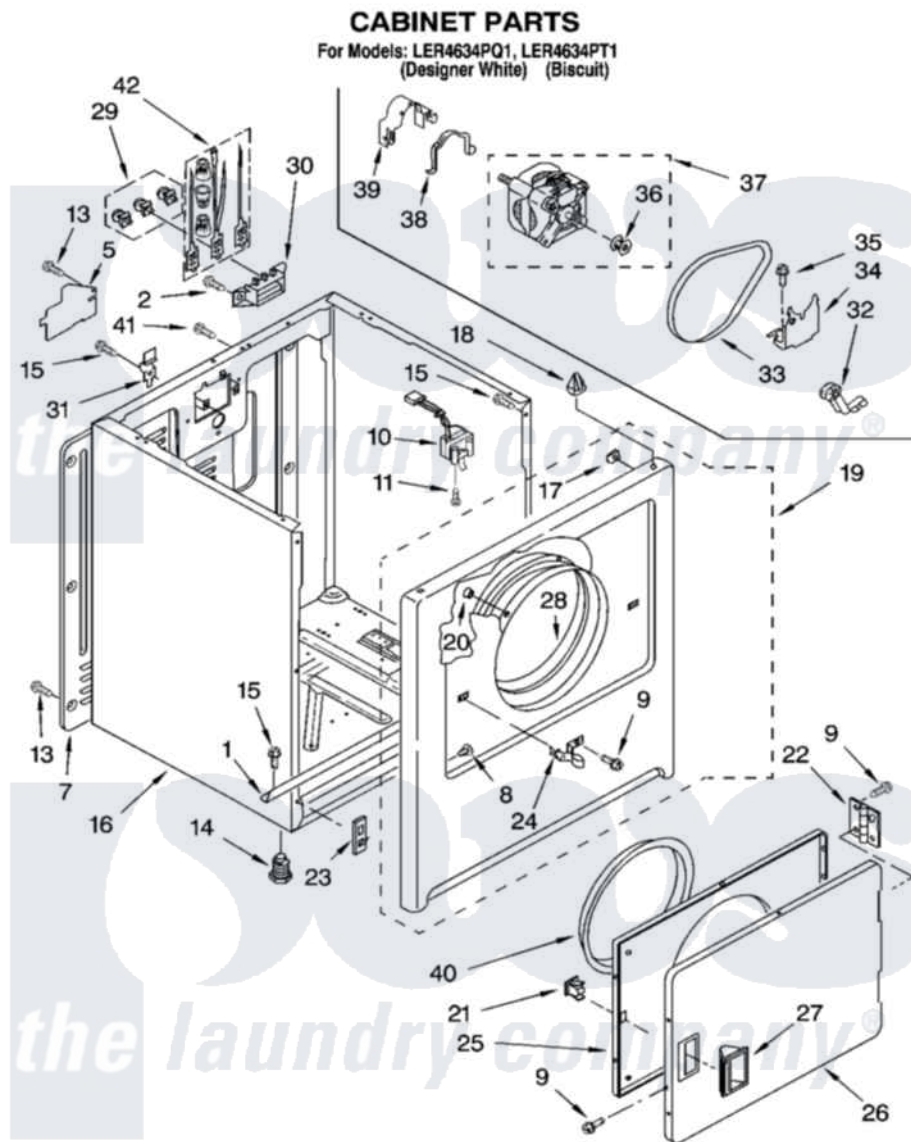

Whirlpool LER4634PQ1 02 - CABINET PARTS

8180856

3

Whirlpool [Residential Whirlpool LER4634PQ1 Dryer Parts](#) Parts Diagram 02 - CABINET PARTS
Click on the part number to view part

Item	Original Part Number	Replaced By	Status	Part Description
1	8541400			Bracket, Cabinet
2	3393008	308685		Side Trim)
5	3396795			Cover, Terminal Block
7	3396807	280040		Panel-Rear
8	3404413			Plug, Hinge Hole
"	3404415			Plug, Hinge Hole
9	342055	488627		Screw
10	3406104	3406105		Door Switch Assembly
11	697773	3395530		Screw
13	693995			Screw, Hex Head
14	3392100	49621		Feet-Leveling
"	279810			Foot-Optional
15	343641	681414		Screw, 10AB X 1/2
16	8530603	8533643		Cabinet
"	8530606	3977306		Cabinet
17	98234			Clip, U-Bend

18	690363	18776	Lock, Front Top
19	3403571	279844	Panel
"	3403576	279931	Panel
20	685203	279220	Clip
21	690081	279570	Latch
22	3405514	W10362431	Hinge And Pin Assembly
23	3394083		Clip, Front Panel
24	696144	279570	Latch
25	3403371		Door, Inner
26	3403361		Door Front
"	3403363		Door, Front
27	3405184		Handle, Door
"	3405189		Handle, Door
28	8066124	279264	Air Channel Box
29	279393		Terminal Block Screw Kit
30	3397659		Block, Terminal
31	238088	8066217	Hinge, Top
32	691366		Idler And Pulley Assembly
33	8066065	341241	Belt
34	348780		Base, Motor
35	3400500		Bolt, 3405245 5/16-18 X 3/4
36	3394341	W10299847	Pulley-Motor
37	8066206	279827	Motor-Drve
38	660658		Clamp, Motor Mounting 343481 685441
39	3404162		Clamp, Motor
40	3405245		5/16-18 X 3/4
41	697776	4331106	Screw, No.10-32 X 7/16
42	279318		Terminal Tinned And Brass Panel