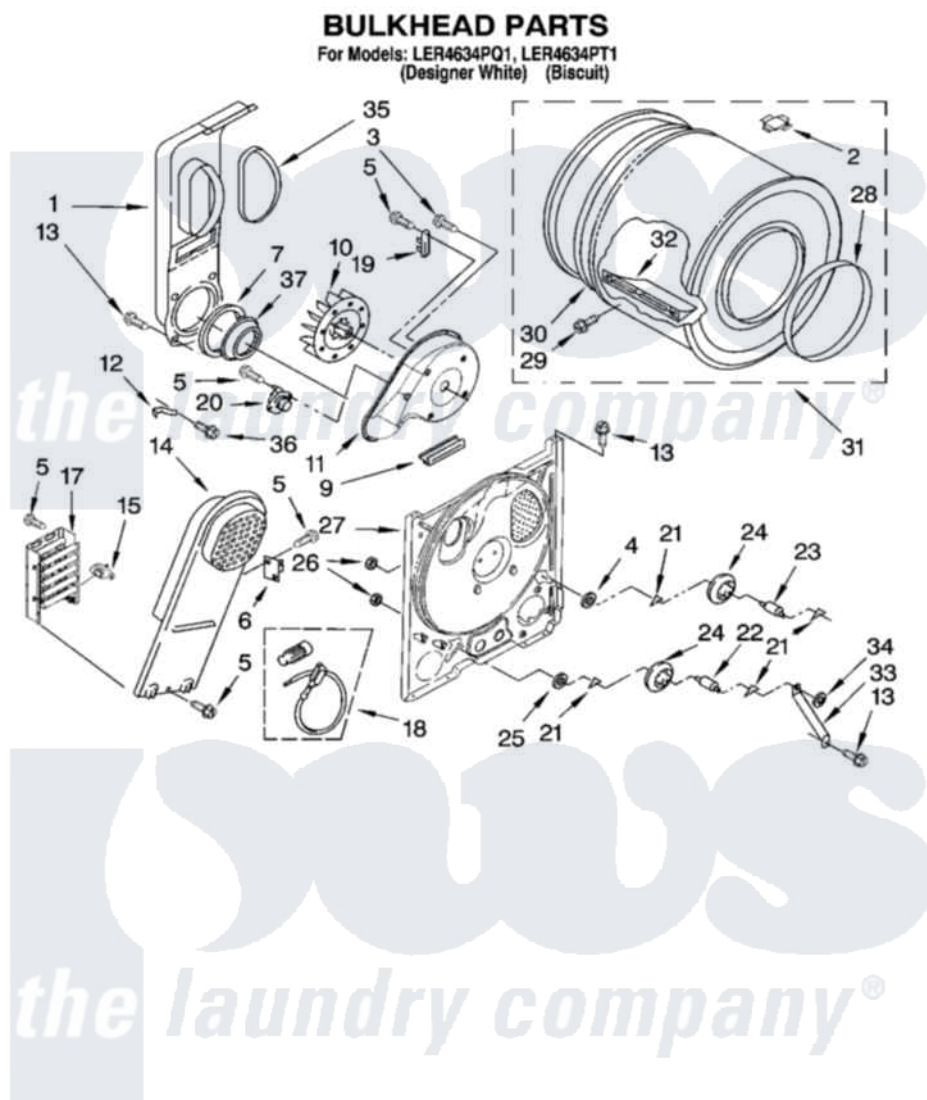

Whirlpool LER4634PQ1 03 - BULKHEAD PARTS, OPTIONAL PARTS (NOT INCLUDED)

8180856

5

Whirlpool [Residential Whirlpool LER4634PQ1 Dryer Parts](#) Parts Diagram 03 - BULKHEAD PARTS, OPTIONAL PARTS (NOT INCLUDED)

[Click on the part number to view part](#)

Item	Original Part Number	Replaced By	Status	Part Description
1	694283	279505		Chute
2	8066086			Plug, Drum Hole
3	3390647	488729		Screw
4	3388703			Washer, Support
5	90767			Screw, 8A X 3/8 HeX Washer Head Tapping
6	3977393	279816		Cutoff-Tml
7	347139			Seal, Lint Chute
9	3392247	686889		Pad
10	694089			Wheel, Blower
11	8577230			Housing, Blower
12	3398161			CLIP
13	343641	681414		Screw, 10AB X 1/2
14	8541818			Box, Heater
15	3977767			Thermostat, High Limit 250 F

17	8565582	279838	Element
18	279457		Wire Kit, Terminal
19	3392519		Thermal Limiter
20	3387134		Thermostat, Internal-Bias
21	690997		Washer, Thrust
22	3399506	W10359270	Shaft, Drum Roller Threads
23	3399507	W10359269	Shaft, Drum Roller Threads
24	3397590	349241T	Support
25	348197		Washer, Support
26	3359452		Nut, Lock
27	8529955	279793	Bulkhead
28	3394509		Ring, Bearing
29	97787	W10109200	Screw, Baffle Mounting
30	8066085	239087	Seal
31	3396777	697760	Drum
32	342847		Baffle, Drum
33	3976435		Bracket, Support
34	90296		Nut, Push On
35	339956		Seal, Air Duct To Bulkhead
36	489463		Screw, 8-18 X 1/16
37	696302		Shield, Exhaust
	N/A	Not Available	ACCESSORY PARTS
"	279948	4392065	Kit, Dryer Repair
"	689790		Dry Rack
"	8522199		Accessory Parts
"	72017		Paint, Touch-Up
"	4392899		Paint, Touch-Up
"	350930		Paint, Pressurized Spray B
"	4392901		Paint, Pressurized Spray
"	350938		Paint, Pressurized Spray B
"	799344		Paint, Touch-Up)
"	4392900		Paint, Bulk)