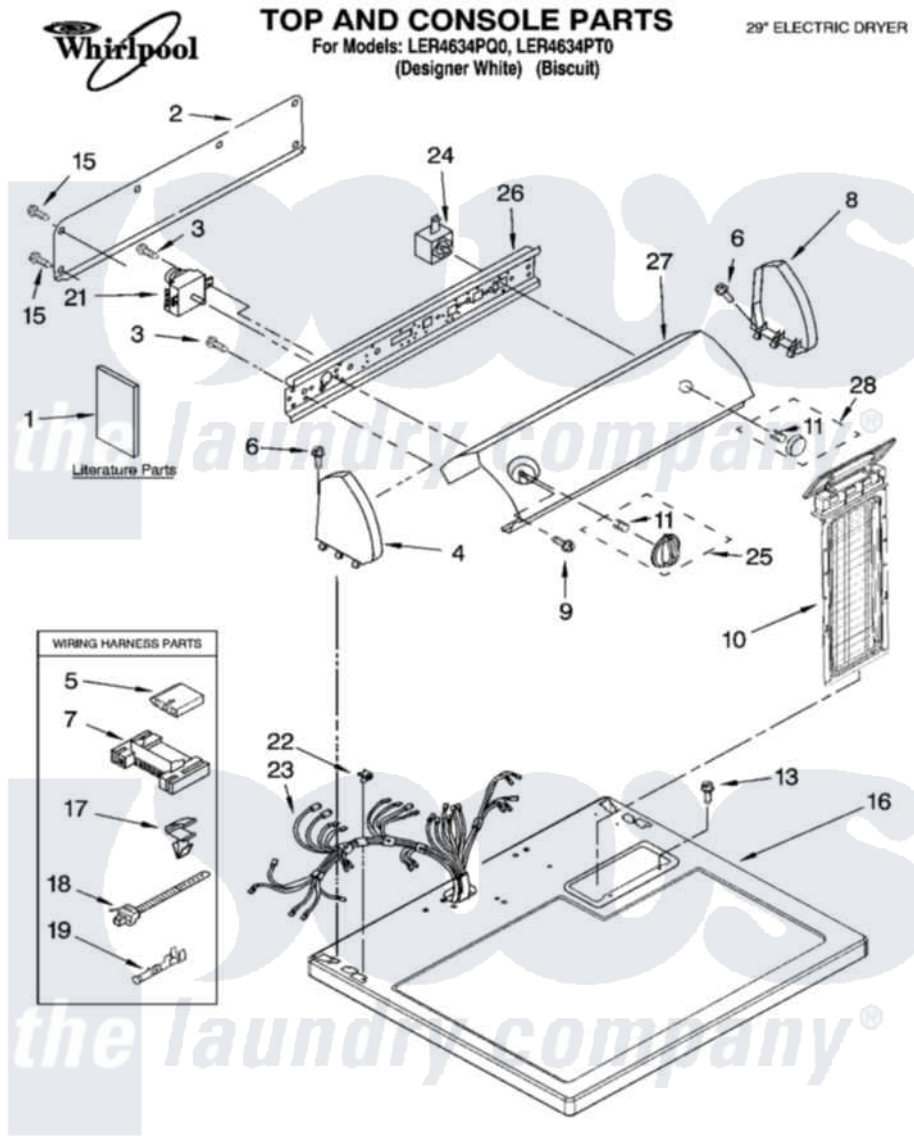

Whirlpool LER4634PT0 01 - TOP AND CONSOLE PARTS

03-04 Litho in U.S.A. (djc)

1

Part No. 8180277

Whirlpool Residential Whirlpool LER4634PT0 Dryer Parts Parts Diagram 01 - TOP AND CONSOLE PARTS
 Click on the part number to view part

Item	Original Part Number	Replaced By	Status	Part Description
1	LIT8522243		Not Available	Literature Parts (Guide, Use & Care)
"	LIT8535829		Not Available	Literature Parts (Instructions, Installation)
"	LIT8533770		Not Available	Literature Parts (Sheet, Cycle Feature)
"	LIT8528187		Not Available	Literature Parts (Wiring Diagram)
"	N/A		Not Available	Following May Be Purchased
"	N/A		Not Available	DO-IT-YOURSELF REPAIR MANUALS
"	LIT677818	677818L		Diy
2	8274261			Do-It-Yourself Repair Manuals
3	3390646	W10139210		Screw, 8-18 X 5/16
4	8271365	279962		Endcap
"	8271368	279965		Endcap
5	3936144			Do-It-Yourself Repair Manuals
6	388326			Screw, 8-18 X 1.25

7	3395683		Receptacle, Multi-Terminal
8	8271359	279962	Endcap
"	8271362	279965	Endcap
9	3400859		Screw, Grounding
10	8557861		Screen, Lint
"	8557862		Screen, Lint
11	8536939		Clip, Knob
13	688983	487240	Screw, For Mtg. Service Capacitor
15	693995		Screw, Hex Head
16	8557930	8563985	Top
"	8557931	8563986	Top
17	3394427		Clip-Harness
18	3391249		Cable Tie, Push Mount
19	94614		Terminal
21	8299778		Timer, 60 Hz
22	357213		Nut, Push-In
23	8299867	W10450292	Harness, Wiring
24	3977456		Switch, Push-To-Start
25	8544955		Timer Knob Assembly
"	8544956		Timer Knob Assembly
26	8271418		Bracket, Control
27	8545960		Panel, Control
"	8545970		Panel, Control
28	8544939		Knob, Push-To-Start
"	8544942		Knob, Push-To-Start
"	N/A	Not Available	ACCESSORY PARTS
"	279948	4392065	Kit, Dryer Repair
"	689790		Dry Rack
"	8522199		Accessory Parts
"	72017		Paint, Touch-Up
"	4392899		Paint, Touch-Up
"	350930		Paint, Pressurized Spray B
"	4392901		Paint, Pressurized Spray
"	350938		Paint, Pressurized Spray B
"	799344		Paint, Touch-Up)
"	4392900		Paint, Bulk)