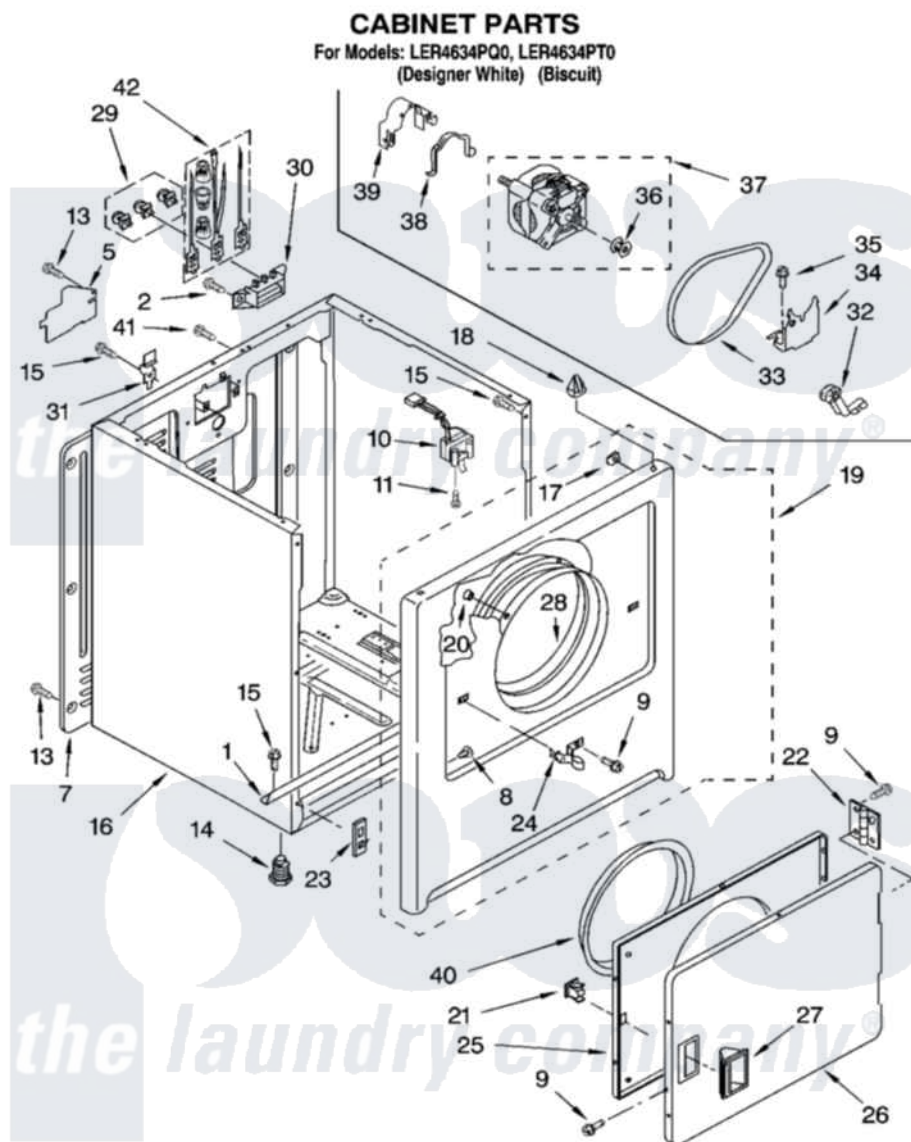

Whirlpool LER4634PT0 02 - CABINET PARTS

8180277

3

Whirlpool [Residential Whirlpool LER4634PT0 Dryer Parts](#) Parts Diagram 02 - CABINET PARTS
Click on the part number to view part

Item	Original Part Number	Replaced By	Status	Part Description
1	8541400			Bracket, Cabinet
2	3393008	308685		Side Trim)
5	3396795			Cover, Terminal Block
7	3396807	280040		Panel-Rear
8	3404413			Plug, Hinge Hole
"	3404415			Plug, Hinge Hole
9	342055	488627		Screw
10	3406104	3406105		Door Switch Assembly
11	697773	3395530		Screw
13	693995			Screw, Hex Head
14	3392100	49621		Feet-Leveling
"	279810			Foot-Optional
15	343641	681414		Screw, 10AB X 1/2
16	8530603	8533643		Cabinet
"	8530606	3977306		Cabinet
17	98234			Clip, U-Bend

18	690363	18776	Lock, Front Top
19	3403571	279844	Panel
"	3403576	279931	Panel
20	685203	279220	Clip
21	690081	279570	Latch
22	3405514	W10362431	Hinge And Pin Assembly
23	3394083		Clip, Front Panel
24	696144	279570	Latch
25	3403371		Door, Inner
26	3403361		Door Front
"	3403363		Door, Front
27	3405184		Handle, Door
"	3405189		Handle, Door
28	8066124	279264	Air Channel Box
29	279393		Terminal Block Screw Kit
30	3397659		Block, Terminal
31	238088	8066217	Hinge, Top
32	691366		Idler And Pulley Assembly
33	8066065	341241	Belt
34	348780		Base, Motor
35	3400500		Bolt, 3405245 5/16-18 X 3/4
36	3394341	W10299847	Pulley-Motor
37	8538262	279827	Motor-Drve
38	660658		Clamp, Motor Mounting 343481 685441
39	3404162		Clamp, Motor
40	3405245		5/16-18 X 3/4
41	697776	4331106	Screw, No.10-32 X 7/16
42	279318		Terminal Tinned And Brass Panel