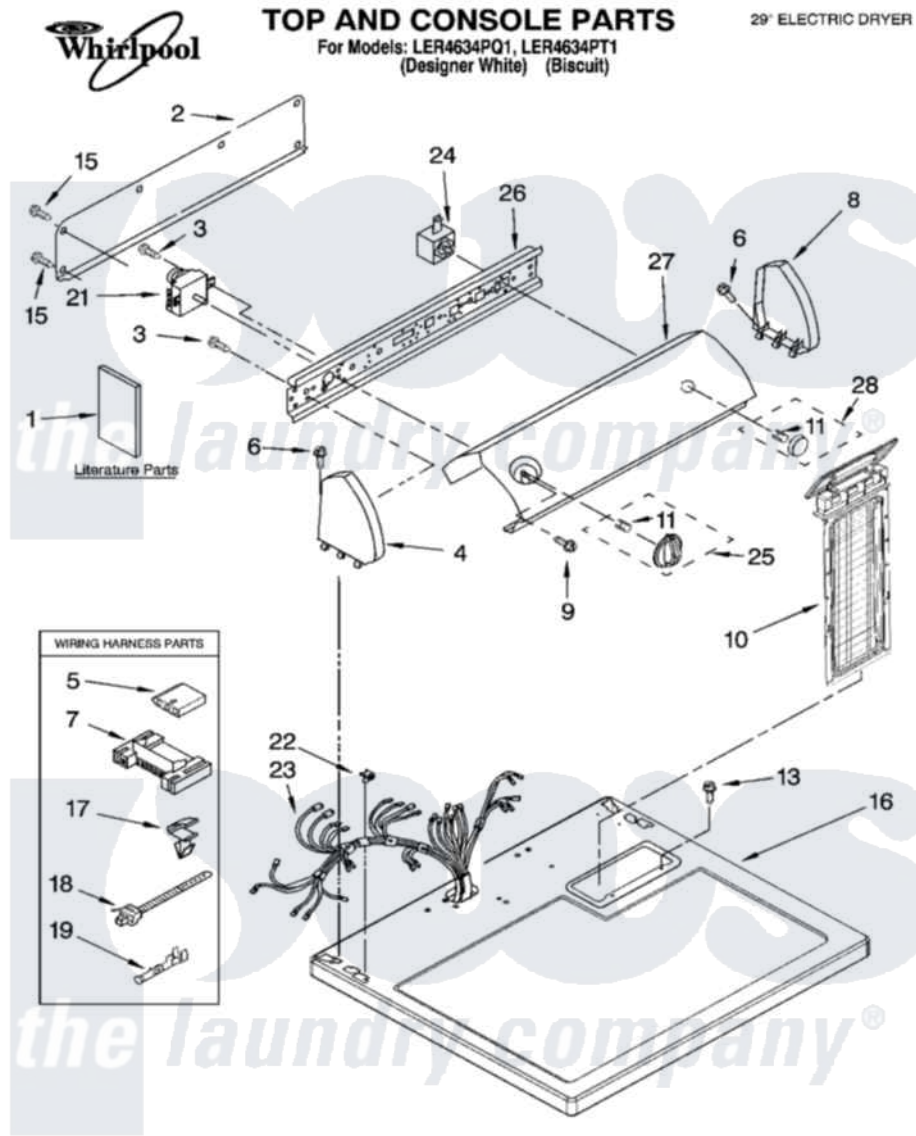

Whirlpool LER4634PT1 01 - TOP AND CONSOLE PARTS

10-05 Litho in U.S.A. (LT)

1

Part No. 8180656

Whirlpool Residential Whirlpool LER4634PT1 Dryer Parts Parts Diagram 01 - TOP AND CONSOLE PARTS
Click on the part number to view part

Item	Original Part Number	Replaced By	Status	Part Description
1	8578183		Not Available	Use And Care Guide
"	8577188		Not Available	Instructions, Installation
"	8533770		Not Available	Sheet, Cycle Feature
"	8528187			Wiring Diagram
"	N/A		Not Available	Following May Be Purchased
"	N/A		Not Available	DO-IT-YOURSELF REPAIR MANUALS
"	677818		Not Available	Manual, Do-It- Yourself Repair (Dryer)
2	8274261			Do-It-Yourself Repair Manuals
3	8533971	90767		Screw, 8A X 3/8 HeX Washer Head Tapping
4	8271365	279962		Endcap
"	8271368	279965		Endcap
5	3936144			Do-It-Yourself Repair Manuals
6	388326			Screw, 8-18 X 1.25
7	3395683			Receptacle, Multi-Terminal