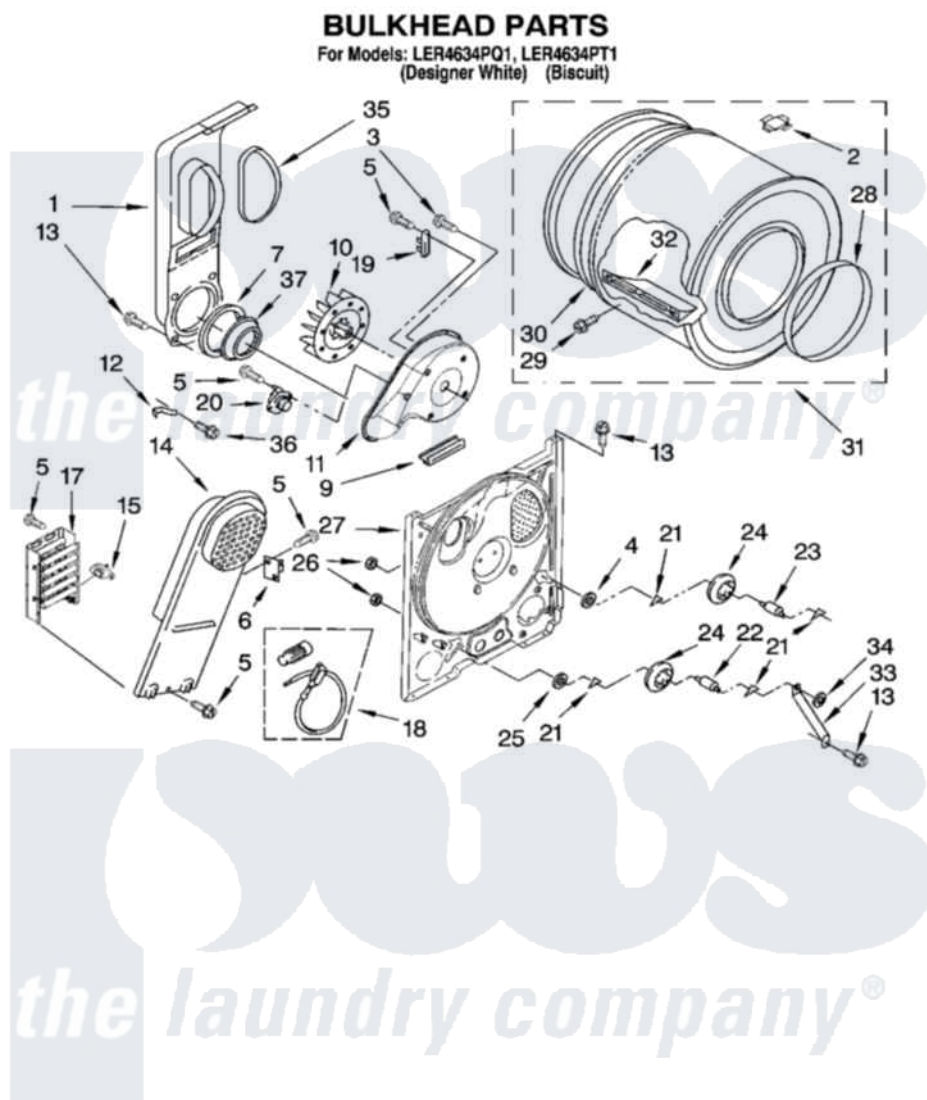

Whirlpool LER4634PT1 03 - BULKHEAD PARTS, OPTIONAL PARTS (NOT INCLUDED)

8180856

5

Whirlpool [Residential Whirlpool LER4634PT1 Dryer Parts](#) Parts Diagram 03 - BULKHEAD PARTS, OPTIONAL PARTS (NOT INCLUDED)

[Click on the part number to view part](#)

Item	Original Part Number	Replaced By	Status	Part Description
1	694283	279505		Chute
2	8066086			Plug, Drum Hole
3	3390647	488729		Screw
4	3388703			Washer, Support
5	90767			Screw, 8A X 3/8 HeX Washer Head Tapping
6	3977393	279816		Cutoff-Tml
7	347139			Seal, Lint Chute
9	3392247	686889		Pad
10	694089			Wheel, Blower
11	8577230			Housing, Blower
12	3398161			CLIP
13	343641	681414		Screw, 10AB X 1/2
14	8541818			Box, Heater
15	3977767			Thermostat, High Limit 250 F

17	8565582	279838	Element
18	279457		Wire Kit, Terminal
19	3392519		Thermal Limiter
20	3387134		Thermostat, Internal-Bias
21	690997		Washer, Thrust
22	3399506	W10359270	Shaft, Drum Roller Threads
23	3399507	W10359269	Shaft, Drum Roller Threads
24	3397590	349241T	Support
25	348197		Washer, Support
26	3359452		Nut, Lock
27	8529955	279793	Bulkhead
28	3394509		Ring, Bearing
29	97787	W10109200	Screw, Baffle Mounting
30	8066085	239087	Seal
31	3396777	697760	Drum
32	342847		Baffle, Drum
33	3976435		Bracket, Support
34	90296		Nut, Push On
35	339956		Seal, Air Duct To Bulkhead
36	489463		Screw, 8-18 X 1/16
37	696302		Shield, Exhaust
	N/A	Not Available	ACCESSORY PARTS
"	279948	4392065	Kit, Dryer Repair
"	689790		Dry Rack
"	8522199		Accessory Parts
"	72017		Paint, Touch-Up
"	4392899		Paint, Touch-Up
"	350930		Paint, Pressurized Spray B
"	4392901		Paint, Pressurized Spray
"	350938		Paint, Pressurized Spray B
"	799344		Paint, Touch-Up)
"	4392900		Paint, Bulk)