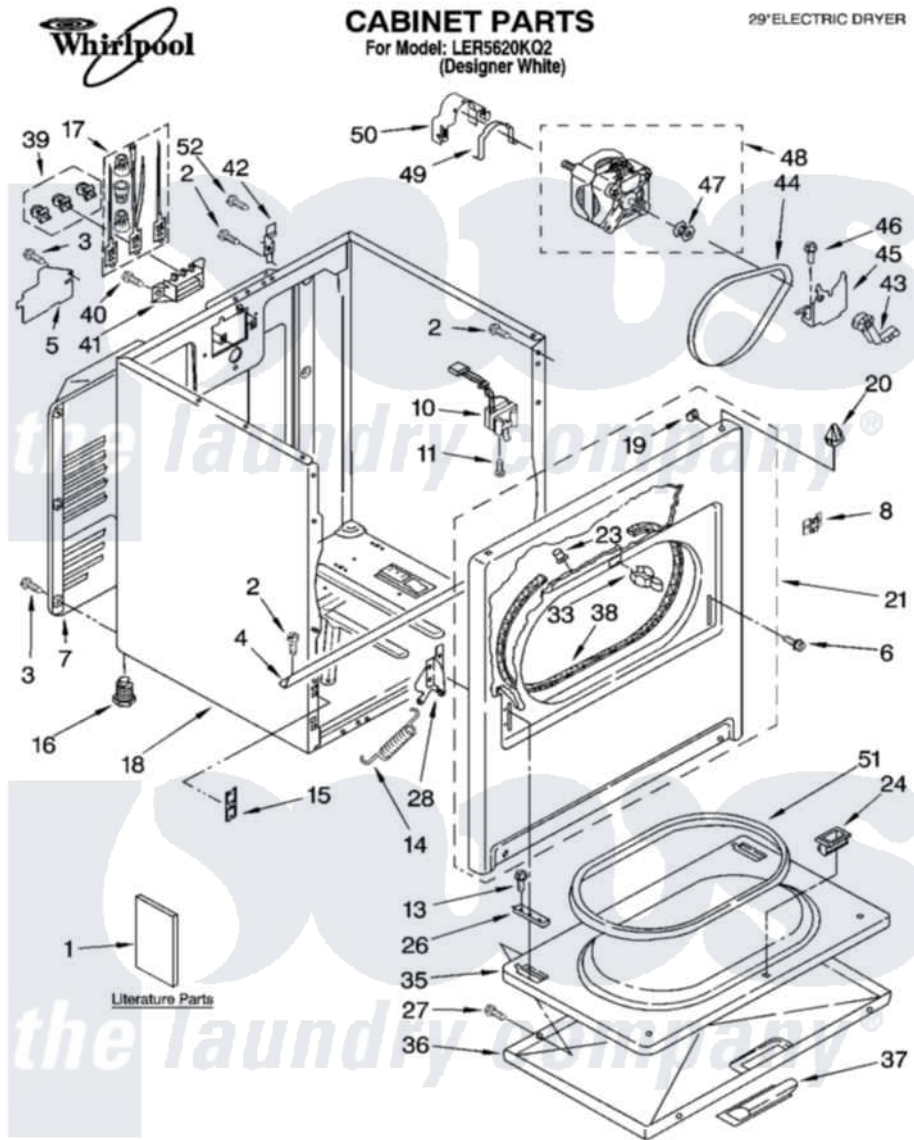

Whirlpool LER5620KQ2 01 - CABINET PARTS

03-04 Litho In U.S.A. (djc)

1

Part No. 8180298

Whirlpool Residential Whirlpool LER5620KQ2 Dryer Parts Parts Diagram 01 - CABINET PARTS

Click on the part number to view part

Item	Original Part Number	Replaced By	Status	Part Description
1	LIT8535829		Not Available	Literature Parts (Instructions, Installation)
"	LIT8522245		Not Available	Literature Parts (Sheet, Cycle Feature (For Model LEQ5000KQ1))
"	LIT8522243		Not Available	Literature Parts (Guide, Use & Care)
"	LIT8528187		Not Available	Literature Parts (Wiring Diagram)
"	N/A		Not Available	Following May Be Purchased
"	N/A		Not Available	DO-IT-YOURSELF REPAIR MANUALS
"	LIT677818	677818L		Diy
2	343641	681414		Screw, 10AB X 1/2
3	693995			Screw, Hex Head
4	8541400			Bracket, Cabinet
5	3396795			Cover, Terminal Block
6	342043	486146		Screw
7	3396805	280043		Panel-Rear

8	8546676	W10041960	Spring, Door
10	3406107		Door Switch Assembly
11	697773	3395530	Screw
13	3357011	308685	Side Trim)
14	8541401	W10041960	Spring, Door
15	3394083		Clip, Front Panel
16	3392100	49621	Feet-Leveling
"	279810		Foot-Optional
17	279318		Terminal Tinned And Brass Panel
18	8530603	8533643	Cabinet
19	98234		Clip, U-Bend
20	690363	18776	Lock, Front Top
21	695620	279443	Panel
23	685203	279220	Clip
24	3389441		Door Catch Assembly
26	337189		Clip, Hinge
27	694091		Trim, Side Right Hand
28	8066056		Hinge, Door
"	8066057		Hinge, Door
33	696144	279570	Latch
35	695737		Door, Rear
36	3393549		Door, Front
37	690270	348721	Handle
38	3406129		Seal And Bearing Assembly
39	279393		Terminal Block Screw Kit
40	3393008	308685	Side Trim)
41	3397659		Block, Terminal
42	238088	8066217	Hinge, Top
43	691366		Idler And Pulley Assembly
44	8066065	341241	Belt
45	348780		Base, Motor
46	3400500		Bolt, 3405245 5/16-18 X 3/4
47	3394341	W10299847	Pulley-Motor
48	8538262	279827	Motor-Drve
49	660658		Clamp, Motor Mounting 343481 685441
50	3404162		Clamp, Motor
51	3390731		Seal, Door
52	697776	4331106	Screw, No.10-32 X 7/16