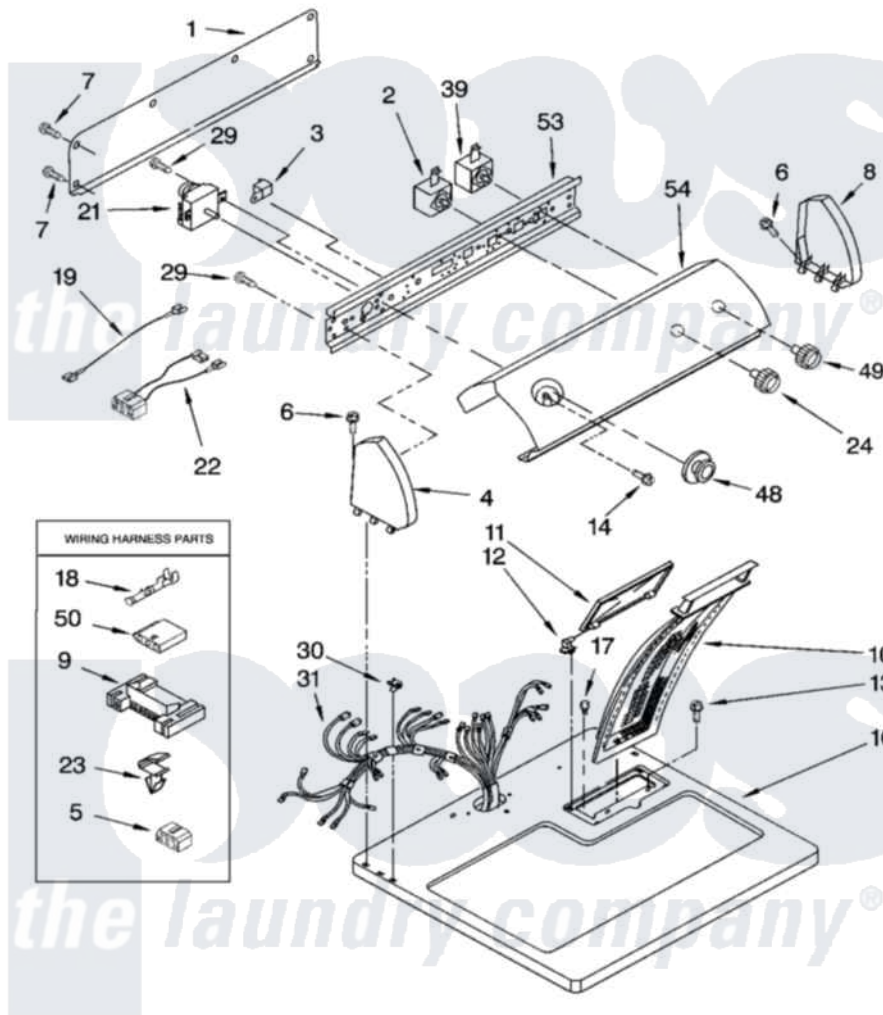

Whirlpool LER5620KQ2 02 - TOP AND CONSOLE PARTS

TOP AND CONSOLE PARTS

For Model: LER5620KQ2
(Designer White)

8180298

3

Whirlpool Residential Whirlpool LER5620KQ2 Dryer Parts Parts Diagram 02 - TOP AND CONSOLE PARTS
Click on the part number to view part

Item	Original Part Number	Replaced By	Status	Part Description
1	8274261			Do-It-Yourself Repair Manuals
2	3405152			Switch, Wrinkle Shield
3	694419			Mini-Buzzer
4	8271365	279962		Endcap
5	3347243			Block, Disconnect
6	388326			Screw, 8-18 X 1.25
7	693995			Screw, Hex Head
8	8271359	279962		Endcap
9	3395683			Receptacle, Multi-Terminal
10	349639			HANDLE AND LINT SCREEN ASSEMBLY
11	8283378			Cover, Lint Screen
12	3978605	W10044470		Hinge, RH
"	3978606			Hinge, Lint Lid
13	688983	487240		Screw, For Mtg. Service Capacitor
14	3400859			Screw, Grounding

16	8271390	8521918	Top
17	297535	17258	Bumper
18	94614		Terminal
19	3401674		Wire, Jumper
21	8299778		Timer, 60 Hz
22	8283292	8283276	Wire, Jumper
23	3394427		Clip-Harness
24	8271339	3957799	Knob, Control
29	3390646	W10139210	Screw, 8-18 X 5/16
30	357213		Nut, Push-In
31	8299869	8576501	Harns-Wire
39	3977456		Switch, Push-To-Start
48	8312687	3957754	Timer Knob Assembly
49	8271341	3957804	Knob, Push-To-Start
50	3936144		Do-It-Yourself Repair Manuals
53	8271418		Bracket, Control
54	3977855		Panel, Control
"	N/A	Not Available	ACCESSORY PARTS
"	279948	4392065	Kit, Dryer Repair
"	8522199		Accessory Parts
"	3404351		Accessory Parts
"	72017		Paint, Touch-Up
"	350930		Paint, Pressurized Spray B
"	350938		Paint, Pressurized Spray B
"	799344		Paint, Touch-Up)