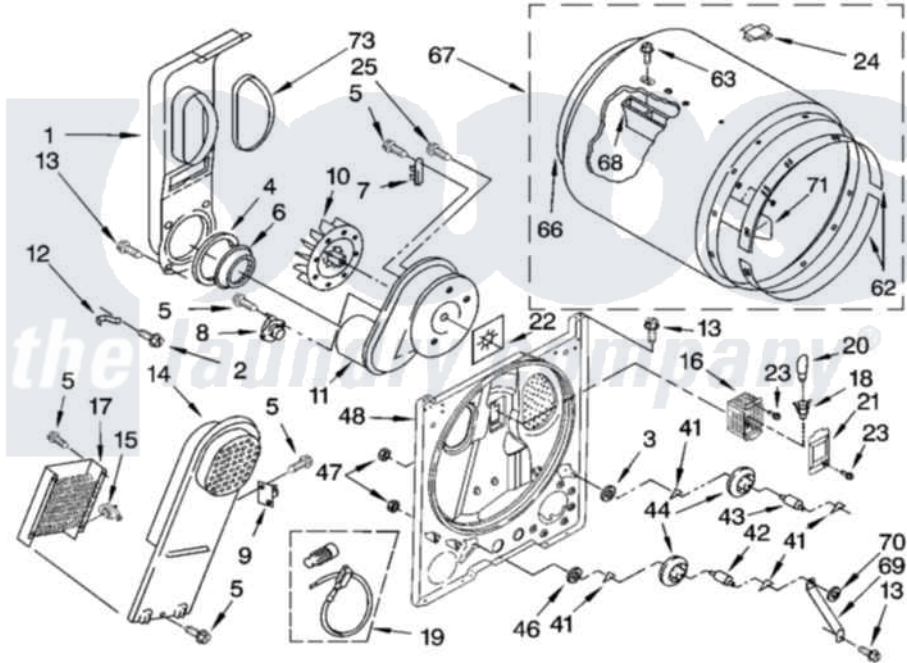

Whirlpool LER5620KQ2 03 - BULKHEAD PARTS

BULKHEAD PARTS

For Model: LER5620KQ2
(Designer White)

8180298

5

Whirlpool [Residential Whirlpool LER5620KQ2 Dryer Parts](#) Parts Diagram 03 - BULKHEAD PARTS
Click on the part number to view part

| Item | Original Part Number | Replaced By | Status | Part Description |
|------|-------------------------|-------------------------|--------|---|
| 1 | 348368 | | | Lint Chute Assembly |
| 2 | 489463 | | | Screw, 8-18 X 1/16 |
| 3 | 3388703 | | | Washer, Support |
| 4 | 347139 | | | Seal, Lint Chute |
| 5 | 90767 | | | Screw, 8A X 3/8 HeX Washer Head Tapping |
| 6 | 696302 | | | Shield, Exhaust |
| 7 | 3392519 | | | Thermal Limiter |
| 8 | 3387134 | | | Thermostat, Internal-Bias |
| 9 | 3977393 | 279816 | | Cutoff-Tml |
| 10 | 694089 | | | Wheel, Blower |
| 11 | 8557384 | 8577230 | | Housing, Blower |
| 12 | 8066155 | | | Clip, Heater Box |
| 13 | 343641 | 681414 | | Screw, 10AB X 1/2 |
| 14 | 8541818 | | | Box, Heater |
| 15 | 3977767 | | | Thermostat, High Limit 250 F |
| 16 | 3977373 | | | Bracket, Drum Light |