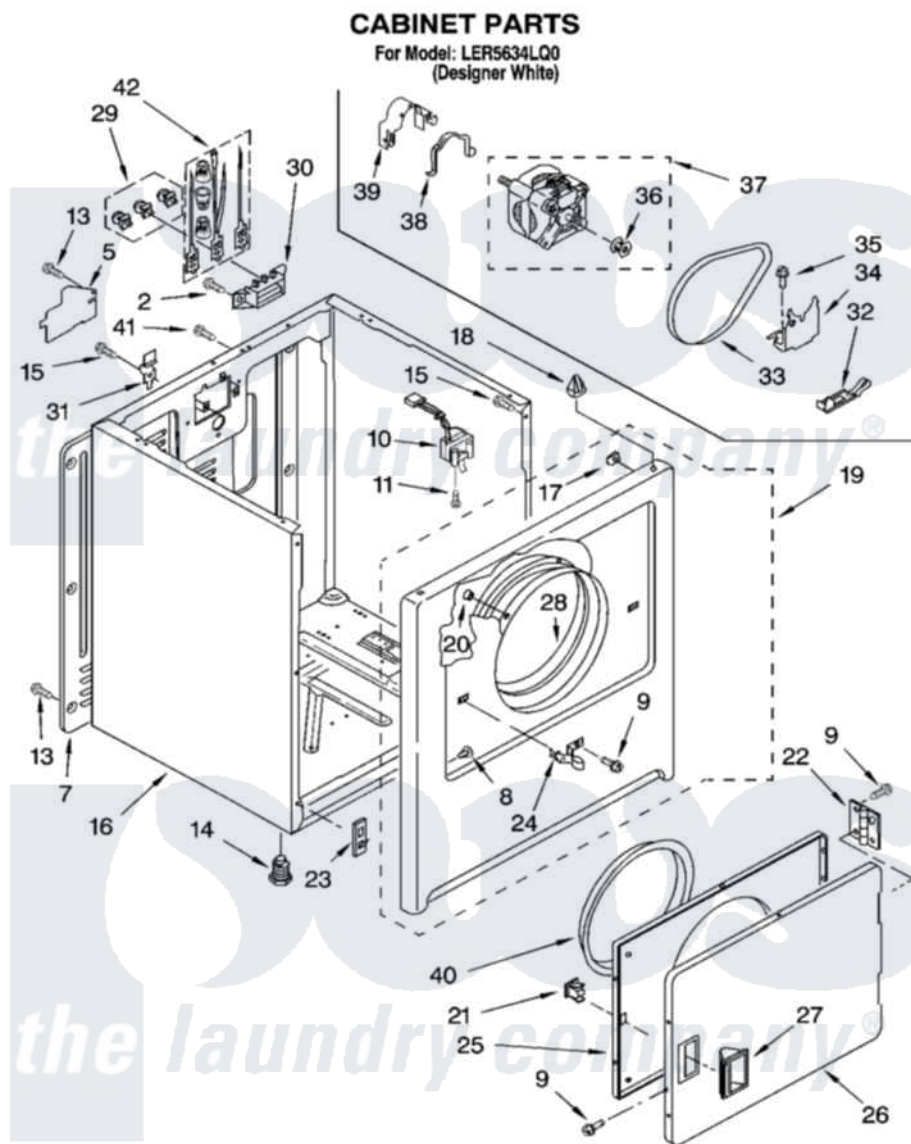

Whirlpool LER5634LQ0 02 - CABINET PARTS

8179834

3

Whirlpool [Residential Whirlpool LER5634LQ0 Dryer Parts](#) Parts Diagram 02 - CABINET PARTS

[Click on the part number to view part](#)

Item	Original Part Number	Replaced By	Status	Part Description
2	3393008	308685		Side Trim)
5	3396795			Cover, Terminal Block
7	3396807	280040		Panel-Rear
8	3404413			Plug, Hinge Hole
9	342055	488627		Screw
10	3406104	3406105		Door Switch Assembly
11	697773	3395530		Screw
13	693995			Screw, Hex Head
14	3392100	49621		Feet-Leveling
"	279810			Foot-Optional
15	343641	681414		Screw, 10AB X 1/2
16	8530603	8533643		Cabinet
17	98234			Clip, U-Bend
18	690363	18776		Lock, Front Top
19	3403571	279844		Panel
20	685203	279220		Clip

21	690081	279570	Latch
22	3405514	W10362431	Hinge And Pin Assembly
23	3394083		Clip, Front Panel
24	696144	279570	Latch
25	3403371		Door, Inner
26	3403361		Door Front
27	3405184		Handle, Door
28	8066124	279264	Air Channel Box
29	279393		Terminal Block Screw Kit
30	3397659		Block, Terminal
31	238088	8066217	Hinge, Top
32	3394332	691366	Idler And Pulley Assembly
33	8066065	341241	Belt
34	348780		Base, Motor
35	3400500		Bolt, 3405245 5/16-18 X 3/4
36	3394341	W10299847	Pulley-Motor
37	661654	279827	Motor-Drve
38	660658		Clamp, Motor Mounting 343481 685441
39	3404162		Clamp, Motor
40	3405245		5/16-18 X 3/4
41	697776	4331106	Screw, No.10-32 X 7/16
42	279318		Terminal Tinned And Brass Panel