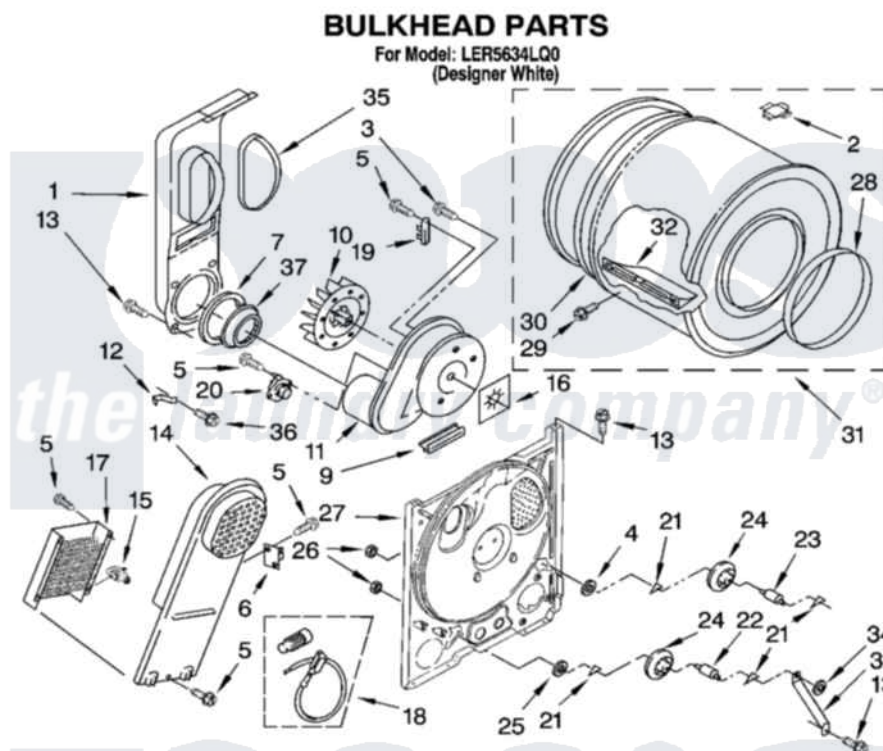

Whirlpool LER5634LQ0 03 - BULKHEAD PARTS, OPTIONAL PARTS (NOT INCLUDED)

8179834

5

Whirlpool Residential Whirlpool LER5634LQ0 Dryer Parts Parts Diagram 03 - BULKHEAD PARTS, OPTIONAL PARTS (NOT INCLUDED)

Click on the part number to view part

Item	Original Part Number	Replaced By	Status	Part Description
1	694283	279505		Chute
2	8066086			Plug, Drum Hole
3	3390647	488729		Screw
4	3388703			Washer, Support
5	90767			Screw, 8A X 3/8 HeX Washer Head Tapping
6	3977393	279816		Cutoff-Tml
7	347139			Seal, Lint Chute
9	3392247	686889		Pad
10	694089			Wheel, Blower
11	3405016	8577230		Housing, Blower
12	3398161			CLIP
13	343641	681414		Screw, 10AB X 1/2
14	3397566	8541818		Box, Heater
15	3977767			Thermostat, High Limit 250 F

16	3394196		Seal, Blower Shaft
17	3403585	279838	Element
18	279457		Wire Kit, Terminal
19	3392519		Thermal Limiter
20	3387134		Thermostat, Internal-Bias
21	690997		Washer, Thrust
22	3399506	W10359270	Shaft, Drum Roller Threads
23	3399507	W10359269	Shaft, Drum Roller Threads
24	3397588	349241T	Support
25	348197		Washer, Support
26	3359452		Nut, Lock
27	8529955	279793	Bulkhead
28	3394509		Ring, Bearing
29	97787	W10109200	Screw, Baffle Mounting
30	8066085	239087	Seal
31	3396777	697760	Drum
32	342847		Baffle, Drum
33	3976435		Bracket, Support
34	90296		Nut, Push On
35	339956		Seal, Air Duct To Bulkhead
36	489463		Screw, 8-18 X 1/16
37	696302		Shield, Exhaust
	BLANK	Not Available	ACCESSORY PARTS
"	279948	4392065	Kit, Dryer Repair
"	689790		Dry Rack
"	72017		Paint, Touch-Up
"	350930		Paint, Pressurized Spray B
"	350938		Paint, Pressurized Spray B
"	799344		Paint, Touch-Up)