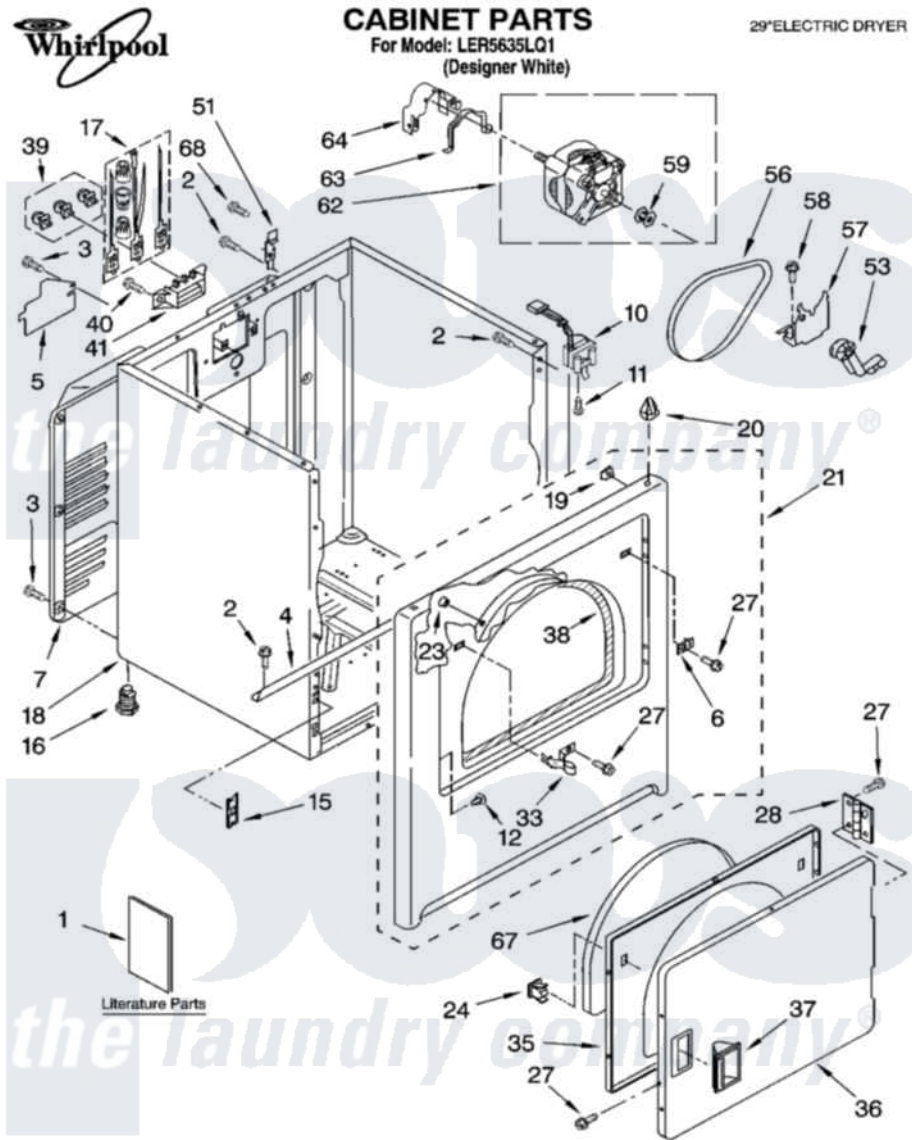

Whirlpool LER5635LQ1 01 - CABINET PARTS

02-04 Litho in U.S.A. (djc)

1

Part No. 8180219

Whirlpool [Residential Whirlpool LER5635LQ1 Dryer Parts](#) Parts Diagram 01 - CABINET PARTS

[Click on the part number to view part](#)

Item	Original Part Number	Replaced By	Status	Part Description
1	LIT8535829		Not Available	Literature Parts (Instructions, Installation)
"	LIT8522245		Not Available	Literature Parts (Sheet, Cycle Feature (For Model LEQ5000KQ1))
"	LIT8522243		Not Available	Literature Parts (Guide, Use & Care)
"	LIT8528187		Not Available	Literature Parts (Wiring Diagram)
"	N/A		Not Available	Following May Be Purchased
"	N/A		Not Available	DO-IT-YOURSELF REPAIR MANUALS
"	LIT677818	677818L		Diy
2	343641	681414		Screw, 10AB X 1/2
3	693995			Screw, Hex Head
4	8541400			Bracket, Cabinet
5	3396795			Cover, Terminal Block
6	3403630			Plug, Strike Hole
7	3396805	280043		Panel-Rear