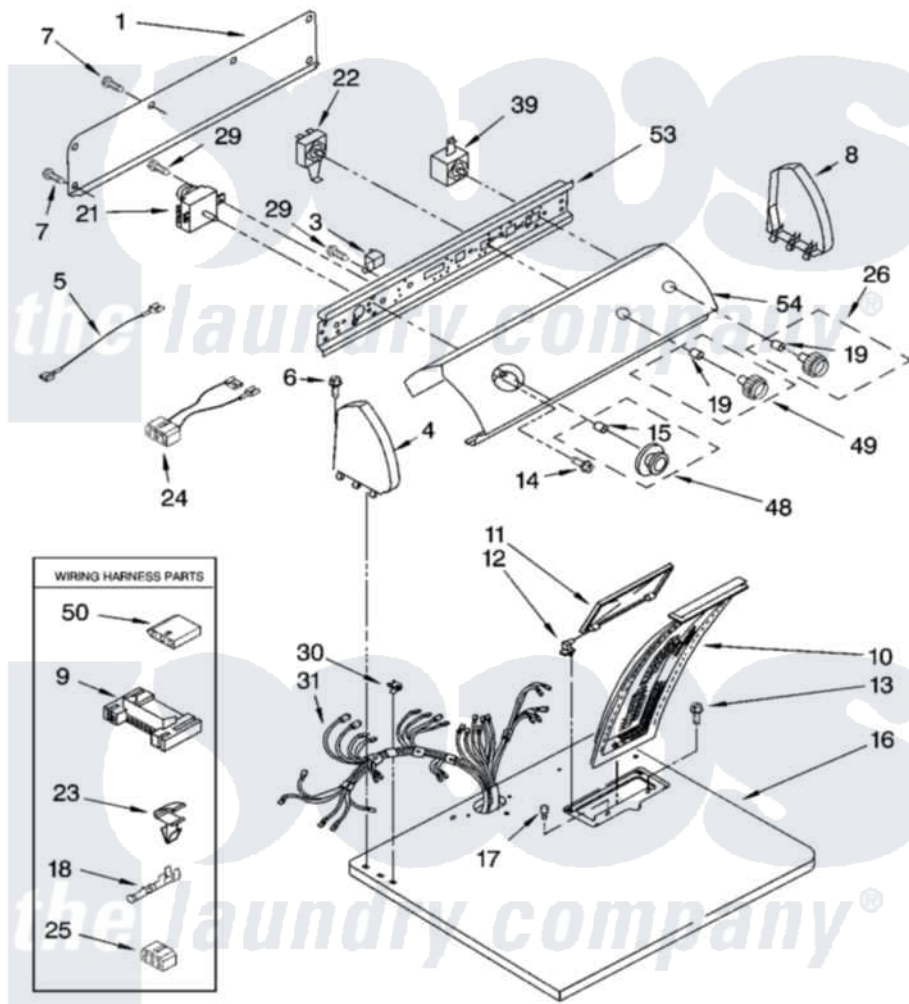

Whirlpool LER5636LQ1 02 - TOP AND CONSOLE PARTS

TOP AND CONSOLE PARTS

For Models: LER5636LQ1, LER5636LT1
(Designer White) (Biscuit)

8180299

3

Whirlpool [Residential Whirlpool LER5636LQ1 Dryer Parts](#) Parts Diagram 02 - TOP AND CONSOLE PARTS
Click on the part number to view part

Item	Original Part Number	Replaced By	Status	Part Description
1	8274261			Do-It-Yourself Repair Manuals
3	694419			Mini-Buzzer
4	8271365	279962		Endcap
"	8271368	279965		Endcap
5	3401674			Wire, Jumper
6	388326			Screw, 8-18 X 1.25
7	693995			Screw, Hex Head
8	8271359	279962		Endcap
"	8271362	279965		Endcap
9	3395683			Receptacle, Multi-Terminal
10	349639			HAndle And Lint Screen Assembly
11	8283378			Cover, Lint Screen
"	8283380			Cover, Lint Screen
12	3978605	W10044470		Hinge, RH
"	3978606			Hinge, Lint Lid
				Screw, For Mtn. Service