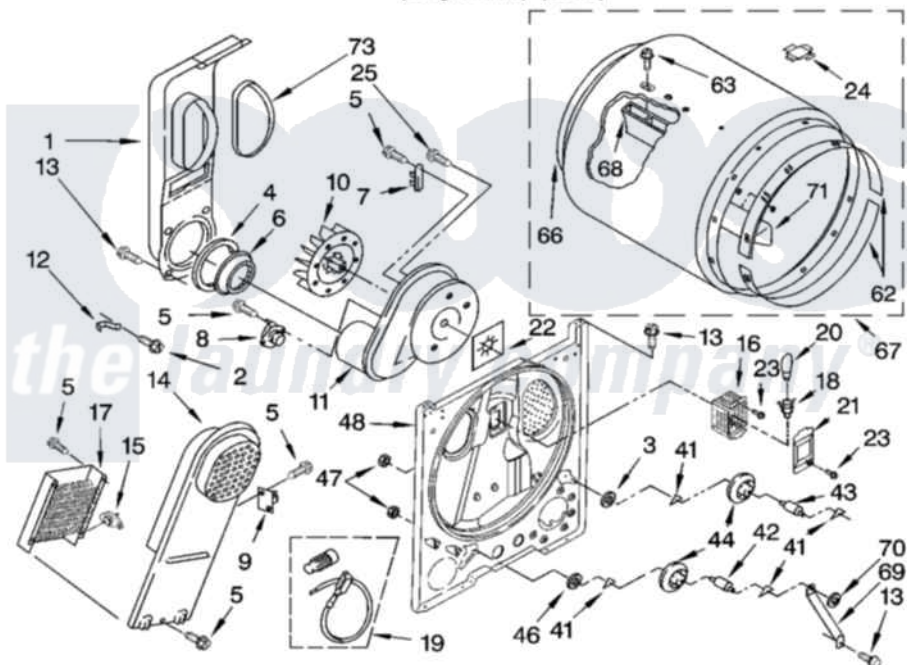

Whirlpool LER5636LQ1 03 - BULKHEAD PARTS

BULKHEAD PARTS

For Models: LER5636LQ1, LER5636LT1
(Designer White) (Biscuit)

8180299

5

Whirlpool [Residential Whirlpool LER5636LQ1 Dryer Parts](#) Parts Diagram 03 - BULKHEAD PARTS

[Click on the part number to view part](#)

Item	Original Part Number	Replaced By	Status	Part Description
1	348368			Lint Chute Assembly
2	489463			Screw, 8-18 X 1/16
3	3388703			Washer, Support
4	347139			Seal, Lint Chute
5	90767			Screw, 8A X 3/8 HeX Washer Head Tapping
6	696302			Shield, Exhaust
7	3392519			Thermal Limiter
8	3387134			Thermostat, Internal-Bias
9	3977393	279816		Cutoff-Tml
10	694089			Wheel, Blower
11	8557384	8577230		Housing, Blower
12	8066155			Clip, Heater Box
13	343641	681414		Screw, 10AB X 1/2
14	8541818			Box, Heater
15	3977767			Thermostat, High Limit 250 F
16	3977373			Bracket, Drum Light

17	3403585	279838	Element
18	3403634	W10136369	Socket, Drum Light Assembly
19	279457		Wire Kit, Terminal
20	3406124	22002263	Lamp
21	3402841	8532165	Lens, Drum Light
22	3394196		Seal, Blower Shaft
23	487909	488729	Screw
24	8066086		Plug, Drum Hole
25	3390647	488729	Screw
41	690997		Washer, Thrust
42	3399506	W10359270	Shaft, Drum Roller Threads
43	3399507	W10359269	Shaft, Drum Roller Threads
44	3397588	349241T	Support
46	348197		Washer, Support
47	3359452		Nut, Lock
48	3403493	279798	Bulkhead
62	692526	279441	BeaRng-Rng
63	97787	W10109200	Screw, Baffle Mounting
66	3406130	279857	Seal
67	695587		Drum Assembly
68	692490		Baffle, Drum
69	3976434		Bracket, Support Shaft
70	90296		Nut, Push On
71	3403636		Baffle, Drum
73	339956		Seal, Air Duct To Bulkhead