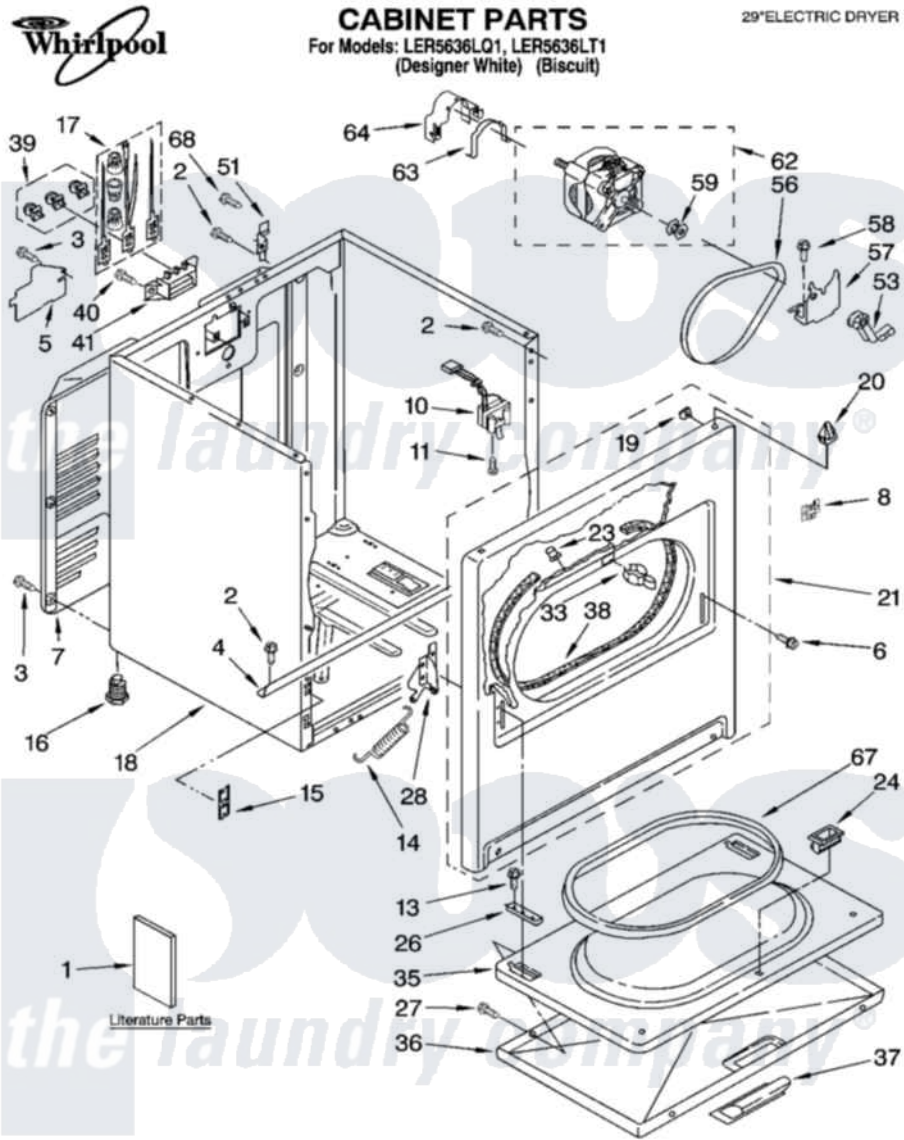

Whirlpool LER5636LT1 01 - CABINET PARTS

03-04 Litho in U.S.A. (djc)

1

Part No. 8180299

Whirlpool [Residential Whirlpool LER5636LT1 Dryer Parts](#) Parts Diagram 01 - CABINET PARTS

[Click on the part number to view part](#)

Item	Original Part Number	Replaced By	Status	Part Description
1	LIT8535829		Not Available	Literature Parts (Instructions, Installation)
"	LIT8522245		Not Available	Literature Parts (Sheet, Cycle Feature (For Model LEQ5000KQ1))
"	LIT8522243		Not Available	Literature Parts (Guide, Use & Care)
"	LIT8528187		Not Available	Literature Parts (Wiring Diagram)
"	N/A		Not Available	Following May Be Purchased
"	N/A		Not Available	DO-IT-YOURSELF REPAIR MANUALS
"	LIT677818	677818L		Diy
2	343641	681414		Screw, 10AB X 1/2
3	693995			Screw, Hex Head
4	8541400			Bracket, Cabinet
5	3396795			Cover, Terminal Block
6	342043	486146		Screw
7	3396805	280043		Panel-Rear