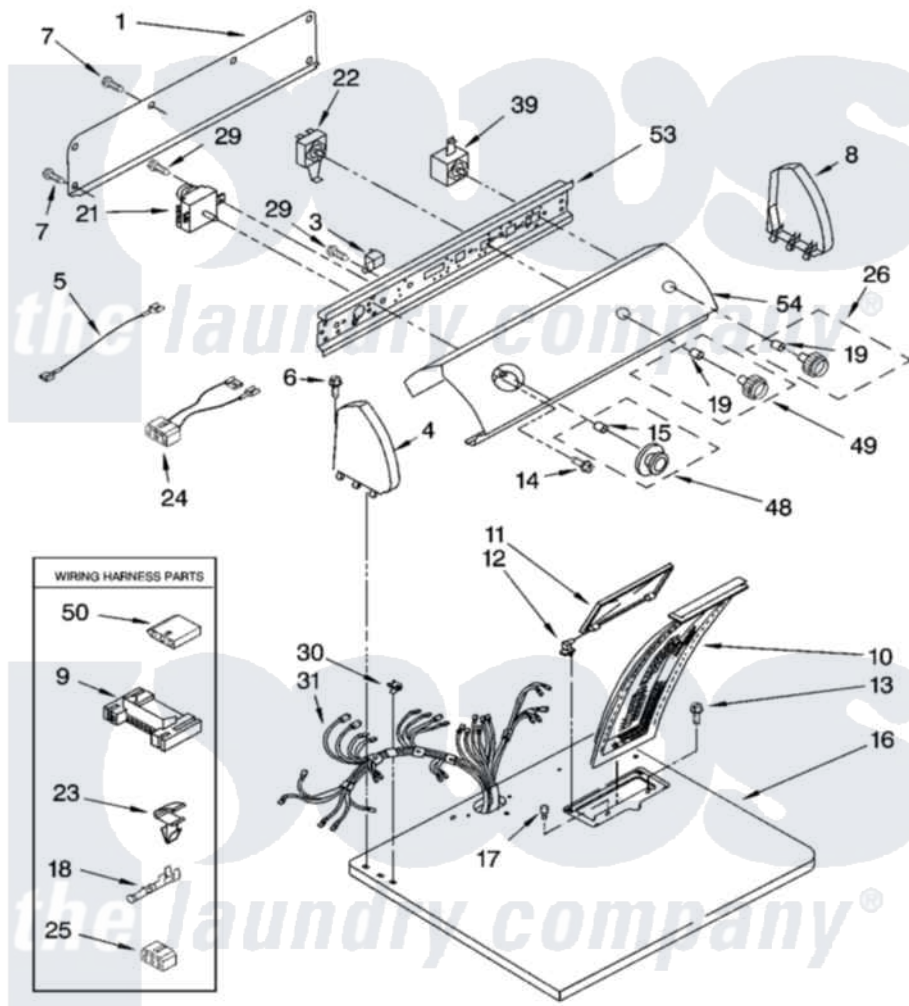

Whirlpool LER5636LT1 02 - TOP AND CONSOLE PARTS

TOP AND CONSOLE PARTS

For Models: LER5636LQ1, LER5636LT1
(Designer White) (Biscuit)

8180299

3

Whirlpool [Residential Whirlpool LER5636LT1 Dryer Parts](#) Parts Diagram 02 - TOP AND CONSOLE PARTS
Click on the part number to view part

Item	Original Part Number	Replaced By	Status	Part Description
1	8274261			Do-It-Yourself Repair Manuals
3	694419			Mini-Buzzer
4	8271365	279962		Endcap
"	8271368	279965		Endcap
5	3401674			Wire, Jumper
6	388326			Screw, 8-18 X 1.25
7	693995			Screw, Hex Head
8	8271359	279962		Endcap
"	8271362	279965		Endcap
9	3395683			Receptacle, Multi-Terminal
10	349639			HANdle And Lint Screen Assembly
11	8283378			Cover, Lint Screen
"	8283380			Cover, Lint Screen
12	3978605	W10044470		Hinge, RH
"	3978606			Hinge, Lint Lid
				Screw, For Mtn. Service