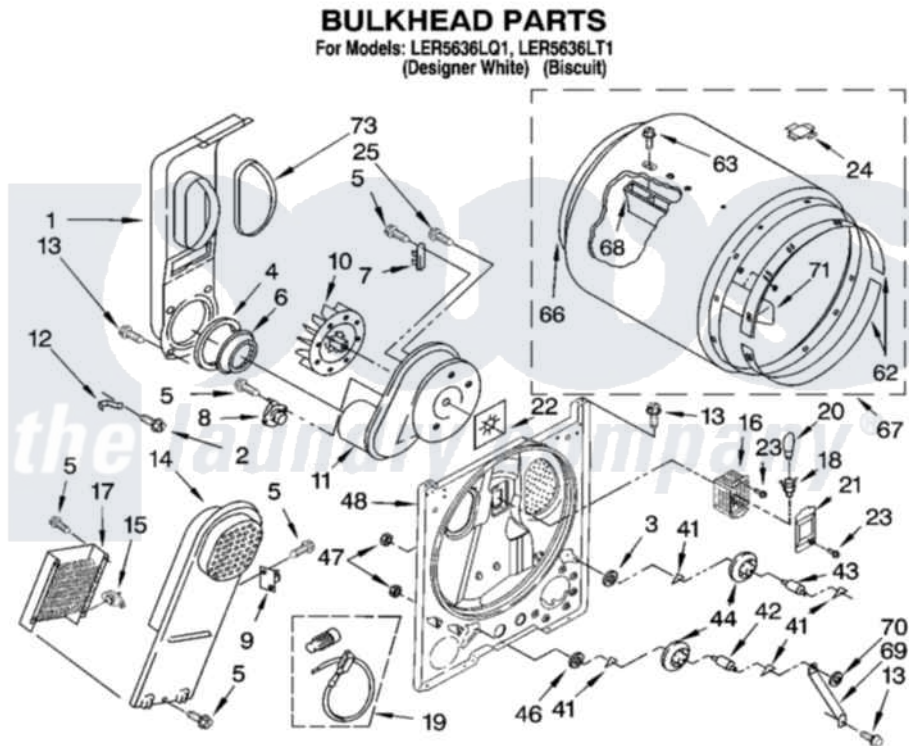

Whirlpool LER5636LT1 03 - BULKHEAD PARTS

8180299

5

Whirlpool [Residential Whirlpool LER5636LT1 Dryer Parts](#) Parts Diagram 03 - BULKHEAD PARTS
Click on the part number to view part

Item	Original Part Number	Replaced By	Status	Part Description
1	348368			Lint Chute Assembly
2	489463			Screw, 8-18 X 1/16
3	3388703			Washer, Support
4	347139			Seal, Lint Chute
5	90767			Screw, 8A X 3/8 HeX Washer Head Tapping
6	696302			Shield, Exhaust
7	3392519			Thermal Limiter
8	3387134			Thermostat, Internal-Bias
9	3977393	279816		Cutoff-Tml
10	694089			Wheel, Blower
11	8557384	8577230		Housing, Blower
12	8066155			Clip, Heater Box
13	343641	681414		Screw, 10AB X 1/2
14	8541818			Box, Heater
15	3977767			Thermostat, High Limit 250 F
16	3977373			Bracket, Drum Light

17	3403585	279838	Element
18	3403634	W10136369	Socket, Drum Light Assembly
19	279457		Wire Kit, Terminal
20	3406124	22002263	Lamp
21	3402841	8532165	Lens, Drum Light
22	3394196		Seal, Blower Shaft
23	487909	488729	Screw
24	8066086		Plug, Drum Hole
25	3390647	488729	Screw
41	690997		Washer, Thrust
42	3399506	W10359270	Shaft, Drum Roller Threads
43	3399507	W10359269	Shaft, Drum Roller Threads
44	3397588	349241T	Support
46	348197		Washer, Support
47	3359452		Nut, Lock
48	3403493	279798	Bulkhead
62	692526	279441	BeaRng-Rng
63	97787	W10109200	Screw, Baffle Mounting
66	3406130	279857	Seal
67	695587		Drum Assembly
68	692490		Baffle, Drum
69	3976434		Bracket, Support Shaft
70	90296		Nut, Push On
71	3403636		Baffle, Drum
73	339956		Seal, Air Duct To Bulkhead