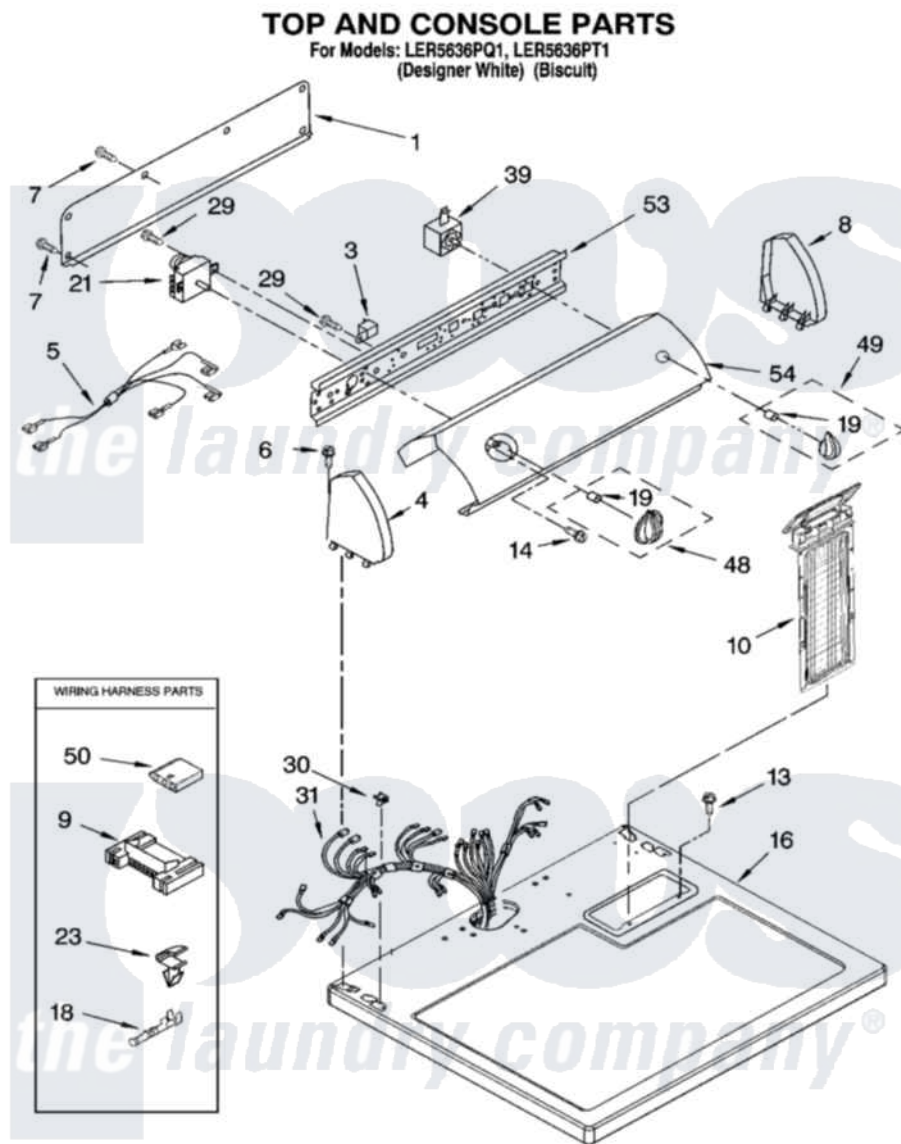

Whirlpool LER5636PT1 02 - TOP AND CONSOLE PARTS

8180877

3

Whirlpool [Residential Whirlpool LER5636PT1 Dryer Parts](#) Parts Diagram 02 - TOP AND CONSOLE PARTS
Click on the part number to view part

Item	Original Part Number	Replaced By	Status	Part Description
1	8274261			Do-It-Yourself Repair Manuals
3	694419			Mini-Buzzer
4	8271365	279962		Endcap
"	8271368	279965		Endcap
5	8539888			Jumper, Wire
6	388326			Screw, 8-18 X 1.25
7	693995			Screw, Hex Head
8	8271359	279962		Endcap
"	8271362	279965		Endcap
9	3395683			Receptacle, Multi-Terminal
10	8557857			Screen, Lint
"	8557858			Screen, Lint
13	688983	487240		Screw, For Mtg. Service Capacitor
14	8533951	3400859		Screw, Grounding
16	8557930	8563985		Top
"	8557931	8563986		Top

18	94614		Terminal
19	8536939		Clip, Knob
21	8299778		Timer, 60 Hz
23	3394427		Clip-Harness
29	8533971	90767	Screw, 8A X 3/8 HeX Washer Head Tapping
30	357213		Nut, Push-In
31	8299867	W10450292	Harness, Wiring
39	8543274		Switch, Push-To-Start
48	8544955		Timer Knob Assembly
"	8544956		Timer Knob Assembly
49	8544935		Knob, Control
"	8544936		Knob, Control
50	3936144		Do-It-Yourself Repair Manuals [®]
53	8271418		Bracket, Control
54	8545964		Panel, Control
"	8545965		Panel, Control