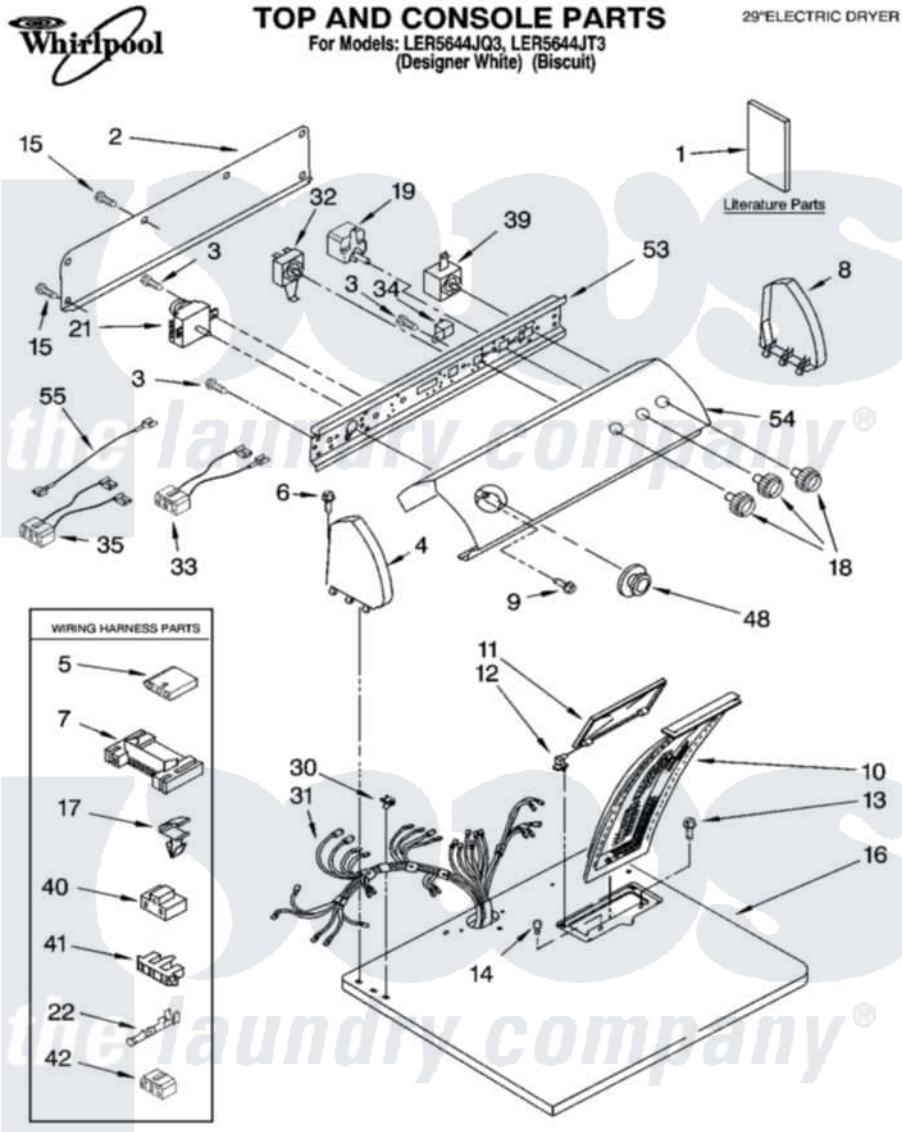

Whirlpool LER5644JQ3 01 - TOP AND CONSOLE PARTS

03-04 Litho in U.S.A. (djc)

1

Part No. 8180300

Whirlpool Residential Whirlpool LER5644JQ3 Dryer Parts Parts Diagram 01 - TOP AND CONSOLE PARTS
 Click on the part number to view part

Item	Original Part Number	Replaced By	Status	Part Description
1	LIT8522243		Not Available	Literature Parts (Guide, Use & Care)
"	LIT8522245		Not Available	Literature Parts (Sheet, Cycle Feature (For Model LEQ5000KQ1))
"	LIT8535829		Not Available	Literature Parts (Instructions, Installation)
"	LIT3979703		Not Available	Literature Parts (Label, Wiring Diagram)
"	N/A		Not Available	Following May Be Purchased
"	N/A		Not Available	DO-IT-YOURSELF REPAIR MANUALS
"	677818		Not Available	Manual, Do-It- Yourself Repair (Dryer)
2	8274261			Do-It-Yourself Repair Manuals
3	3390646	W10139210		Screw, 8-18 X 5/16
4	8271365	279962		Endcap
"	8271368	279965		Endcap
5	3936144			Do-It-Yourself Repair Manuals