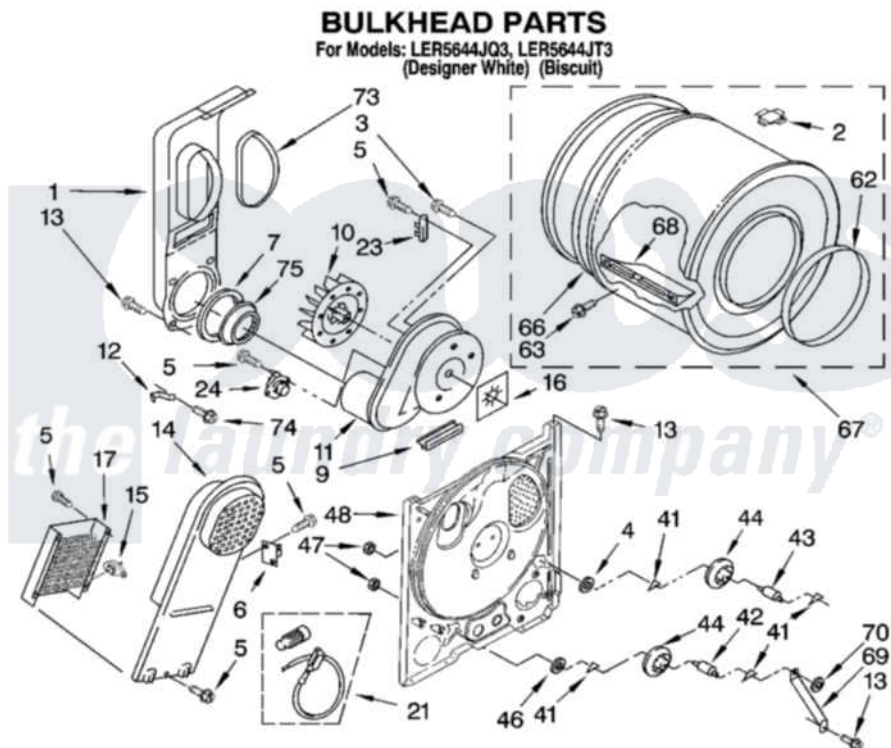

Whirlpool LER5644JQ3 03 - BULKHEAD PARTS

8180300

5

Whirlpool [Residential Whirlpool LER5644JQ3 Dryer Parts](#) Parts Diagram 03 - BULKHEAD PARTS
Click on the part number to view part

Item	Original Part Number	Replaced By	Status	Part Description
1	694283	279505		Chute
2	8066086			Plug, Drum Hole
3	3390647	488729		Screw
4	3388703			Washer, Support
5	90767			Screw, 8A X 3/8 HeX Washer Head Tapping
6	3977393	279816		Cutoff-Tml
7	347139			Seal, Lint Chute
9	3392247	686889		Pad
10	694089			Wheel, Blower
11	8557384	8577230		Housing, Blower
12	3398161			CLIP
13	343641	681414		Screw, 10AB X 1/2
14	8541818			Box, Heater
15	3977767			Thermostat, High Limit 250 F
16	3394196			Seal, Blower Shaft
17	3403585	279838		Element

21	279457		Wire Kit, Terminal
23	3392519		Thermal Limiter
24	3387134		Thermostat, Internal-Bias
41	690997		Washer, Thrust
42	3399506	W10359270	Shaft, Drum Roller Threads
43	3399507	W10359269	Shaft, Drum Roller Threads
44	3397588	349241T	Support
46	348197		Washer, Support
47	3359452		Nut, Lock
48	8529955	279793	Bulkhead
62	3394509		Ring, Bearing
63	97787	W10109200	Screw, Baffle Mounting
66	8066085	239087	Seal
67	3396777	697760	Drum
68	342847		Baffle, Drum
69	3976435		Bracket, Support
70	90296		Nut, Push On
73	339956		Seal, Air Duct To Bulkhead
74	489463		Screw, 8-18 X 1/16
75	696302		Shield, Exhaust