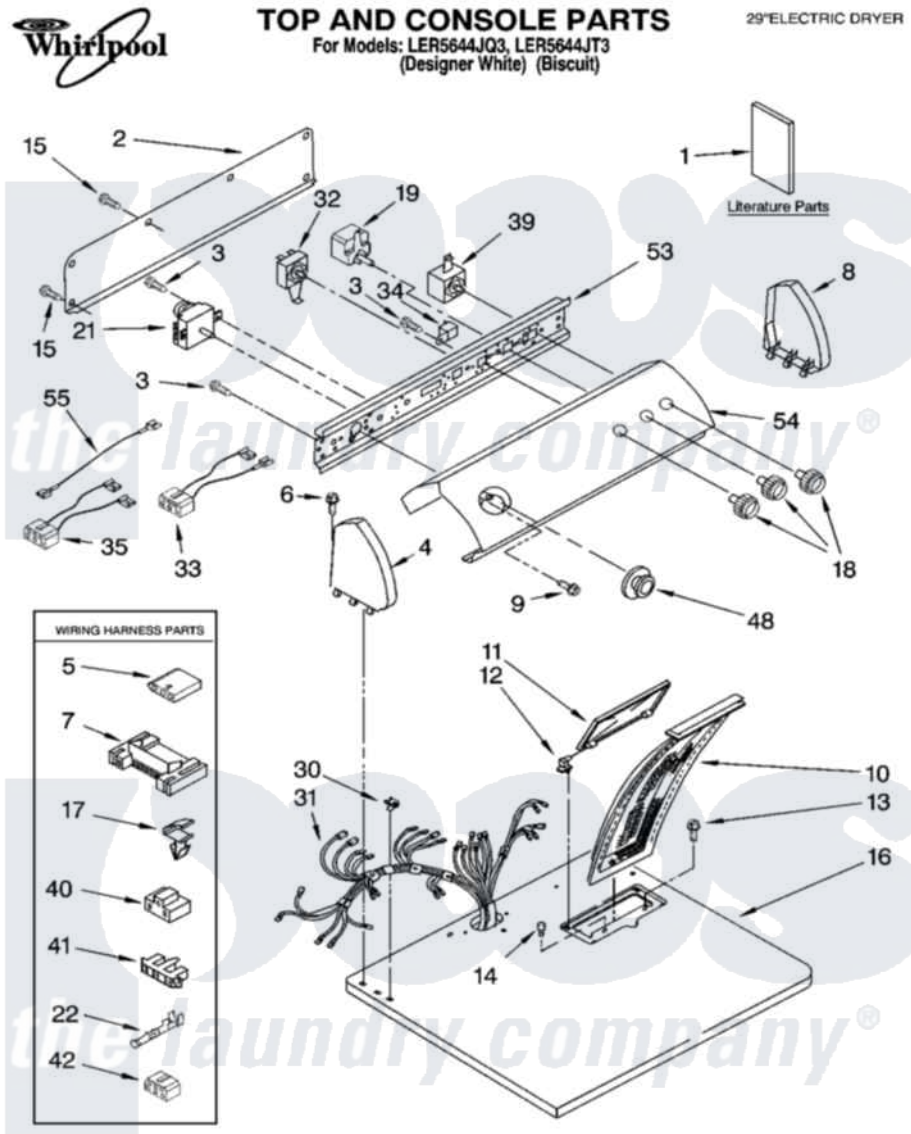

Whirlpool LER5644JT3 01 - TOP AND CONSOLE PARTS

03-04 Litho in U.S.A. (djc)

1

Part No. 8180300

Whirlpool Residential Whirlpool LER5644JT3 Dryer Parts Parts Diagram 01 - TOP AND CONSOLE PARTS
 Click on the part number to view part

Item	Original Part Number	Replaced By	Status	Part Description
1	LIT8522243		Not Available	Literature Parts (Guide, Use & Care)
"	LIT8522245		Not Available	Literature Parts (Sheet, Cycle Feature (For Model LEQ5000KQ1))
"	LIT8535829		Not Available	Literature Parts (Instructions, Installation)
"	LIT3979703		Not Available	Literature Parts (Label, Wiring Diagram)
"	N/A		Not Available	Following May Be Purchased
"	N/A		Not Available	DO-IT-YOURSELF REPAIR MANUALS
"	677818		Not Available	Manual, Do-It- Yourself Repair (Dryer)
2	8274261			Do-It-Yourself Repair Manuals
3	3390646	W10139210		Screw, 8-18 X 5/16
4	8271365	279962		Endcap
"	8271368	279965		Endcap
5	3936144			Do-It-Yourself Repair Manuals