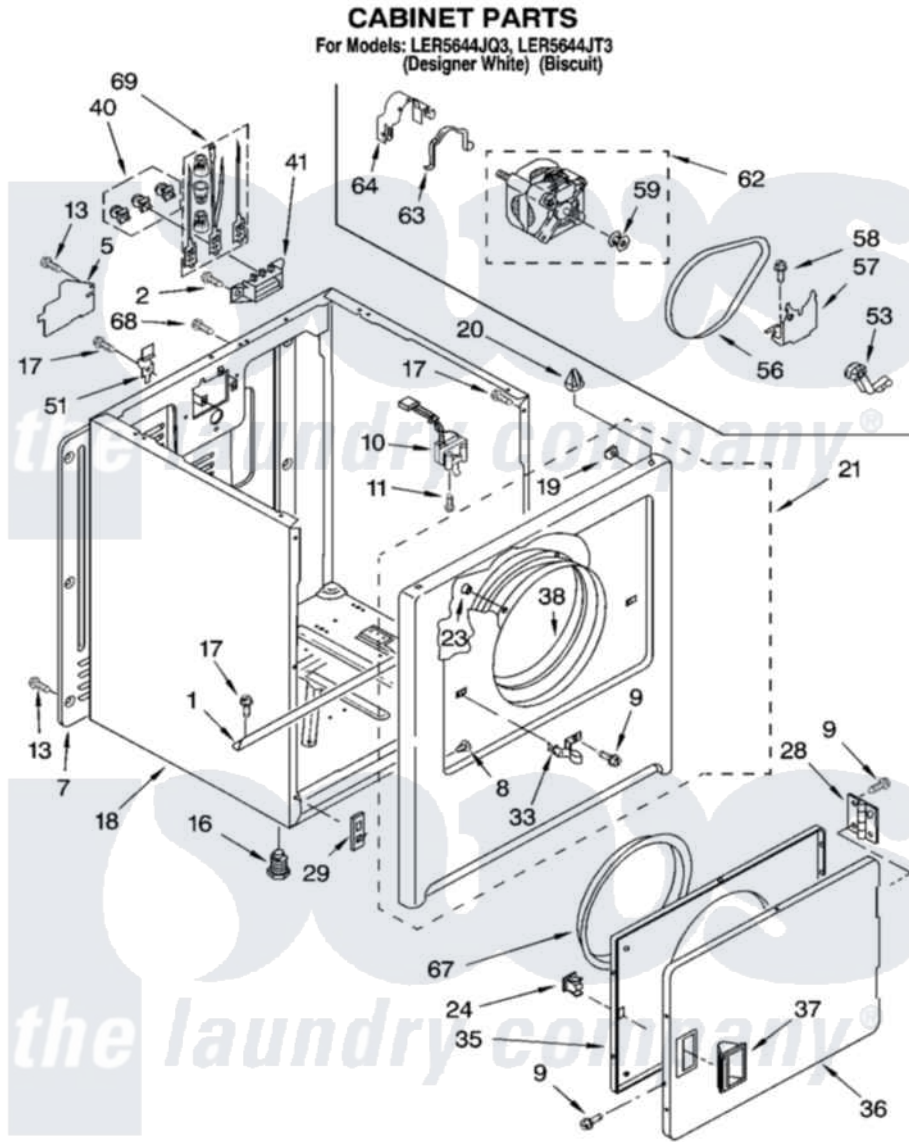

Whirlpool LER5644JT3 02 - CABINET PARTS

8180300

3

Whirlpool [Residential Whirlpool LER5644JT3 Dryer Parts](#) Parts Diagram 02 - CABINET PARTS
Click on the part number to view part

Item	Original Part Number	Replaced By	Status	Part Description
1	8541400			Bracket, Cabinet
2	3393008	308685		Side Trim)
5	3396795			Cover, Terminal Block
7	3396807	280040		Panel-Rear
8	3404413			Plug, Hinge Hole
"	3404415			Plug, Hinge Hole
9	342055	488627		Screw
10	3406104	3406105		Door Switch Assembly
11	697773	3395530		Screw
13	693995			Screw, Hex Head
16	3392100	49621		Feet-Leveling
"	279810			Foot-Optional
17	343641	681414		Screw, 10AB X 1/2
18	8530603	8533643		Cabinet
"	8530606	3977306		Cabinet
19	98234			Clip, U-Bend

20	690363	18776	Lock, Front Top
21	3403571	279844	Panel
"	3403576	279931	Panel
23	685203	279220	Clip
24	690081	279570	Latch
28	3405514	W10362431	Hinge And Pin Assembly
29	3394083		Clip, Front Panel
33	696144	279570	Latch
35	3403371		Door, Inner
36	3403361		Door Front
"	3403363		Door, Front
37	3405184		Handle, Door
"	3405189		Handle, Door
38	8066124	279264	Air Channel Box
40	279393		Terminal Block Screw Kit
41	3397659		Block, Terminal
51	238088	8066217	Hinge, Top
53	691366		Idler And Pulley Assembly
56	8066065	341241	Belt
57	348780		Base, Motor
58	3400500		Bolt, 3405245 5/16-18 X 3/4
59	3394341	W10299847	Pulley-Motor
62	8538262	279827	Motor-Drve
63	660658		Clamp, Motor Mounting 343481 685441
64	3404162		Clamp, Motor
67	3405245		5/16-18 X 3/4
68	697776	4331106	Screw, No.10-32 X 7/16
69	279318		Terminal Tinned And Brass Panel