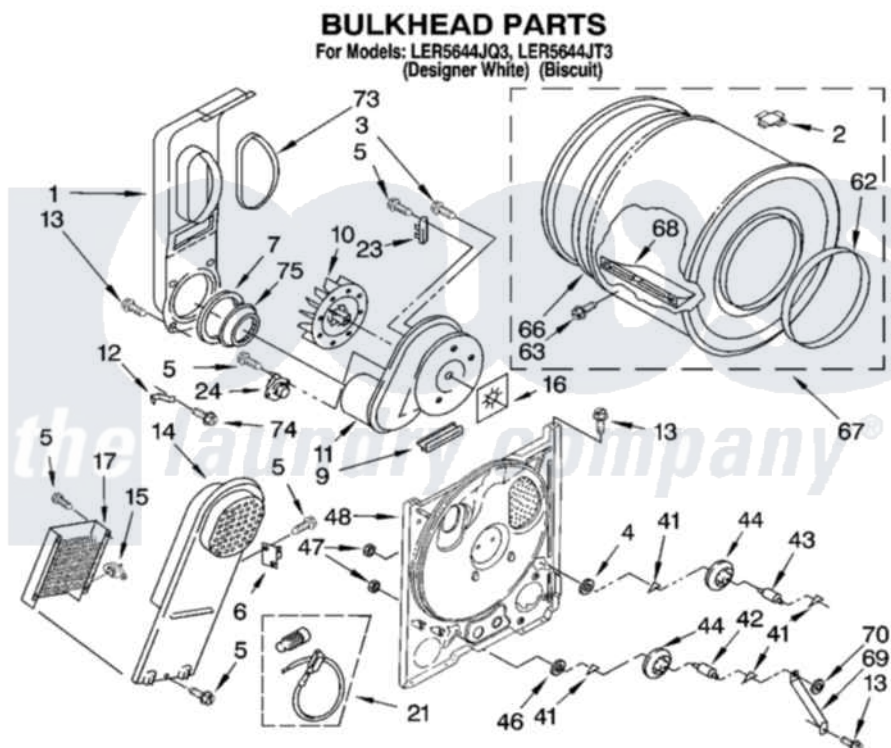

Whirlpool LER5644JT3 03 - BULKHEAD PARTS

8180300

5

Whirlpool [Residential Whirlpool LER5644JT3 Dryer Parts](#) Parts Diagram 03 - BULKHEAD PARTS

[Click on the part number to view part](#)

Item	Original Part Number	Replaced By	Status	Part Description
1	694283	279505		Chute
2	8066086			Plug, Drum Hole
3	3390647	488729		Screw
4	3388703			Washer, Support
5	90767			Screw, 8A X 3/8 HeX Washer Head Tapping
6	3977393	279816		Cutoff-Tml
7	347139			Seal, Lint Chute
9	3392247	686889		Pad
10	694089			Wheel, Blower
11	8557384	8577230		Housing, Blower
12	3398161			CLIP
13	343641	681414		Screw, 10AB X 1/2
14	8541818			Box, Heater
15	3977767			Thermostat, High Limit 250 F
16	3394196			Seal, Blower Shaft
17	3403585	279838		Element

21	279457		Wire Kit, Terminal
23	3392519		Thermal Limiter
24	3387134		Thermostat, Internal-Bias
41	690997		Washer, Thrust
42	3399506	W10359270	Shaft, Drum Roller Threads
43	3399507	W10359269	Shaft, Drum Roller Threads
44	3397588	349241T	Support
46	348197		Washer, Support
47	3359452		Nut, Lock
48	8529955	279793	Bulkhead
62	3394509		Ring, Bearing
63	97787	W10109200	Screw, Baffle Mounting
66	8066085	239087	Seal
67	3396777	697760	Drum
68	342847		Baffle, Drum
69	3976435		Bracket, Support
70	90296		Nut, Push On
73	339956		Seal, Air Duct To Bulkhead
74	489463		Screw, 8-18 X 1/16
75	696302		Shield, Exhaust