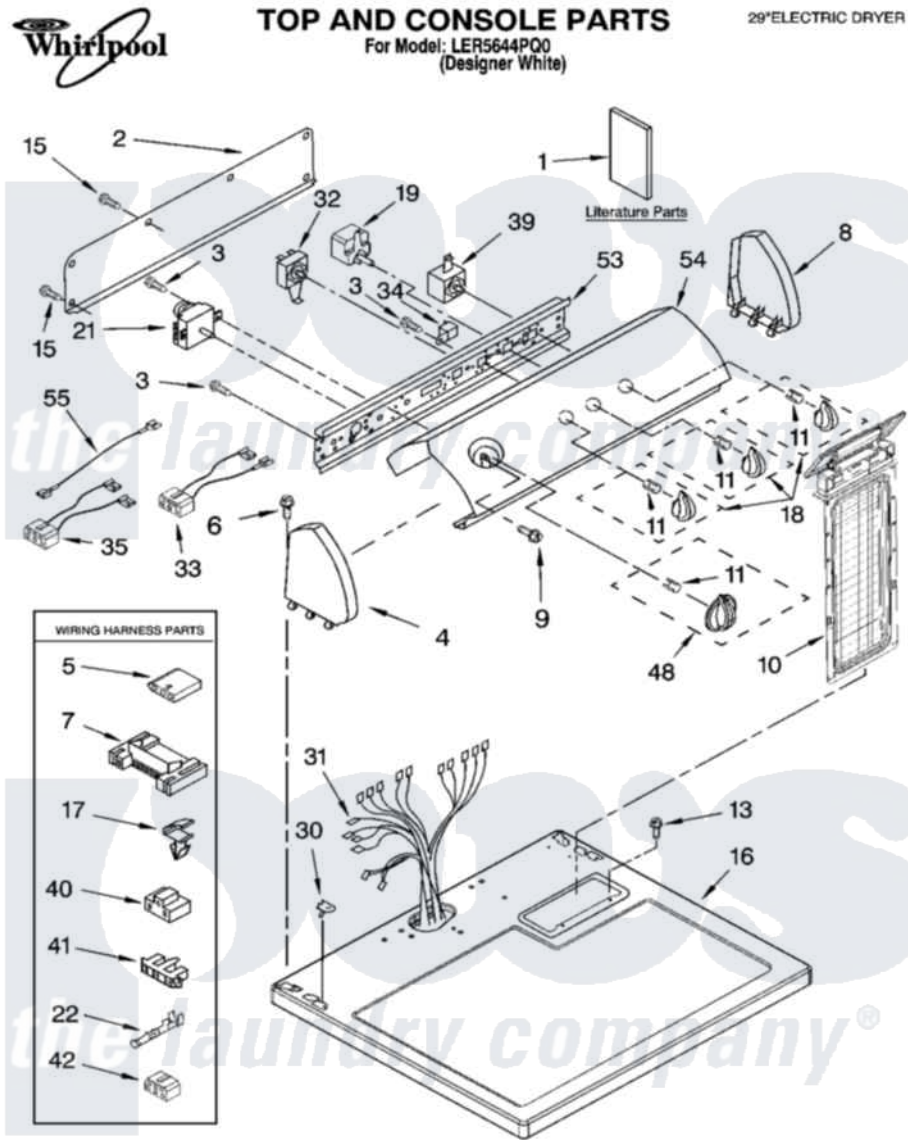

Whirlpool LER5644PQ0 01 - TOP AND CONSOLE PARTS

5-04 Litho in U.S.A. (djc)

1

Part No. 8180394

Whirlpool Residential Whirlpool LER5644PQ0 Dryer Parts Parts Diagram 01 - TOP AND CONSOLE PARTS
 Click on the part number to view part

Item	Original Part Number	Replaced By	Status	Part Description
1	8522243		Not Available	Use And Care Guide
"	8533770		Not Available	Sheet, Cycle Feature
"	8535829		Not Available	Instructions, Installation
"	3979703		Not Available	Wiring Diagram
"	N/A		Not Available	Following May Be Purchased
"	N/A		Not Available	DO-IT-YOURSELF REPAIR MANUALS
"	677818		Not Available	Manual, Do-It- Yourself Repair (Dryer)
2	8274261			Do-It-Yourself Repair Manuals
3	3390646	W10139210		Screw, 8-18 X 5/16
4	8271365	279962		Endcap
5	3936144			Do-It-Yourself Repair Manuals
6	388326			Screw, 8-18 X 1.25
7	3395683			Receptacle, Multi-Terminal
8	8271359	279962		Endcap
9	3400859			Screw, Grounding

10	8557861		Screen, Lint
11	8536939		Clip, Knob
13	688983	487240	Screw, For Mtg. Service Capacitor
15	693995		Screw, Hex Head
16	8557930	8563985	Top
17	3394427		Clip-Harness
18	8544935		Knob, Control
19	3405156		Switch, Rotary
21	3979618		Timer Assembly
22	94614		Terminal
30	357213		Nut, Push-In
31	8299871	8576502	Harness, Wiring
32	3399639		Switch, Rotary Temperature
33	3397695		Wire, Jumper
34	694419		Mini-Buzzer
35	3396029	8539893	Wire, Jumper
39	3398095		Switch, Push-To-Start
40	3401144		Connector
41	3397269		Connector, Timer
42	3347243		Block, Disconnect
48	8544955		Timer Knob Assembly
53	8271418		Bracket, Control
54	8545976		Panel, Control
55	3401684		Jumper, Wire
"	N/A	Not Available	ACCESSORY PARTS
"	279948	4392065	Kit, Dryer Repair
"	8522199		Accessory Parts
"	689790		Dry Rack
"	72017		Paint, Touch-Up
"	350930		Paint, Pressurized Spray B
"	350938		Paint, Pressurized Spray B
"	799344		Paint, Touch-Up)