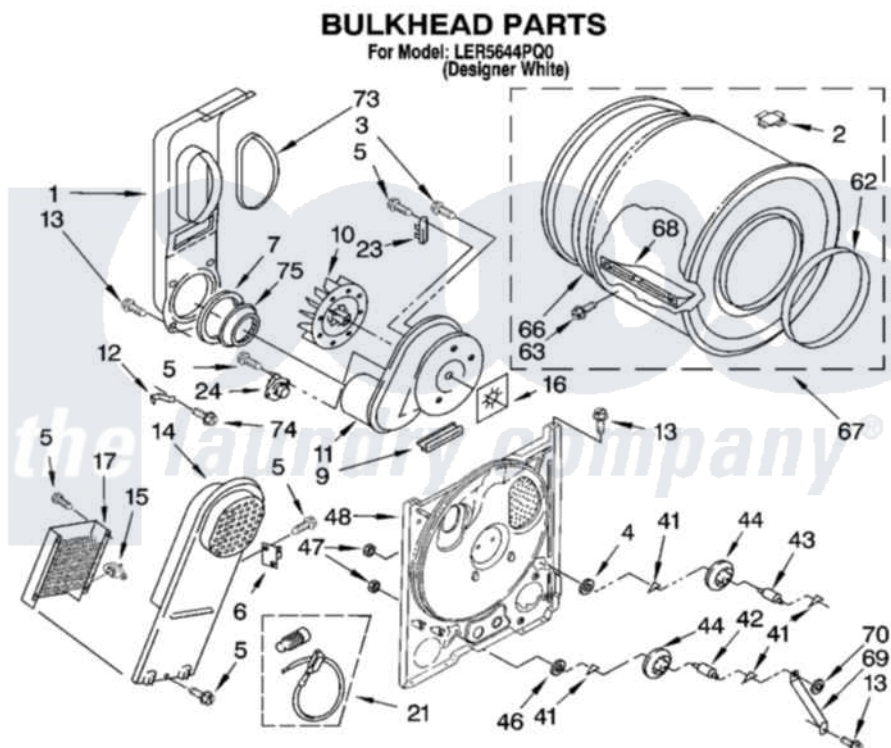

Whirlpool LER5644PQ0 03 - BULKHEAD PARTS

8180394

5

Whirlpool [Residential Whirlpool LER5644PQ0 Dryer Parts](#) Parts Diagram 03 - BULKHEAD PARTS

[Click on the part number to view part](#)

Item	Original Part Number	Replaced By	Status	Part Description
1	694283	279505		Chute
2	8066086			Plug, Drum Hole
3	3390647	488729		Screw
4	3388703			Washer, Support
5	90767			Screw, 8A X 3/8 HeX Washer Head Tapping
6	3977393	279816		Cutoff-Tml
7	347139			Seal, Lint Chute
9	3392247	686889		Pad
10	694089			Wheel, Blower
11	8557384	8577230		Housing, Blower
12	3398161			CLIP
13	343641	681414		Screw, 10AB X 1/2
14	8541818			Box, Heater
15	3977767			Thermostat, High Limit 250 F
16	3394196			Seal, Blower Shaft
17	3403585	279838		Element

21	279457		Wire Kit, Terminal
23	3392519		Thermal Limiter
24	3387134		Thermostat, Internal-Bias
41	690997		Washer, Thrust
42	3399506	W10359270	Shaft, Drum Roller Threads
43	3399507	W10359269	Shaft, Drum Roller Threads
44	3397588	349241T	Support
46	348197		Washer, Support
47	3359452		Nut, Lock
48	8529955	279793	Bulkhead
62	3394509		Ring, Bearing
63	97787	W10109200	Screw, Baffle Mounting
66	8066085	239087	Seal
67	3396777	697760	Drum
68	342847		Baffle, Drum
69	3976435		Bracket, Support
70	90296		Nut, Push On
73	339956		Seal, Air Duct To Bulkhead
74	489463		Screw, 8-18 X 1/16
75	696302		Shield, Exhaust