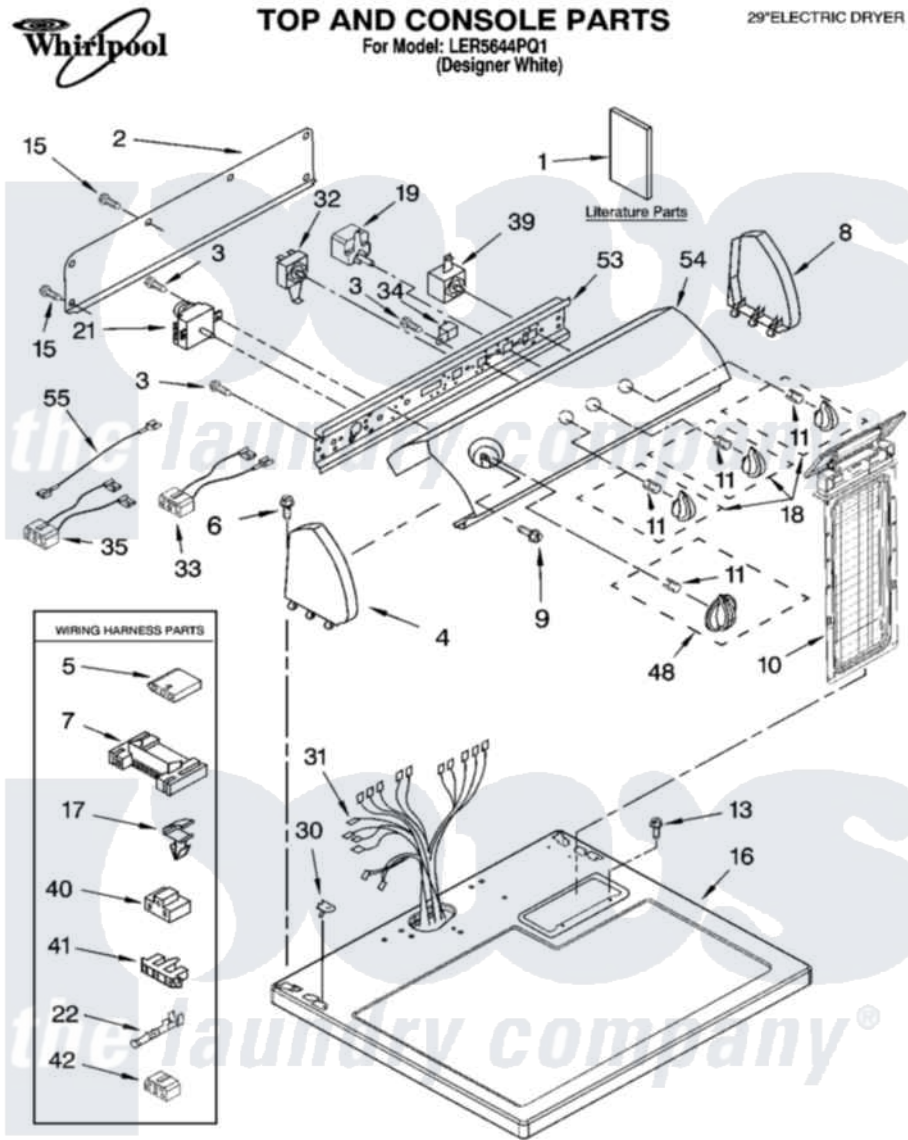

Whirlpool LER5644PQ1 01 - TOP AND CONSOLE PARTS

10-05 Litho in U.S.A. (LT)

1

Part No. 8180857

Whirlpool Residential Whirlpool LER5644PQ1 Dryer Parts Parts Diagram 01 - TOP AND CONSOLE PARTS
 Click on the part number to view part

Item	Original Part Number	Replaced By	Status	Part Description
1	8578183		Not Available	Use And Care Guide
"	8533770		Not Available	Sheet, Cycle Feature
"	8577188		Not Available	Instructions, Installation
"	3979703		Not Available	Wiring Diagram
"	N/A		Not Available	Following May Be Purchased
"	N/A		Not Available	DO-IT-YOURSELF REPAIR MANUALS
"	677818		Not Available	Manual, Do-It- Yourself Repair (Dryer)
2	8274261			Do-It-Yourself Repair Manuals
3	8533971	90767		Screw, 8A X 3/8 HeX Washer Head Tapping
4	8271365	279962		Endcap
5	3936144			Do-It-Yourself Repair Manuals
6	388326			Screw, 8-18 X 1.25
7	3395683			Receptacle, Multi-Terminal
8	8271359	279962		Endcap

9	8533951	3400859	Screw, Grounding
10	8557861		Screen, Lint
11	8536939		Clip, Knob
13	688983	487240	Screw, For Mtg. Service Capacitor
15	693995		Screw, Hex Head
16	8557930	8563985	Top
17	3394427		Clip-Harness
18	8544935		Knob, Control
19	3405156		Switch, Rotary
21	3979618		Timer Assembly
22	94614		Terminal
30	357213		Nut, Push-In
31	8299871	8576502	Harness, Wiring
32	3399639		Switch, Rotary Temperature
33	3397695		Wire, Jumper
34	694419		Mini-Buzzer
35	3396029	8539893	Wire, Jumper
39	3398095		Switch, Push-To-Start
40	3401144		Connector
41	3397269		Connector, Timer
42	3347243		Block, Disconnect
48	8544955		Timer Knob Assembly
53	8271418		Bracket, Control
54	8545976		Panel, Control
55	3401684		Jumper, Wire