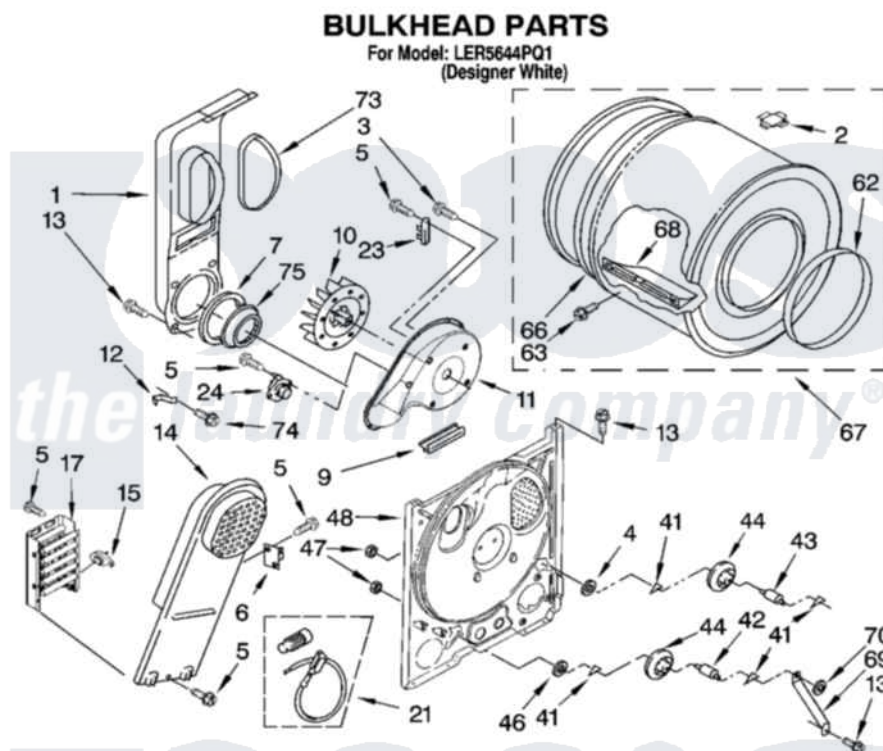

Whirlpool LER5644PQ1 03 - BULKHEAD PARTS, OPTIONAL PARTS (NOT INCLUDED)

8180857

5

Whirlpool [Residential Whirlpool LER5644PQ1 Dryer Parts](#) Parts Diagram 03 - BULKHEAD PARTS, OPTIONAL PARTS (NOT INCLUDED)

[Click on the part number to view part](#)

Item	Original Part Number	Replaced By	Status	Part Description
1	694283	279505		Chute
2	8066086			Plug, Drum Hole
3	3390647	488729		Screw
4	3388703			Washer, Support
5	90767			Screw, 8A X 3/8 HeX Washer Head Tapping
6	3977393	279816		Cutoff-Tml
7	347139			Seal, Lint Chute
9	3392247	686889		Pad
10	694089			Wheel, Blower
11	8577230			Housing, Blower
12	3398161			CLIP
13	343641	681414		Screw, 10AB X 1/2
14	8541818			Box, Heater
15	3977767			Thermostat, High Limit 250 F

17	8565582	279838	Element
21	279457		Wire Kit, Terminal
23	3392519		Thermal Limiter
24	3387134		Thermostat, Internal-Bias
41	690997		Washer, Thrust
42	3399506	W10359270	Shaft, Drum Roller Threads
43	3399507	W10359269	Shaft, Drum Roller Threads
44	3397590	349241T	Support
46	348197		Washer, Support
47	3359452		Nut, Lock
48	8529955	279793	Bulkhead
62	3394509		Ring, Bearing
63	97787	W10109200	Screw, Baffle Mounting
66	8066085	239087	Seal
67	3396777	697760	Drum
68	342847		Baffle, Drum
69	3976435		Bracket, Support
70	90296		Nut, Push On
73	339956		Seal, Air Duct To Bulkhead
74	489463		Screw, 8-18 X 1/16
75	696302		Shield, Exhaust
	N/A	Not Available	ACCESSORY PARTS
"	279948	4392065	Kit, Dryer Repair
"	8522199		Accessory Parts
"	689790		Dry Rack
"	72017		Paint, Touch-Up
"	350930		Paint, Pressurized Spray B
"	350938		Paint, Pressurized Spray B
"	799344		Paint, Touch-Up)