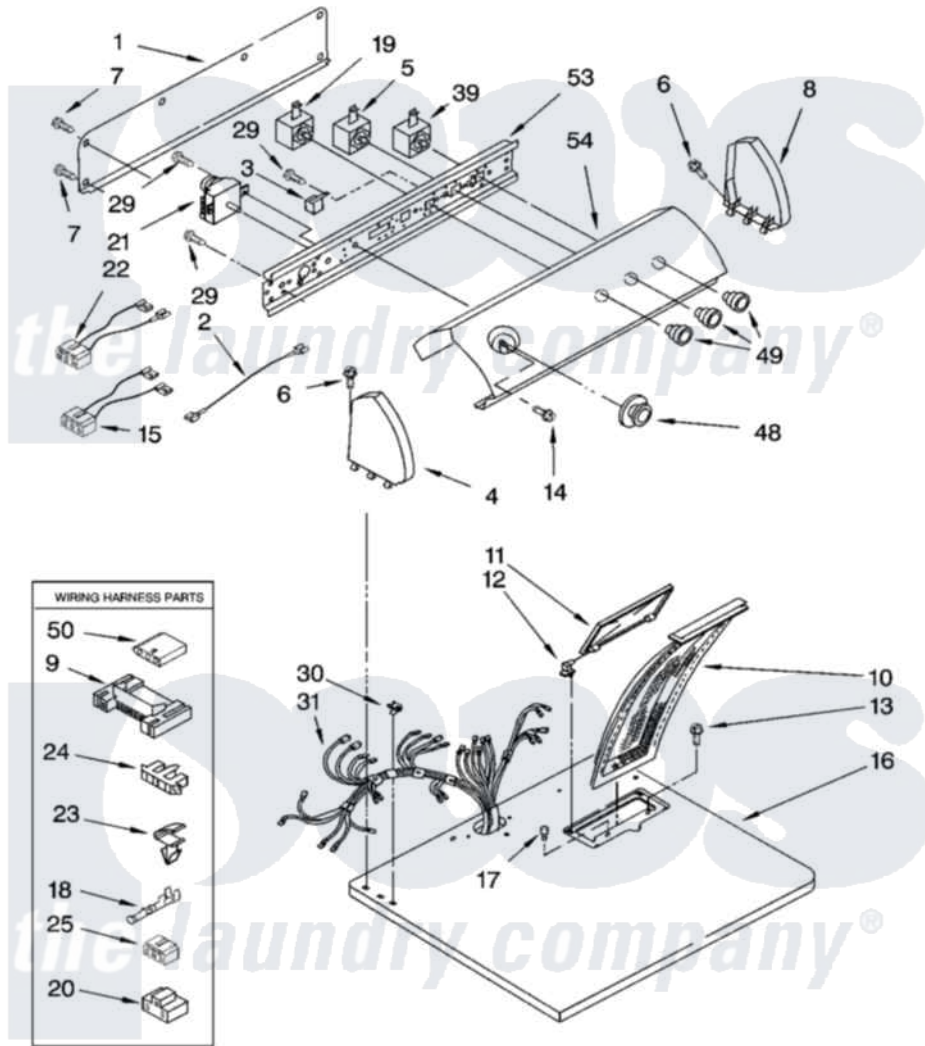

Whirlpool LER6611LQ1 02 - TOP AND CONSOLE PARTS

TOP AND CONSOLE PARTS

For Model: LER6611LQ1
(Designer White)

8180301

3

Whirlpool Residential Whirlpool LER6611LQ1 Dryer Parts Parts Diagram 02 - TOP AND CONSOLE PARTS
Click on the part number to view part

Item	Original Part Number	Replaced By	Status	Part Description
1	8274261			Do-It-Yourself Repair Manuals
2	3401684			Jumper, Wire
3	694419			Mini-Buzzer
4	8271365	279962		Endcap
5	3405156			Switch, Rotary
6	388326			Screw, 8-18 X 1.25
7	693995			Screw, Hex Head
8	8271359	279962		Endcap
9	3395683			Receptacle, Multi-Terminal
10	349639			HANDLE AND LINT SCREEN ASSEMBLY
11	8283378			Cover, Lint Screen
12	3978605	W10044470		Hinge, RH
"	3978606			Hinge, Lint Lid
13	688983	487240		Screw, For Mtg. Service Capacitor
14	3400859			Screw, Grounding

15	3396029	8539893	Wire, Jumper
16	8271390	8521918	Top
17	297535	17258	Bumper
18	94614		Terminal
19	3399639		Switch, Rotary Temperature
20	3401144		Connector
21	3979618		Timer Assembly
22	3397695		Wire, Jumper
23	3394427		Clip-Harness
24	3397269		Connector, Timer
25	3347243		Block, Disconnect
29	3390646	W10139210	Screw, 8-18 X 5/16
30	357213		Nut, Push-In
31	8299873	8576503	Harness, Wiring
39	3398095		Switch, Push-To-Start
48	8312687	3957754	Timer Knob Assembly
49	8271339	3957799	Knob, Control
50	3936144		Do-It-Yourself Repair Manuals
53	8271418		Bracket, Control
54	8532621		Panel, Control
"	N/A	Not Available	ACCESSORY PARTS
"	279948	4392065	Kit, Dryer Repair
"	8522199		Accessory Parts
"	3404351		Accessory Parts
"	72017		Paint, Touch-Up
"	350930		Paint, Pressurized Spray B
"	350938		Paint, Pressurized Spray B
"	799344		Paint, Touch-Up)