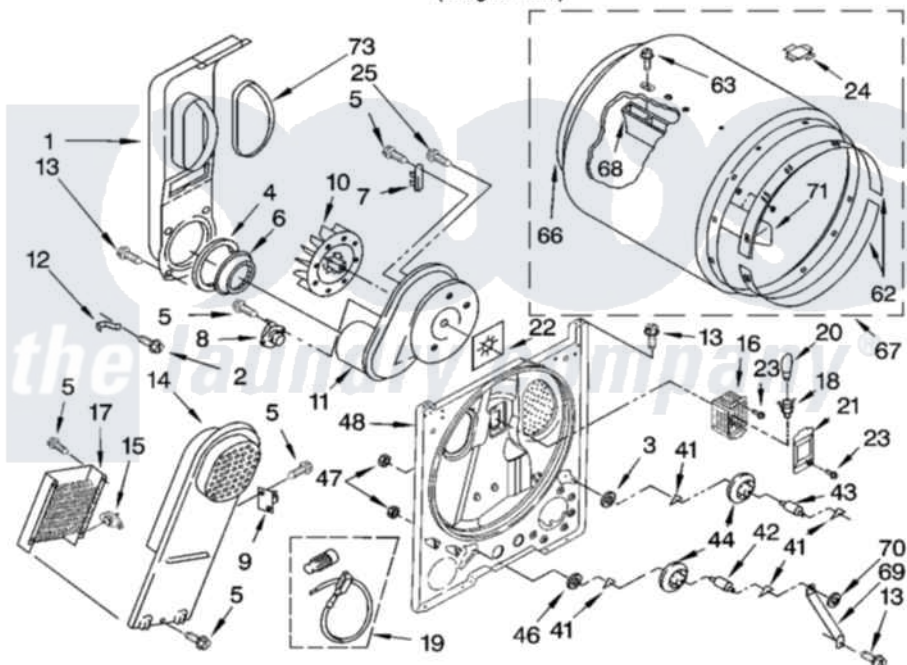

Whirlpool LER6611LQ1 03 - BULKHEAD PARTS

BULKHEAD PARTS

For Model: LER6611LQ1
(Designer White)

8180301

5

Whirlpool [Residential Whirlpool LER6611LQ1 Dryer Parts](#) Parts Diagram 03 - BULKHEAD PARTS
Click on the part number to view part

Item	Original Part Number	Replaced By	Status	Part Description
1	348368			Lint Chute Assembly
2	489463			Screw, 8-18 X 1/16
3	3388703			Washer, Support
4	347139			Seal, Lint Chute
5	90767			Screw, 8A X 3/8 HeX Washer Head Tapping
6	696302			Shield, Exhaust
7	3392519			Thermal Limiter
8	3387134			Thermostat, Internal-Bias
9	3977393	279816		Cutoff-Tml
10	694089			Wheel, Blower
11	8557384	8577230		Housing, Blower
12	8066155			Clip, Heater Box
13	343641	681414		Screw, 10AB X 1/2
14	8541818			Box, Heater
15	3977767			Thermostat, High Limit 250 F
16	3977373			Bracket, Drum Light

17	3403585	279838	Element
18	3403634	W10136369	Socket, Drum Light Assembly
19	279457		Wire Kit, Terminal
20	3406124	22002263	Lamp
21	3402841	8532165	Lens, Drum Light
22	3394196		Seal, Blower Shaft
23	487909	488729	Screw
24	8066086		Plug, Drum Hole
25	3390647	488729	Screw
41	690997		Washer, Thrust
42	3399506	W10359270	Shaft, Drum Roller Threads
43	3399507	W10359269	Shaft, Drum Roller Threads
44	3397588	349241T	Support
46	348197		Washer, Support
47	3359452		Nut, Lock
48	3403493	279798	Bulkhead
62	692526	279441	BeaRng-Rng
63	97787	W10109200	Screw, Baffle Mounting
66	3406130	279857	Seal
67	695587		Drum Assembly
68	692490		Baffle, Drum
69	3976434		Bracket, Support Shaft
70	90296		Nut, Push On
71	3403636		Baffle, Drum
73	339956		Seal, Air Duct To Bulkhead