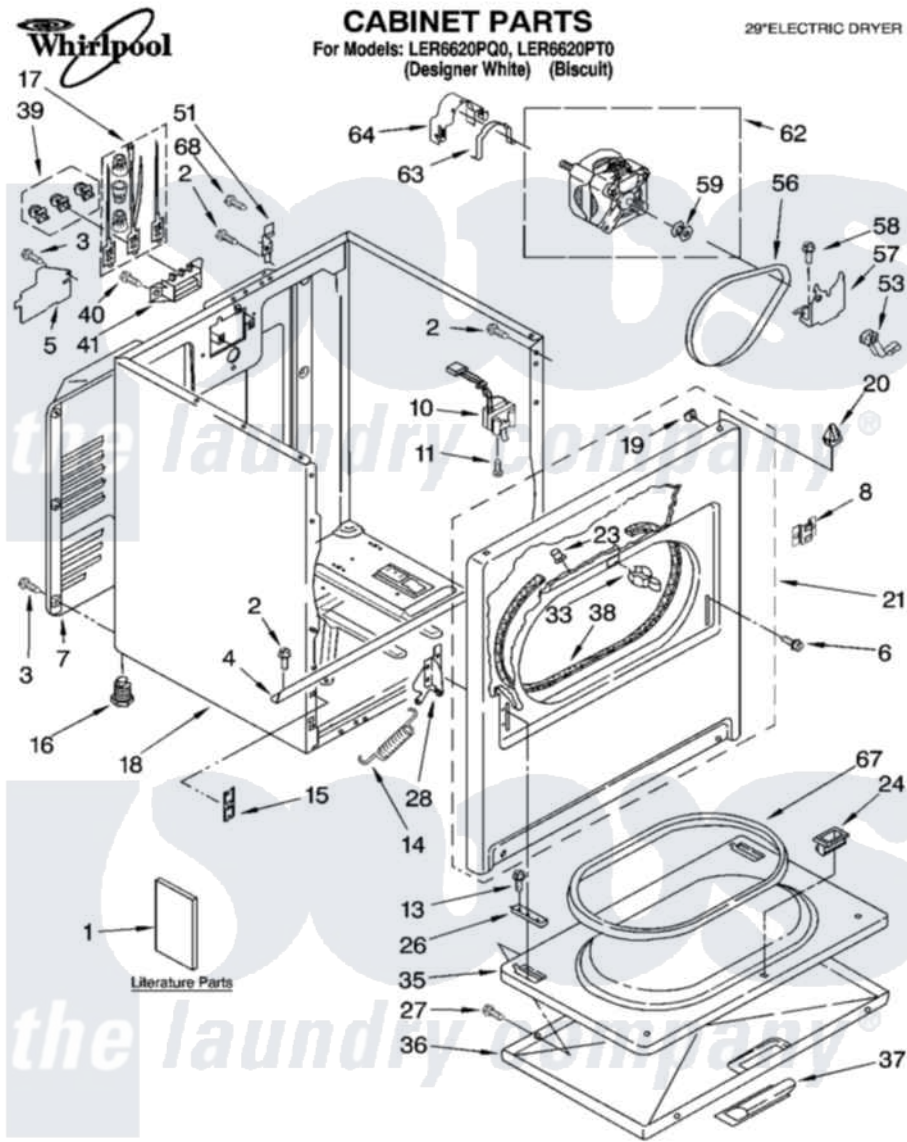

Whirlpool LER6620PQ0 01 - CABINET PARTS

03-04 Litho in U.S.A. (djc)

1

Part No. 8180259

Whirlpool Residential Whirlpool LER6620PQ0 Dryer Parts Parts Diagram 01 - CABINET PARTS

Click on the part number to view part

Item	Original Part Number	Replaced By	Status	Part Description
1	LIT8535829		Not Available	Literature Parts (Instructions, Installation)
"	LIT8522243		Not Available	Literature Parts (Guide, Use & Care)
"	LIT8533770		Not Available	Literature Parts (Sheet, Cycle Feature)
"	LIT8528187		Not Available	Literature Parts (Wiring Diagram)
"	N/A		Not Available	Following May Be Purchased
"	N/A		Not Available	DO-IT-YOURSELF REPAIR MANUALS
"	LIT677818	677818L		Diy
2	343641	681414		Screw, 10AB X 1/2
3	693995			Screw, Hex Head
4	8541400			Bracket, Cabinet
5	3396795			Cover, Terminal Block
6	342043	486146		Screw
7	3396805	280043		Panel-Rear