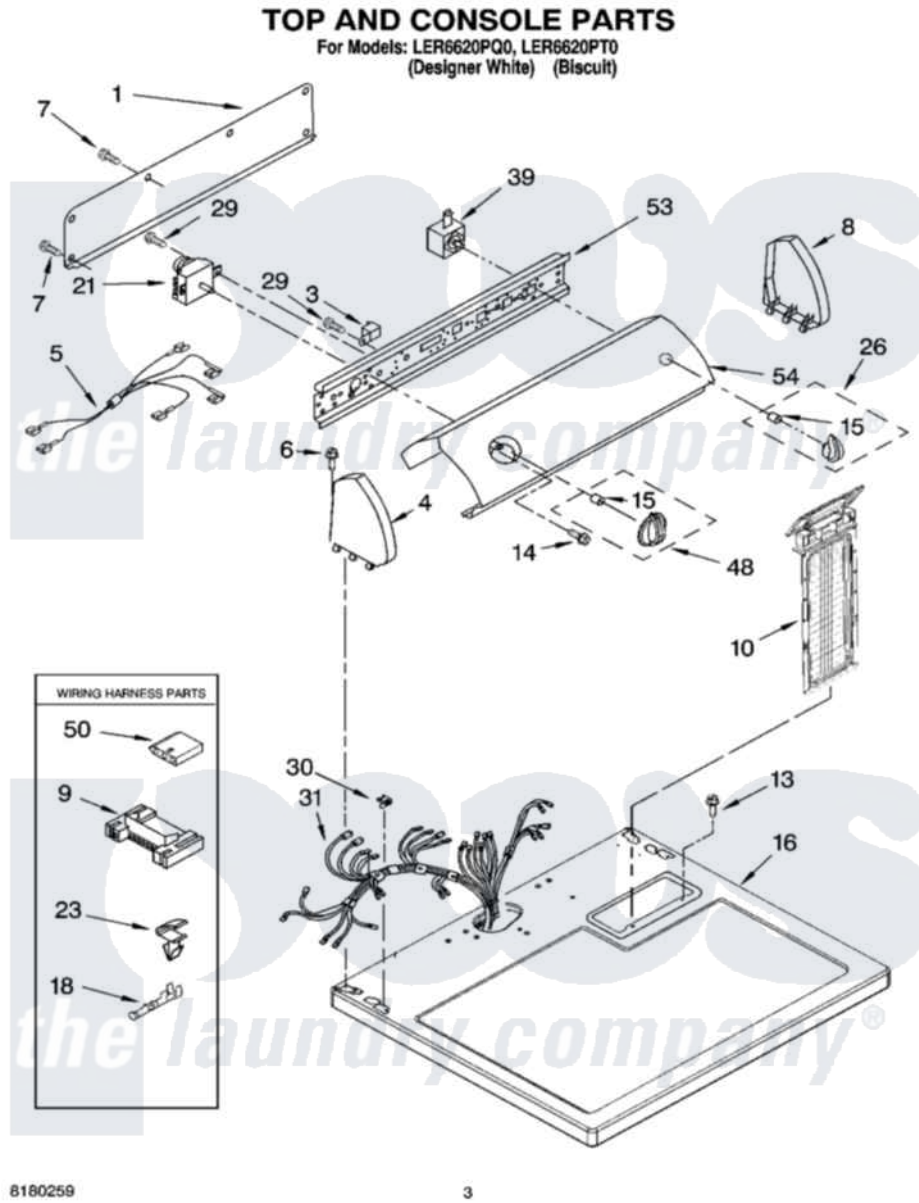

Whirlpool LER6620PQ0 02 - TOP AND CONSOLE PARTS

Whirlpool [Residential Whirlpool LER6620PQ0 Dryer Parts](#) Parts Diagram 02 - TOP AND CONSOLE PARTS
Click on the part number to view part

Item	Original Part Number	Replaced By	Status	Part Description
1	8274261			Do-It-Yourself Repair Manuals
3	694419			Mini-Buzzer
4	8271365	279962		Endcap
"	8271368	279965		Endcap
5	8539888			Jumper, Wire
6	388326			Screw, 8-18 X 1.25
7	693995			Screw, Hex Head
8	8271359	279962		Endcap
"	8271362	279965		Endcap
9	3395683			Receptacle, Multi-Terminal
10	8557857			Screen, Lint
"	8557858			Screen, Lint
13	688983	487240		Screw, For Mtg. Service Capacitor
14	3400859			Screw, Grounding
15	8536939			Clip, Knob
16	8557930	8563985		Top

"	8557931	8563986	Top
18	94614		Terminal
21	8299778		Timer, 60 Hz
23	3394427		Clip-Harness
26	8544935		Knob, Control
"	8544936		Knob, Control
29	3390646	W10139210	Screw, 8-18 X 5/16
30	357213		Nut, Push-In
31	8299867	W10450292	Harness, Wiring
39	3404233		Switch, Push-To-Start
48	8544955		Timer Knob Assembly
"	8544956		Timer Knob Assembly
50	3936144		Do-It-Yourself Repair Manuals
53	8271418		Bracket, Control
54	8545966		Panel, Control
"	8546011		Panel, Control
"	N/A	Not Available	ACCESSORY PARTS
"	279948	4392065	Kit, Dryer Repair
"	3404351		Accessory Parts
"	8522199		Accessory Parts
"	72017		Paint, Touch-Up
"	4392899		Paint, Touch-Up
"	350930		Paint, Pressurized Spray B
"	4392901		Paint, Pressurized Spray
"	350938		Paint, Pressurized Spray B
"	799344		Paint, Touch-Up)
"	4392900		Paint, Bulk)