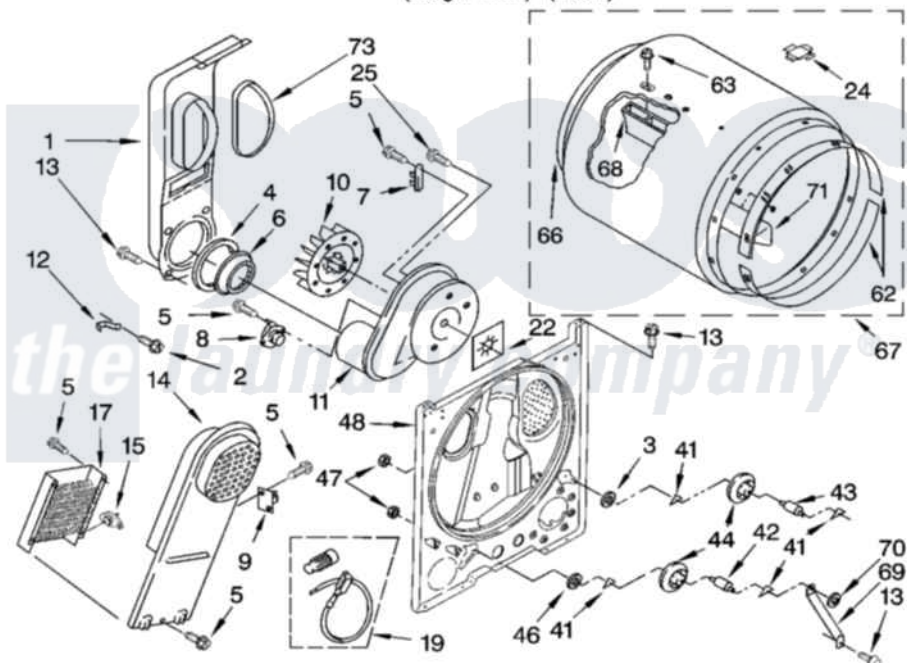

Whirlpool LER6620PQ0 03 - BULKHEAD PARTS

BULKHEAD PARTS

For Models: LER6620PQ0, LER6620PT0
(Designer White) (Biscuit)

8180259

5

Whirlpool [Residential Whirlpool LER6620PQ0 Dryer Parts](#) Parts Diagram 03 - BULKHEAD PARTS

[Click on the part number to view part](#)

Item	Original Part Number	Replaced By	Status	Part Description
1	348368			Lint Chute Assembly
2	489463			Screw, 8-18 X 1/16
3	3388703			Washer, Support
4	347139			Seal, Lint Chute
5	90767			Screw, 8A X 3/8 HeX Washer Head Tapping
6	696302			Shield, Exhaust
7	3392519			Thermal Limiter
8	3387134			Thermostat, Internal-Bias
9	3977393	279816		Cutoff-Tml
10	694089			Wheel, Blower
11	8557384	8577230		Housing, Blower
12	8066155			Clip, Heater Box
13	343641	681414		Screw, 10AB X 1/2
14	3397566	8541818		Box, Heater
15	3977767			Thermostat, High Limit 250 F
17	3403585	279838		Element

19	279457		Wire Kit, Terminal
22	3394196		Seal, Blower Shaft
24	8066086		Plug, Drum Hole
25	3390647	488729	Screw
41	690997		Washer, Thrust
42	3399506	W10359270	Shaft, Drum Roller Threads
43	3399507	W10359269	Shaft, Drum Roller Threads
44	3397588	349241T	Support
46	348197		Washer, Support
47	3359452		Nut, Lock
48	3403491	279796	Bulkhead
62	692526	279441	BeaRng-Rng
63	97787	W10109200	Screw, Baffle Mounting
66	3406130	279857	Seal
67	695587		Drum Assembly
68	692490		Baffle, Drum
69	3976434		Bracket, Support Shaft
70	90296		Nut, Push On
71	3403636		Baffle, Drum
73	339956		Seal, Air Duct To Bulkhead