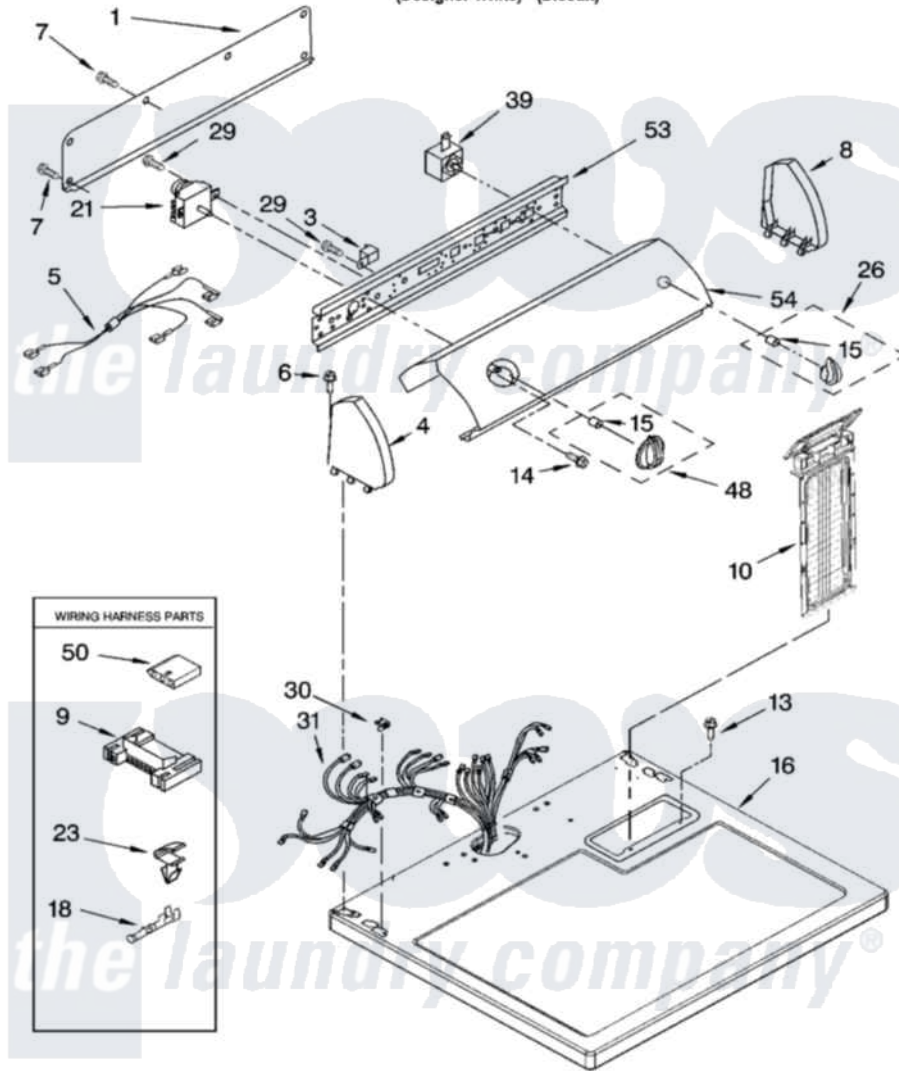

Whirlpool LER6620PQ1 02 - TOP AND CONSOLE PARTS

TOP AND CONSOLE PARTS

For Models: LER6620PQ1, LER6620PT1
(Designer White) (Biscuit)

8180878

3

Whirlpool [Residential Whirlpool LER6620PQ1 Dryer Parts](#) Parts Diagram 02 - TOP AND CONSOLE PARTS
Click on the part number to view part

Item	Original Part Number	Replaced By	Status	Part Description
1	8274261			Do-It-Yourself Repair Manuals
3	694419			Mini-Buzzer
4	8271365	279962		Endcap
"	8271368	279965		Endcap
5	8539888			Jumper, Wire
6	388326			Screw, 8-18 X 1.25
7	693995			Screw, Hex Head
8	8271359	279962		Endcap
"	8271362	279965		Endcap
9	3395683			Receptacle, Multi-Terminal
10	8557857			Screen, Lint
"	8557858			Screen, Lint
13	688983	487240		Screw, For Mtg. Service Capacitor
14	8533951	3400859		Screw, Grounding
15	8536939			Clip, Knob
16	8557930	8563985		Top

"	8557931	8563986	Top
18	94614		Terminal
21	8299778		Timer, 60 Hz
23	3394427		Clip-Harness
26	8544935		Knob, Control
"	8544936		Knob, Control
29	8533971	90767	Screw, 8A X 3/8 HeX Washer Head Tapping
30	357213		Nut, Push-In
31	8299867	W10450292	Harness, Wiring
39	8543274		Switch, Push-To-Start
48	8544955		Timer Knob Assembly
"	8544956		Timer Knob Assembly
50	3936144		Do-It-Yourself Repair Manuals
53	8271418		Bracket, Control
54	8545966		Panel, Control
"	8546011		Panel, Control