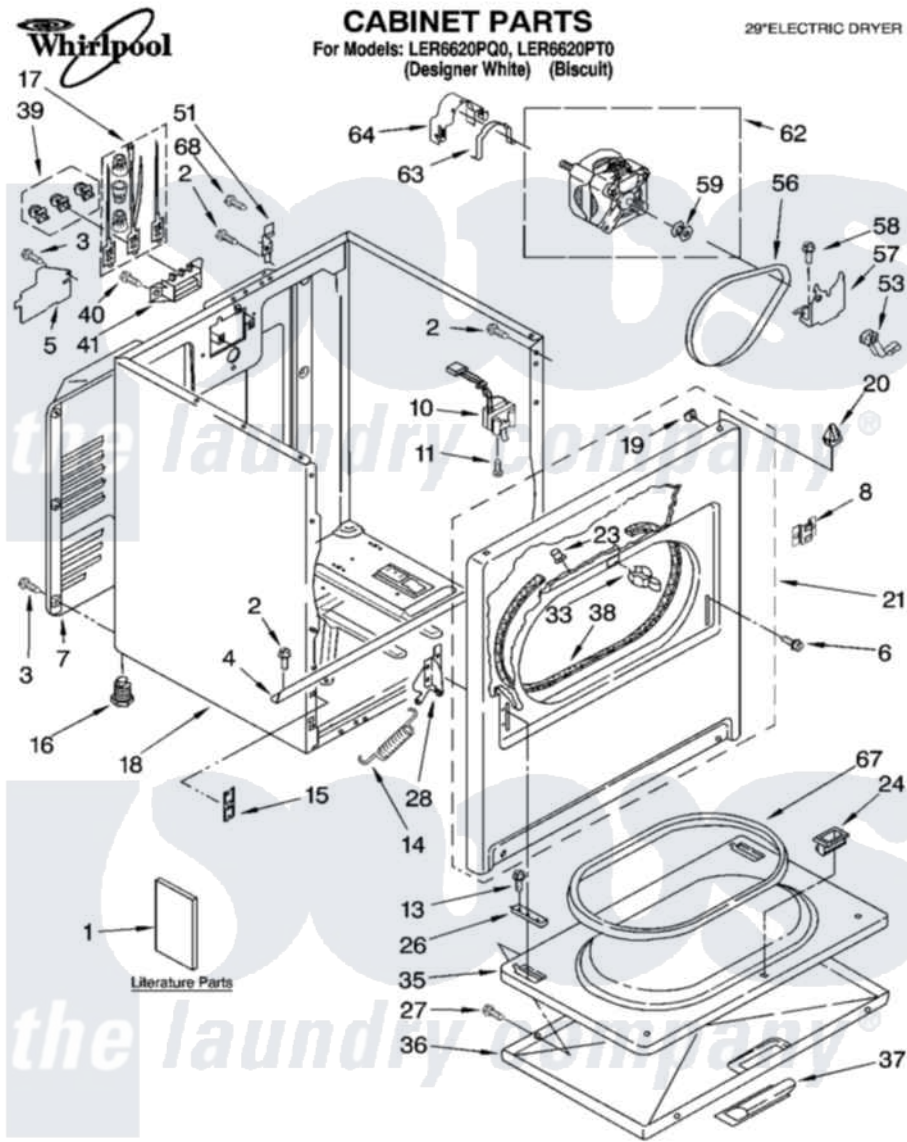

Whirlpool LER6620PT0 01 - CABINET PARTS

03-04 Litho in U.S.A. (djc)

1

Part No. 8180259

Whirlpool [Residential Whirlpool LER6620PT0 Dryer Parts](#) Parts Diagram 01 - CABINET PARTS

[Click on the part number to view part](#)

Item	Original Part Number	Replaced By	Status	Part Description
1	LIT8535829		Not Available	Literature Parts (Instructions, Installation)
"	LIT8522243		Not Available	Literature Parts (Guide, Use & Care)
"	LIT8533770		Not Available	Literature Parts (Sheet, Cycle Feature)
"	LIT8528187		Not Available	Literature Parts (Wiring Diagram)
"	N/A		Not Available	Following May Be Purchased
"	N/A		Not Available	DO-IT-YOURSELF REPAIR MANUALS
"	LIT677818	677818L		Diy
2	343641	681414		Screw, 10AB X 1/2
3	693995			Screw, Hex Head
4	8541400			Bracket, Cabinet
5	3396795			Cover, Terminal Block
6	342043	486146		Screw
7	3396805	280043		Panel-Rear