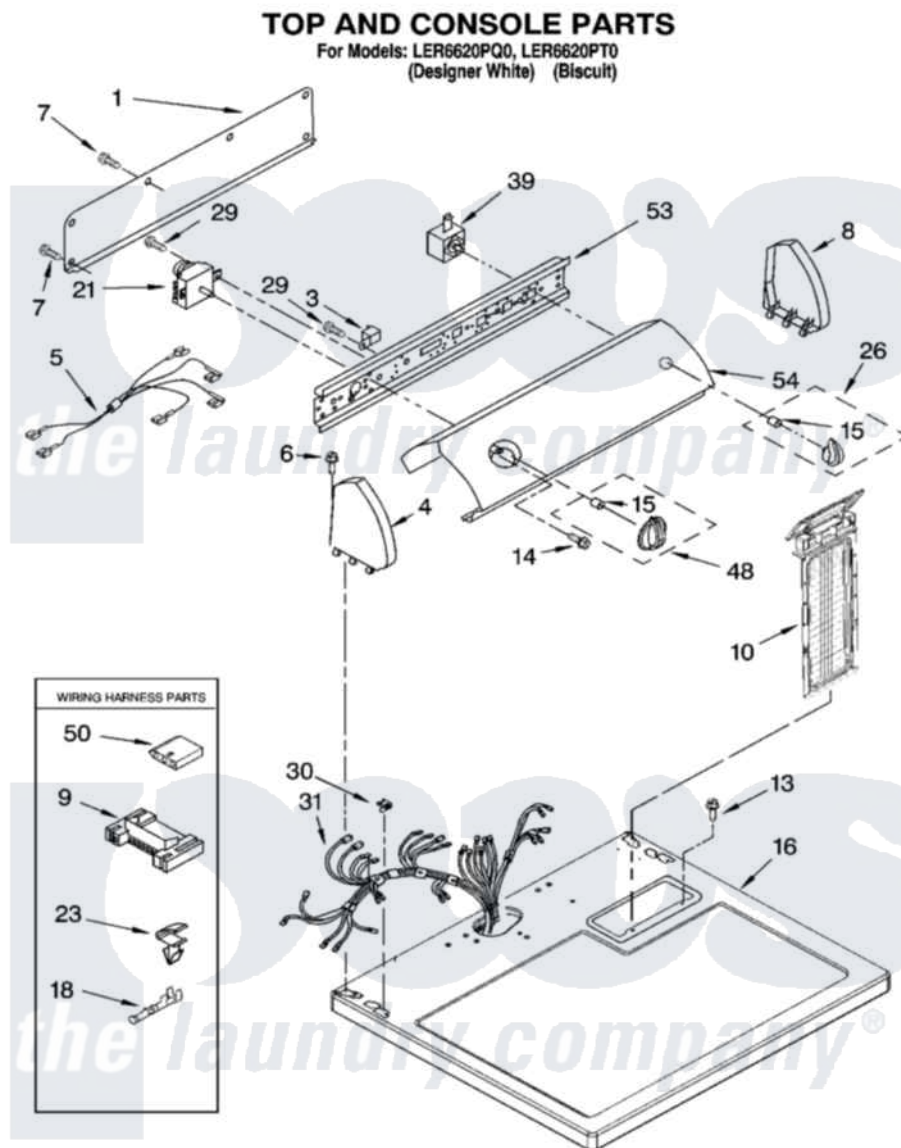

# Whirlpool LER6620PT0 02 - TOP AND CONSOLE PARTS

8180259

3

Whirlpool [Residential Whirlpool LER6620PT0 Dryer Parts](#) Parts Diagram 02 - TOP AND CONSOLE PARTS  
Click on the part number to view part

Item	Original Part Number	Replaced By	Status	Part Description
1	<a href="#">8274261</a>			Do-It-Yourself Repair Manuals
3	<a href="#">694419</a>			Mini-Buzzer
4	8271365	<a href="#">279962</a>		Endcap
"	8271368	<a href="#">279965</a>		Endcap
5	<a href="#">8539888</a>			Jumper, Wire
6	<a href="#">388326</a>			Screw, 8-18 X 1.25
7	<a href="#">693995</a>			Screw, Hex Head
8	8271359	<a href="#">279962</a>		Endcap
"	8271362	<a href="#">279965</a>		Endcap
9	<a href="#">3395683</a>			Receptacle, Multi-Terminal
10	<a href="#">8557857</a>			Screen, Lint
"	<a href="#">8557858</a>			Screen, Lint
13	688983	<a href="#">487240</a>		Screw, For Mtg. Service Capacitor
14	<a href="#">3400859</a>			Screw, Grounding
15	<a href="#">8536939</a>			Clip, Knob
16	8557930	<a href="#">8563985</a>		Top