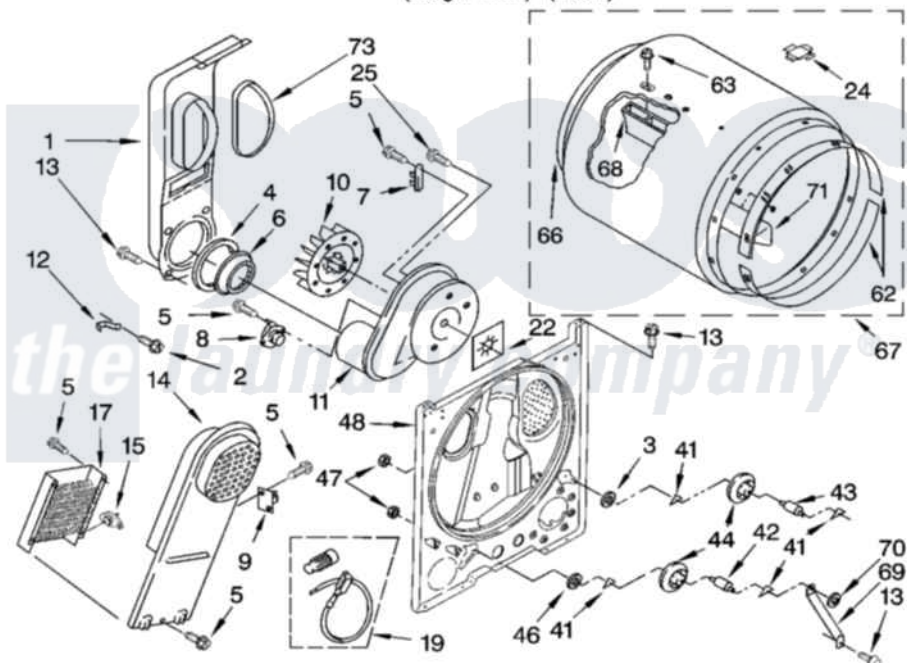

Whirlpool LER6620PT0 03 - BULKHEAD PARTS

BULKHEAD PARTS

For Models: LER6620PQ0, LER6620PT0
(Designer White) (Biscuit)

8180259

5

Whirlpool [Residential Whirlpool LER6620PT0 Dryer Parts](#) Parts Diagram 03 - BULKHEAD PARTS

[Click on the part number to view part](#)

Item	Original Part Number	Replaced By	Status	Part Description
1	348368			Lint Chute Assembly
2	489463			Screw, 8-18 X 1/16
3	3388703			Washer, Support
4	347139			Seal, Lint Chute
5	90767			Screw, 8A X 3/8 HeX Washer Head Tapping
6	696302			Shield, Exhaust
7	3392519			Thermal Limiter
8	3387134			Thermostat, Internal-Bias
9	3977393	279816		Cutoff-Tml
10	694089			Wheel, Blower
11	8557384	8577230		Housing, Blower
12	8066155			Clip, Heater Box
13	343641	681414		Screw, 10AB X 1/2
14	3397566	8541818		Box, Heater
15	3977767			Thermostat, High Limit 250 F
17	3403585	279838		Element

19	279457		Wire Kit, Terminal
22	3394196		Seal, Blower Shaft
24	8066086		Plug, Drum Hole
25	3390647	488729	Screw
41	690997		Washer, Thrust
42	3399506	W10359270	Shaft, Drum Roller Threads
43	3399507	W10359269	Shaft, Drum Roller Threads
44	3397588	349241T	Support
46	348197		Washer, Support
47	3359452		Nut, Lock
48	3403491	279796	Bulkhead
62	692526	279441	BeaRng-Rng
63	97787	W10109200	Screw, Baffle Mounting
66	3406130	279857	Seal
67	695587		Drum Assembly
68	692490		Baffle, Drum
69	3976434		Bracket, Support Shaft
70	90296		Nut, Push On
71	3403636		Baffle, Drum
73	339956		Seal, Air Duct To Bulkhead