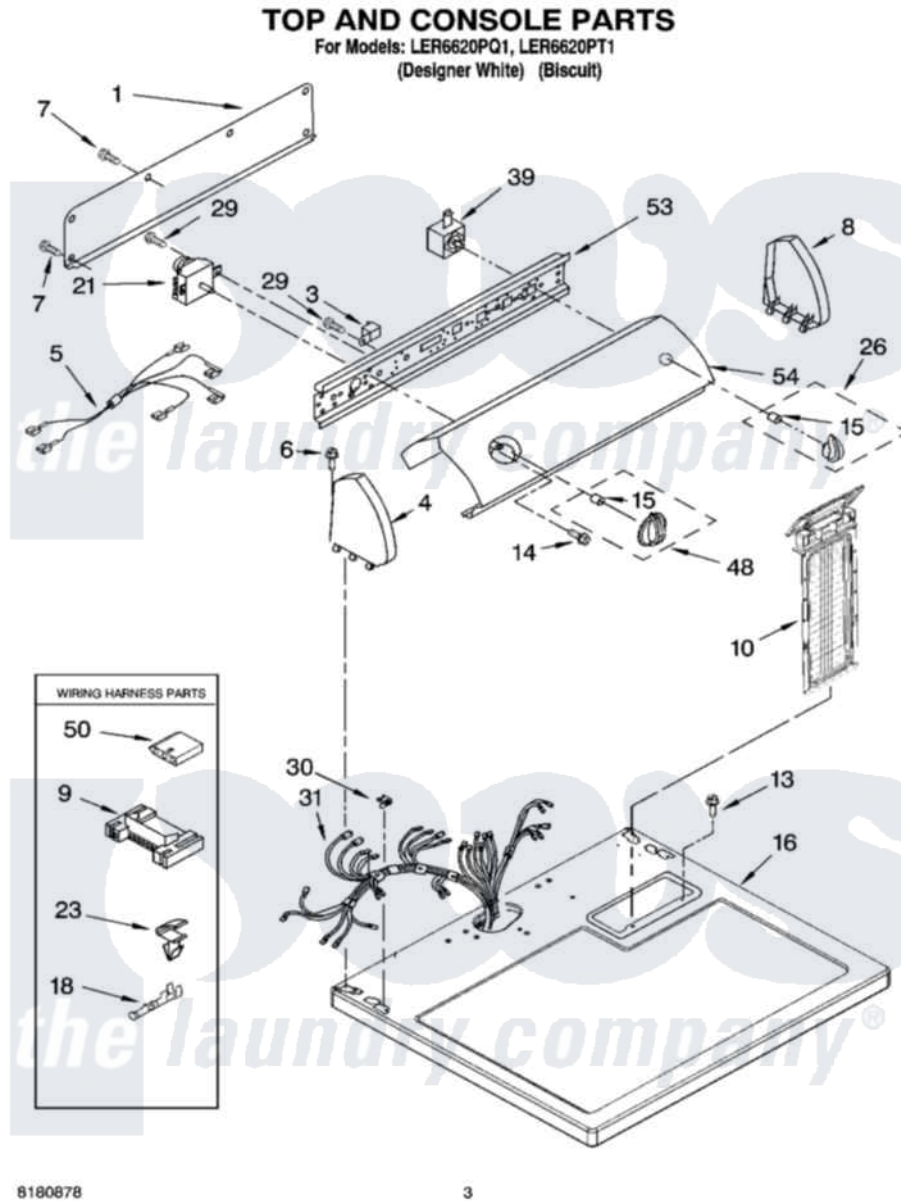

Whirlpool LER6620PT1 02 - TOP AND CONSOLE PARTS

Whirlpool [Residential Whirlpool LER6620PT1 Dryer Parts](#) Parts Diagram 02 - TOP AND CONSOLE PARTS
Click on the part number to view part

Item	Original Part Number	Replaced By	Status	Part Description
1	8274261			Do-It-Yourself Repair Manuals
3	694419			Mini-Buzzer
4	8271365	279962		Endcap
"	8271368	279965		Endcap
5	8539888			Jumper, Wire
6	388326			Screw, 8-18 X 1.25
7	693995			Screw, Hex Head
8	8271359	279962		Endcap
"	8271362	279965		Endcap
9	3395683			Receptacle, Multi-Terminal
10	8557857			Screen, Lint
"	8557858			Screen, Lint
13	688983	487240		Screw, For Mtg. Service Capacitor
14	8533951	3400859		Screw, Grounding
15	8536939			Clip, Knob
16	8557930	8563985		Top

"	8557931	8563986	Top
18	94614		Terminal
21	8299778		Timer, 60 Hz
23	3394427		Clip-Harness
26	8544935		Knob, Control
"	8544936		Knob, Control
29	8533971	90767	Screw, 8A X 3/8 HeX Washer Head Tapping
30	357213		Nut, Push-In
31	8299867	W10450292	Harness, Wiring
39	8543274		Switch, Push-To-Start
48	8544955		Timer Knob Assembly
"	8544956		Timer Knob Assembly
50	3936144		Do-It-Yourself Repair Manuals
53	8271418		Bracket, Control
54	8545966		Panel, Control
"	8546011		Panel, Control