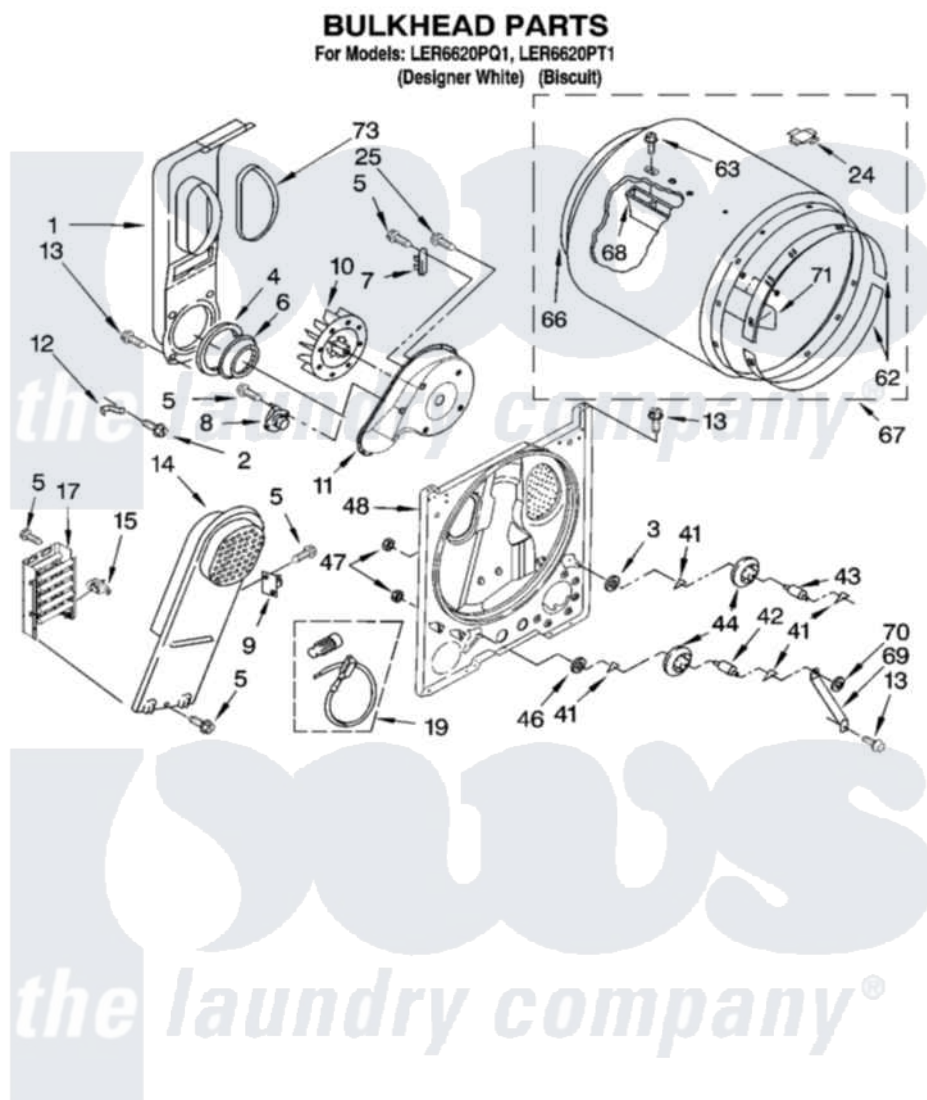

**Whirlpool LER6620PT1 03 - BULKHEAD PARTS, OPTIONAL PARTS (NOT INCLUDED)**

8180878

5

Whirlpool [Residential Whirlpool LER6620PT1 Dryer Parts](#) Parts Diagram 03 - BULKHEAD PARTS, OPTIONAL PARTS (NOT INCLUDED)

[Click on the part number to view part](#)

Item	Original Part Number	Replaced By	Status	Part Description
1	<a href="#">348368</a>			Lint Chute Assembly
2	<a href="#">489463</a>			Screw, 8-18 X 1/16
3	<a href="#">3388703</a>			Washer, Support
4	<a href="#">347139</a>			Seal, Lint Chute
5	<a href="#">90767</a>			Screw, 8A X 3/8 HeX Washer Head Tapping
6	<a href="#">696302</a>			Shield, Exhaust
7	<a href="#">3392519</a>			Thermal Limiter
8	<a href="#">3387134</a>			Thermostat, Internal-Bias
9	3977393	<a href="#">279816</a>		Cutoff-Tml
10	<a href="#">694089</a>			Wheel, Blower
11	<a href="#">8577230</a>			Housing, Blower
12	<a href="#">8066155</a>			Clip, Heater Box
13	343641	<a href="#">681414</a>		Screw, 10AB X 1/2
14	<a href="#">8541818</a>			Box, Heater