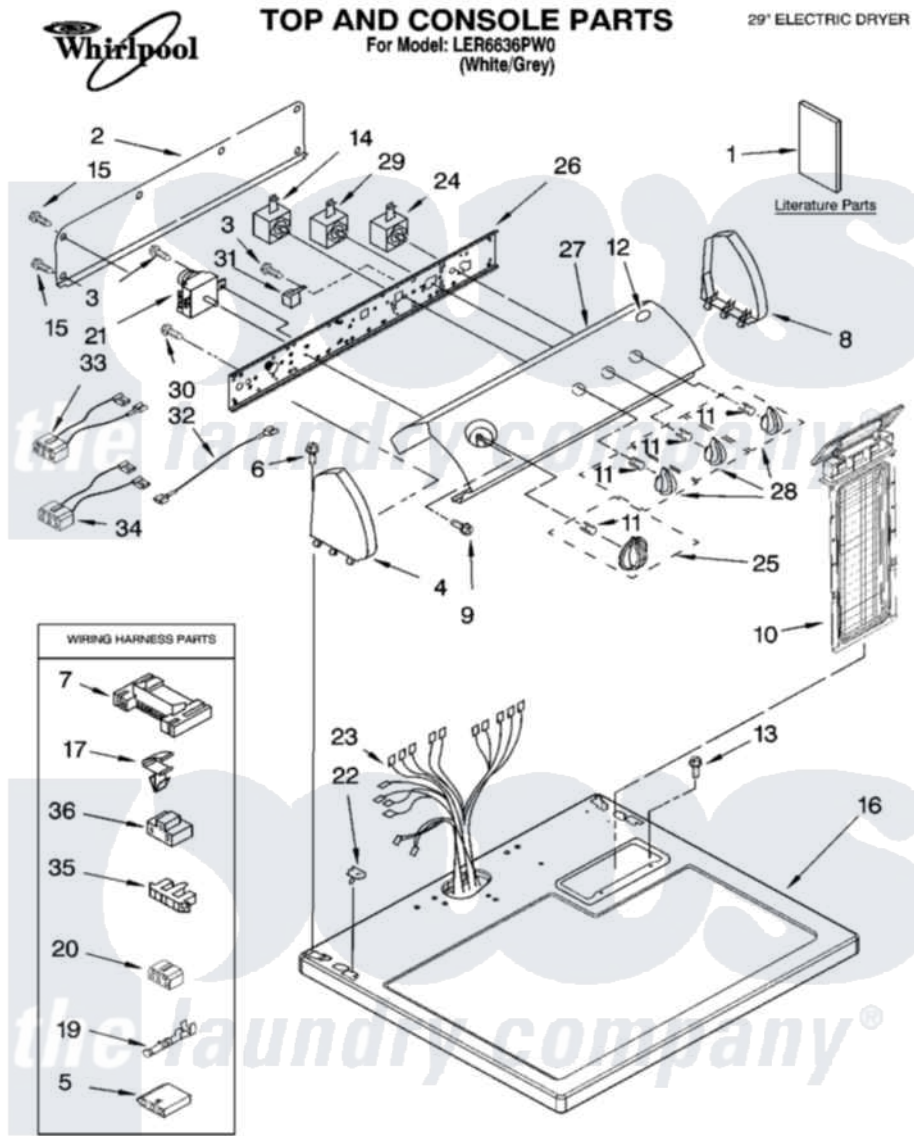

Whirlpool LER6636PW0 01 - TOP AND CONSOLE PARTS

6-04 Litho in U.S.A. (dj)c

1

Part No. 8180461

Whirlpool Residential Whirlpool LER6636PW0 Dryer Parts Parts Diagram 01 - TOP AND CONSOLE PARTS
 Click on the part number to view part

Item	Original Part Number	Replaced By	Status	Part Description
1	8522243		Not Available	Use And Care Guide
"	8533770		Not Available	Sheet, Cycle Feature
"	8535829		Not Available	Instructions, Installation
"	3979703		Not Available	Wiring Diagram
"	677818		Not Available	Manual, Do-It- Yourself Repair (Dryer)
2	8274261			Do-It-Yourself Repair Manuals
3	3390646	W10139210		Screw, 8-18 X 5/16
4	8271365	279962		Endcap
5	3936144			Do-It-Yourself Repair Manuals
6	388326			Screw, 8-18 X 1.25
7	3395683			Receptacle, Multi-Terminal
8	8271359	279962		Endcap
9	8533951	3400859		Screw, Grounding
10	8557857			Screen, Lint
11	8536939			Clip, Knob
12	3400985			Medallion

13	688983	487240	Screw, For Mtg. Service Capacitor
14	3399639		Switch, Rotary Temperature
15	693995		Screw, Hex Head
16	8557930	8563985	Top
17	3394427		Clip-Harness
19	94614		Terminal
20	3347243		Block, Disconnect
21	3979618		Timer Assembly
22	357213		Nut, Push-In
23	8299873	8576503	Harness, Wiring
24	3398095		Switch, Push-To-Start
25	8544957		Timer Knob Assembly
26	8544895		Bracket, Control
27	8545967		Panel, Control
28	8544937		Knob, Control
29	3405156		Switch, Rotary
30	8533971	90767	Screw, 8A X 3/8 HeX Washer Head Tapping
31	694419		Mini-Buzzer
32	3401684		Jumper, Wire
33	3397695		Wire, Jumper
34	3396029	8539893	Wire, Jumper
35	3397269		Connector, Timer
36	3401144		Connector