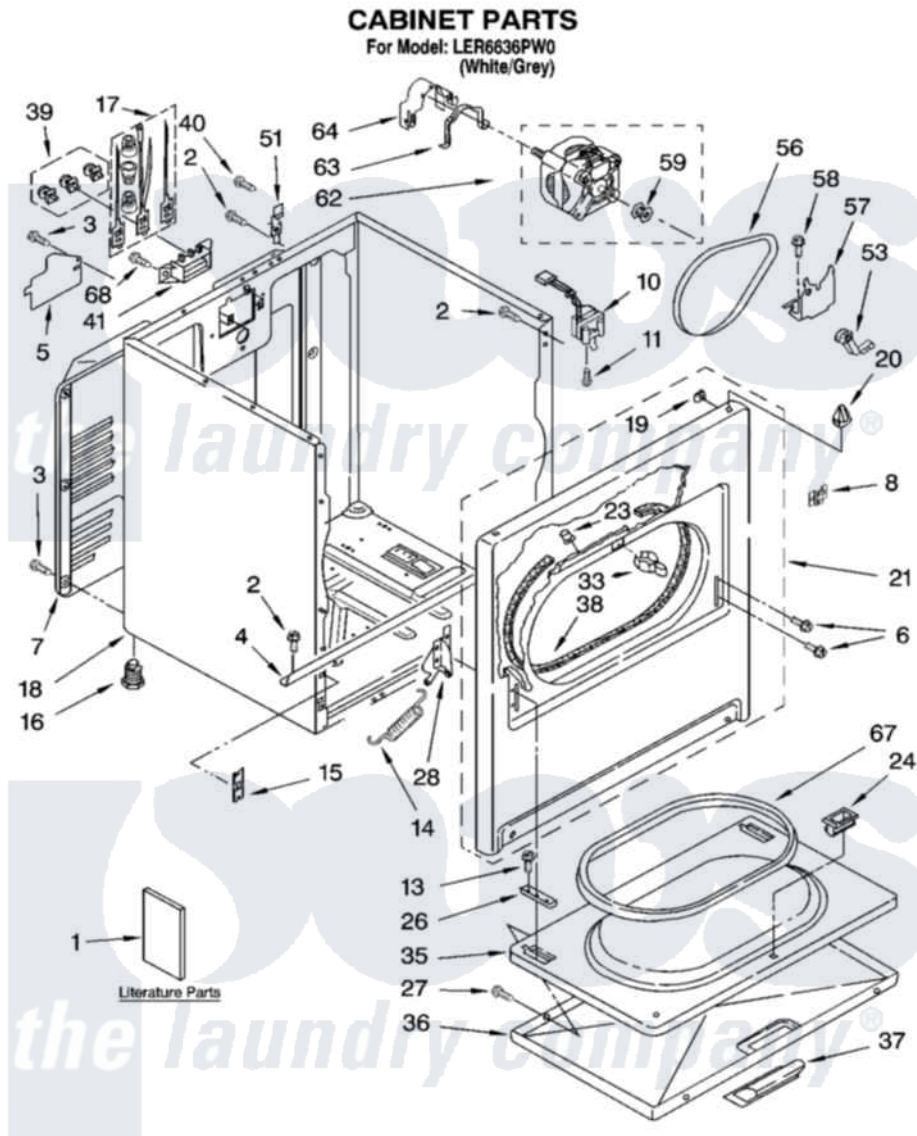

# Whirlpool LER6636PW0 02 - CABINET PARTS

8180461

3

Whirlpool [Residential Whirlpool LER6636PW0 Dryer Parts](#) Parts Diagram 02 - CABINET PARTS  
Click on the part number to view part

Item	Original Part Number	Replaced By	Status	Part Description
1	<a href="#">694091</a>			Trim, Side Right Hand
2	3393008	<a href="#">308685</a>		Side Trim )
3	8546676	<a href="#">W10041960</a>		Spring, Door
4	<a href="#">8541400</a>			Bracket, Cabinet
5	<a href="#">3396795</a>			Cover, Terminal Block
6	342043	<a href="#">486146</a>		Screw
7	3396805	<a href="#">280043</a>		Panel-Rear
8	8541401	<a href="#">W10041960</a>		Spring, Door
9	3357011	<a href="#">308685</a>		Side Trim )
10	<a href="#">3406107</a>			Door Switch Assembly
11	697773	<a href="#">3395530</a>		Screw
12	<a href="#">337189</a>			Clip, Hinge
13	<a href="#">693995</a>			Screw, Hex Head
14	3392100	<a href="#">49621</a>		Feet-Leveling
"	<a href="#">279810</a>			Foot-Optional
15	343641	<a href="#">681414</a>		Screw, 10AB X 1/2