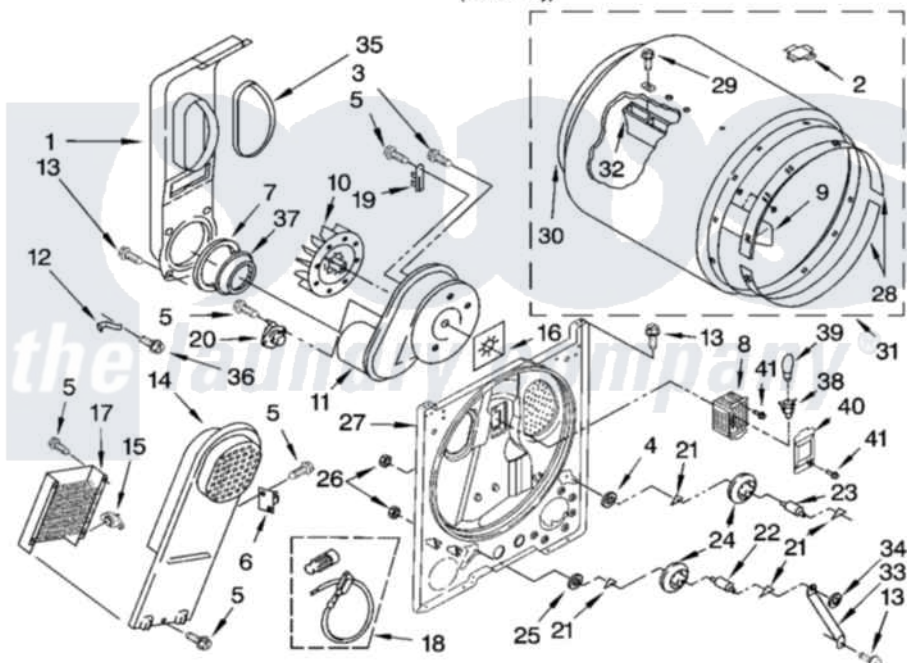

Whirlpool LER6636PW0 03 - BULKHEAD PARTS

BULKHEAD PARTS

For Model: LER6636PW0
(White/Grey)

8180481

5

Whirlpool [Residential Whirlpool LER6636PW0 Dryer Parts](#) Parts Diagram 03 - BULKHEAD PARTS

[Click on the part number to view part](#)

Item	Original Part Number	Replaced By	Status	Part Description
1	348368			Lint Chute Assembly
2	8066086			Plug, Drum Hole
3	3390647	488729		Screw
4	3388703			Washer, Support
5	90767			Screw, 8A X 3/8 HeX Washer Head Tapping
6	3977393	279816		Cutoff-Tml
7	347139			Seal, Lint Chute
8	3977373			Bracket, Drum Light
9	3403636			Baffle, Drum
10	694089			Wheel, Blower
11	8557384	8577230		Housing, Blower
12	3398161			CLIP
13	343641	681414		Screw, 10AB X 1/2
14	8541818			Box, Heater
15	3977767			Thermostat, High Limit 250 F
16	3394196			Seal, Blower Shaft

17	3403585	279838	Element
18	279457		Wire Kit, Terminal
19	3392519		Thermal Limiter
20	3387134		Thermostat, Internal-Bias
21	690997		Washer, Thrust
22	3399506	W10359270	Shaft, Drum Roller Threads
23	3399507	W10359269	Shaft, Drum Roller Threads
24	3397588	349241T	Support
25	348197		Washer, Support
26	3359452		Nut, Lock
27	3403413		Bulkhead
28	692526	279441	BeaRng-Rng
29	97787	W10109200	Screw, Baffle Mounting
30	3406130	279857	Seal
31	695587		Drum Assembly
32	692490		Baffle, Drum
33	3976434		Bracket, Support Shaft
34	90296		Nut, Push On
35	339956		Seal, Air Duct To Bulkhead
36	489463		Screw, 8-18 X 1/16
37	696302		Shield, Exhaust
38	3403634	W10136369	Socket, Drum Light Assembly
39	3406124	22002263	Lamp
40	3402841	8532165	Lens, Drum Light
41	487909	488729	Screw