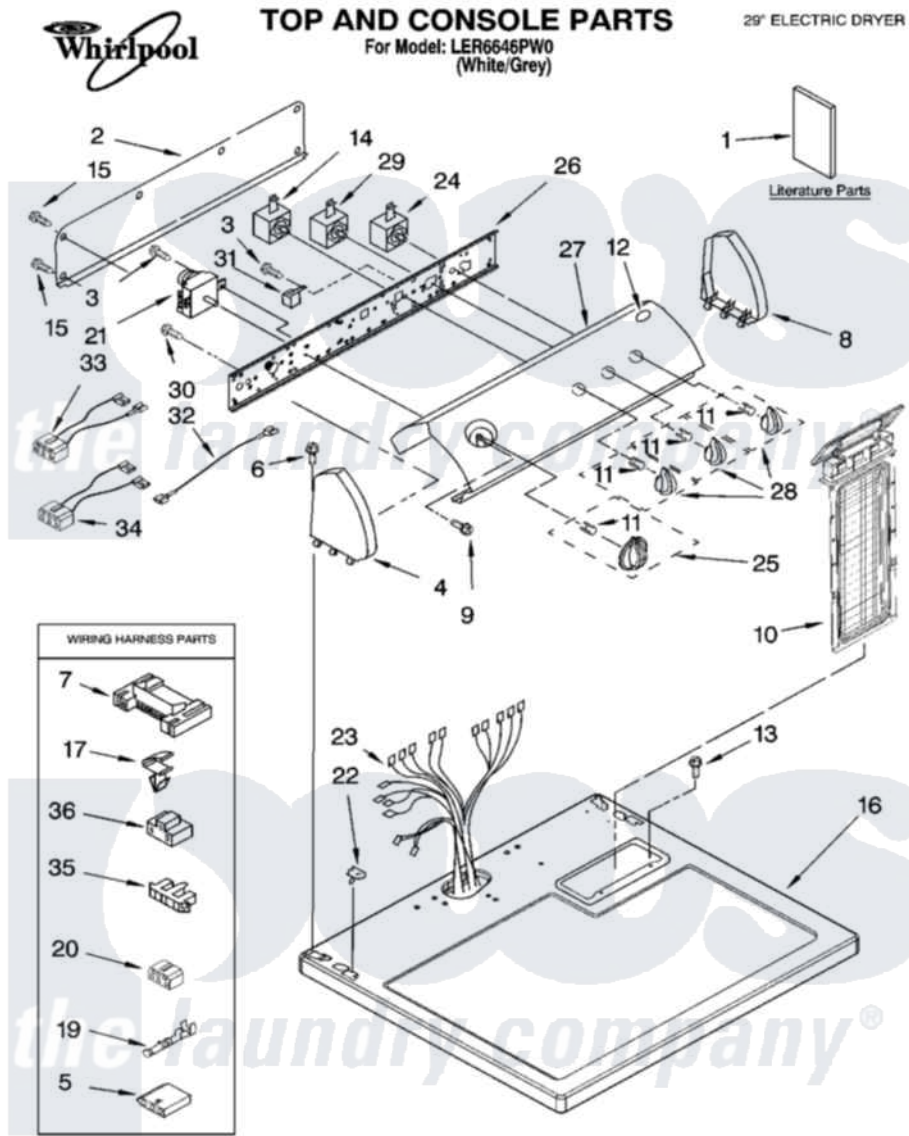

Whirlpool LER6646PW0 01 - TOP AND CONSOLE PARTS

8-04 Litho in U.S.A. (djc)

1

Part No. 8180511

Whirlpool Residential Whirlpool LER6646PW0 Dryer Parts Parts Diagram 01 - TOP AND CONSOLE PARTS

[Click on the part number to view part](#)

Item	Original Part Number	Replaced By	Status	Part Description
1	8522243		Not Available	Use And Care Guide
"	8533770		Not Available	Sheet, Cycle Feature
"	8535829		Not Available	Instructions, Installation
"	3979703		Not Available	Wiring Diagram
"	N/A		Not Available	Following May Be Purchased
"	N/A		Not Available	DO-IT-YOURSELF REPAIR MANUALS
"	677818		Not Available	Manual, Do-It- Yourself Repair (Dryer)
2	8274261			Do-It-Yourself Repair Manuals
3	3390646	W10139210		Screw, 8-18 X 5/16
4	8271365	279962		Endcap
5	3936144			Do-It-Yourself Repair Manuals
6	388326			Screw, 8-18 X 1.25
7	3395683			Receptacle, Multi-Terminal
8	8271359	279962		Endcap
9	8533951	3400859		Screw, Grounding

10	8557857		Screen, Lint
11	8536939		Clip, Knob
12	3400985		Medallion
13	688983	487240	Screw, For Mtg. Service Capacitor
14	3399639		Switch, Rotary Temperature
15	693995		Screw, Hex Head
16	8557930	8563985	Top
17	3394427		Clip-Harness
19	94614		Terminal
20	3347243		Block, Disconnect
21	3979618		Timer Assembly
22	357213		Nut, Push-In
23	8299873	8576503	Harness, Wiring
24	3398095		Switch, Push-To-Start
25	8544957		Timer Knob Assembly
26	8544895		Bracket, Control
27	8545998		Panel, Control
28	8544937		Knob, Control
29	3405156		Switch, Rotary
30	8533971	90767	Screw, 8A X 3/8 HeX Washer Head Tapping
31	694419		Mini-Buzzer
32	3401684		Jumper, Wire
33	3397695		Wire, Jumper
34	3396029	8539893	Wire, Jumper
35	3397269		Connector, Timer
36	3401144		Connector