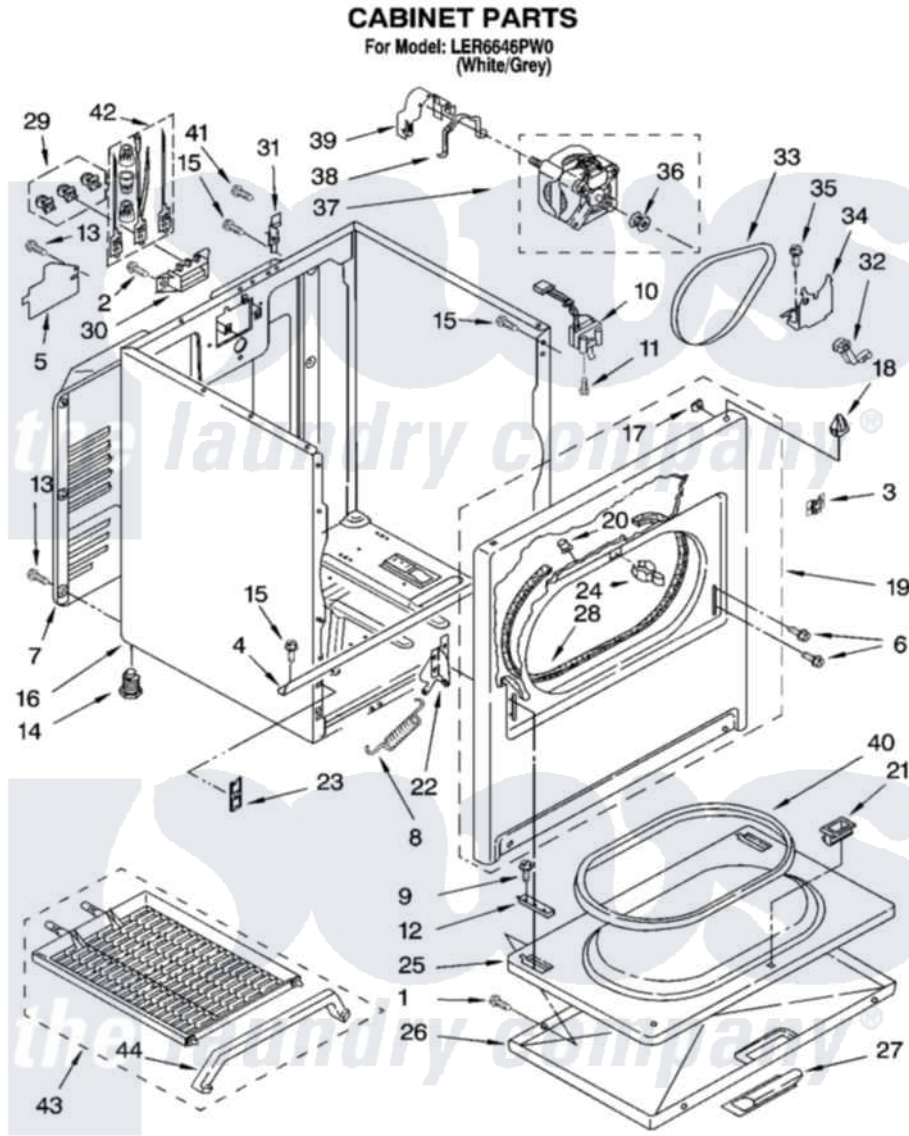

Whirlpool LER6646PW0 02 - CABINET PARTS

8180511

3

Whirlpool [Residential Whirlpool LER6646PW0 Dryer Parts](#) Parts Diagram 02 - CABINET PARTS
Click on the part number to view part

Item	Original Part Number	Replaced By	Status	Part Description
1	694091			Trim, Side Right Hand
2	3393008	308685		Side Trim)
3	8546676	W10041960		Spring, Door
4	8541400			Bracket, Cabinet
5	3396795			Cover, Terminal Block
6	342043	486146		Screw
7	3396805	280043		Panel-Rear
8	8541401	W10041960		Spring, Door
9	3357011	308685		Side Trim)
10	3406107			Door Switch Assembly
11	697773	3395530		Screw
12	337189			Clip, Hinge
13	693995			Screw, Hex Head
14	3392100	49621		Feet-Leveling
"	279810			Foot-Optional
15	343641	681414		Screw, 10AB X 1/2

16	8530603	8533643	Cabinet
17	98234		Clip, U-Bend
18	690363	18776	Lock, Front Top
19	695620	279443	Panel
20	685203	279220	Clip
21	3389441		Door Catch Assembly
22	8066056		Hinge, Door
"	8066057		Hinge, Door
23	3394083		Clip, Front Panel
24	696144	279570	Latch
25	695737		Door, Rear
26	3393549		Door, Front
27	690270	348721	Handle
28	3406129		Seal And Bearing Assembly
29	279393		Terminal Block Screw Kit
30	3397659		Block, Terminal
31	238088	8066217	Hinge, Top
32	691366		Idler And Pulley Assembly
33	8066065	341241	Belt
34	348780		Base, Motor
35	3400500		Bolt, 3405245 5/16-18 X 3/4
36	3394341	W10299847	Pulley-Motor
37	8538262	279827	Motor-Drve
38	660658		Clamp, Motor Mounting 343481 685441
39	3404162		Clamp, Motor
40	3390731		Seal, Door
41	697776	4331106	Screw, No.10-32 X 7/16
42	279318		Terminal Tinned And Brass Panel
43	3406839		Dry Rack Assembly
44	692989		BRacket, Dry Rack